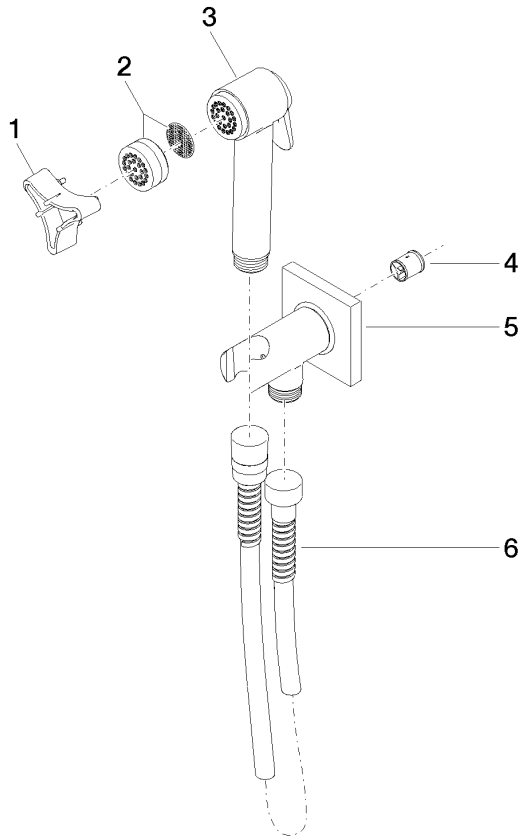

Bidet spray - Brushed Champagne (22kt Gold)

IMO

27 701 670

Fits: IMO, LULU, MADISON, MEM, TARA, CL.1, LISSÉ, VAIA

- wall bracket with integrated safety shut off valve
- max. standing pressure: 5bar
- hand shower with back flow preventer
- 1/2" shower outlet
- rosette Ø 60 mm
- metal shower hose 1250mm with integrated anti-twist protection

The bidet shower must be operated with an upstream main fitting.

	Brushed Champagne (22kt Gold)	27 701 670-46
	Chrome	27 701 670-00
	Brushed Platinum	27 701 670-06
	Platinum	27 701 670-08
	Dark Chrome	27 701 670-19
	Brushed Light Gold	27 701 670-27
	Brushed Durabronze (23kt Gold)	27 701 670-28
	Brushed Bronze	27 701 670-42
	Champagne (22kt Gold)	27 701 670-47
	Brushed Chrome	27 701 670-93
	Brushed Dark Platinum	27 701 670-99

27 701 670

mm [inches]

Flow rate chart

27 701 670

Product version from 4/1/2024

Parts for other finishes can be found here: [Chrome](#)

Bidet spray - Brushed Champagne (22kt Gold)

IMO

27 701 670

Spare parts list

Product version from 4/1/2024

No.	Item Number	Name	Quantity used	Delivery time
	09 30 09 029 90	key	6	2