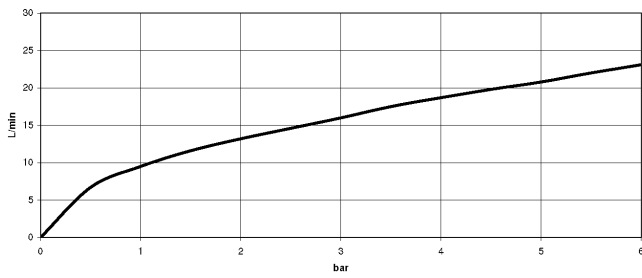

27 701 670

mm [inches]

Flow rate chart

27 701 670

Product version from 4/1/2024

Parts for other finishes can be found here: [Chrome](#)

Bidet spray - Brushed Champagne (22kt Gold)

IMO