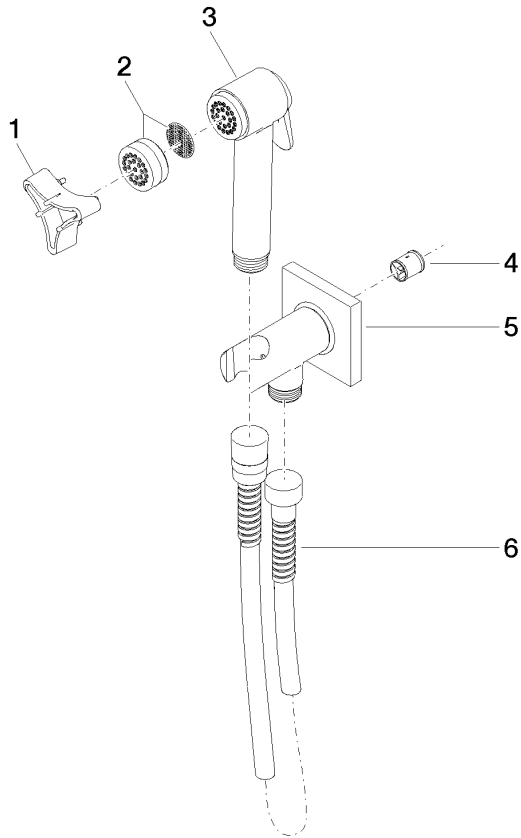

27 701 670

Product version from 4/1/2024