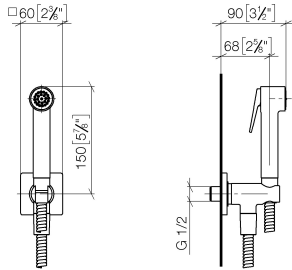

27 701 670

Fits: IMO, LULU, MADISON, MEM, TARA, CL.1, LISSÉ, VAIA

- wall bracket with integrated safety shut off valve
- max. standing pressure: 5bar
- hand shower with back flow preventer
- 1/2" shower outlet
- rosette Ø 60 mm
- metal shower hose 1250mm with integrated anti-twist protection

**Recommended miscellaneous**

- Concealed wall elbow -** 35 085 970 90
- max. recess depth 163 mm
  - min. recess depth 90 mm

27 701 670

mm [inches]

**Flow rate chart**

**Codes & Standards**

DIN 4109

ISO 3822