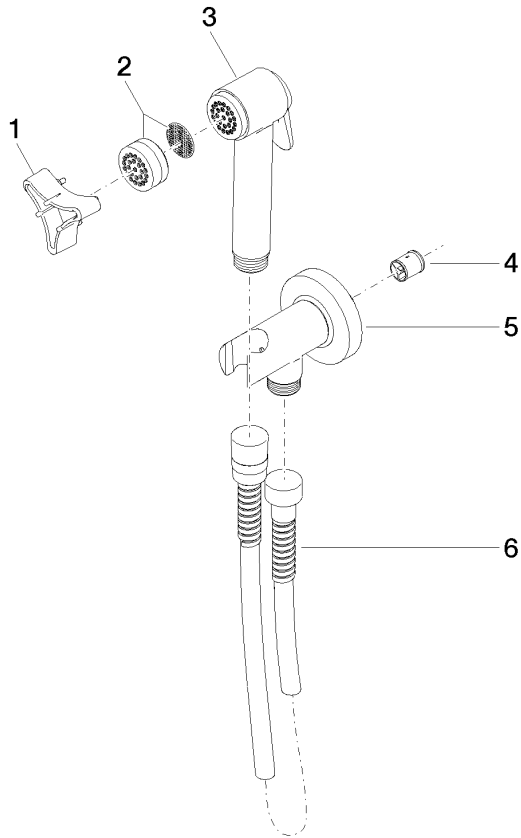

Bidet spray - Brushed Light Gold

IMO

27 701 970

Fits: IMO, LULU, MADISON, MEM, TARA, CL.1, LISSÉ, VAIA, META, CYO

- wall bracket with integrated safety shut off valve
- max. standing pressure: 5bar
- hand shower with back flow preventer
- 1/2" shower outlet
- rosette Ø 60 mm
- metal shower hose 1250mm with integrated anti-twist protection

The bidet shower must be operated with an upstream main fitting.

	Brushed Light Gold	27 701 970-27
	Chrome	27 701 970-00
	Brushed Platinum	27 701 970-06
	Platinum	27 701 970-08
	Durabass (23kt Gold)	27 701 970-09
	Dark Chrome	27 701 970-19
	Light Gold	27 701 970-26
	Brushed Durabass (23kt Gold)	27 701 970-28
	Brushed Bronze	27 701 970-42
	Brushed Champagne (22kt Gold)	27 701 970-46
	Champagne (22kt Gold)	27 701 970-47
	Brushed Chrome	27 701 970-93
	Brushed Dark Platinum	27 701 970-99

Recommended miscellaneous

Concealed wall elbow -

35 085 970 90

- min. recess depth 90 mm
- max. recess depth 163 mm

27 701 970

mm [inches]

Flow rate chart

Product version from 10/1/2023

Bidet spray - Brushed Light Gold

IMO

27 701 970

Spare parts list

Product version from 10/1/2023

No.	Item Number	Name	Quantity used	Delivery time
	09 30 09 029 90	key	6	2