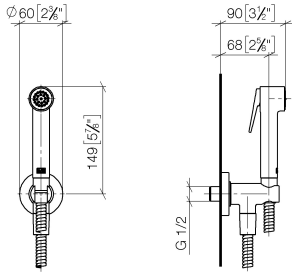

Bidet spray - Brushed Light Gold

IMO

27 701 970

Fits: IMO, LULU, MADISON, MEM, TARA, CL.1, LISSÉ, VAIA, META, CYO

- wall bracket with integrated safety shut off valve
- max. standing pressure: 5bar
- hand shower with back flow preventer
- 1/2" shower outlet
- rosette Ø 60 mm
- metal shower hose 1250mm with integrated anti-twist protection

Recommended miscellaneous

Concealed wall elbow -

35 085 970 90

- min. recess depth 90 mm
- max. recess depth 163 mm

27 701 970

mm [inches]

Flow rate chart

Product version from 10/1/2023

Bidet spray - Brushed Light Gold

IMO

27 701 970

Spare parts list

Product version from 10/1/2023

No.	Item Number	Name	Quantity used	Delivery time
	09 30 09 029 90	key	6	2