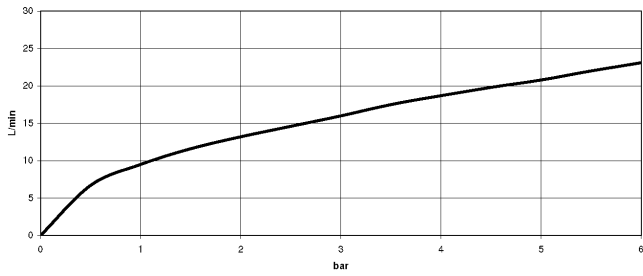

Recommended miscellaneous

Concealed wall elbow -

35 085 970 90

- min. recess depth 90 mm
- max. recess depth 163 mm

27 701 970

mm [inches]

Flow rate chart

Product version from 10/1/2023