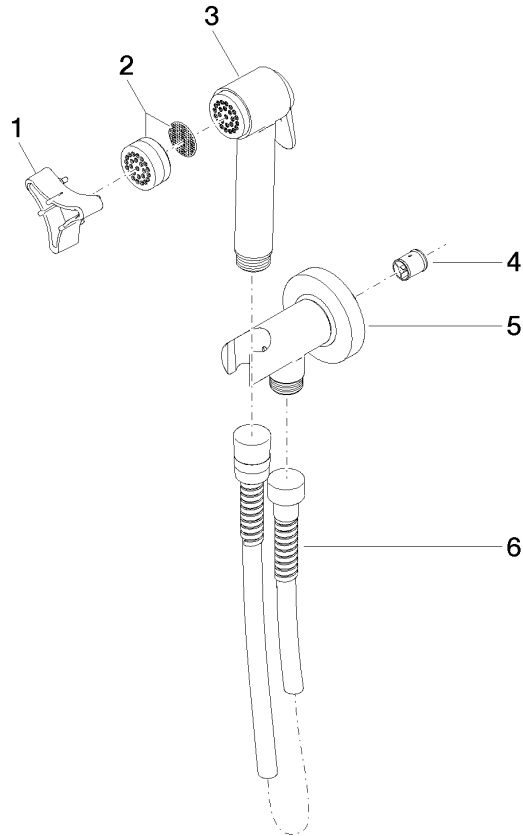

Bidet spray - Brushed Durabronze (23kt Gold)

IMO

27 701 970

Fits: IMO, LULU, MADISON, MEM, TARA, CL.1, LISSÉ, VAIA, META, CYO

- wall bracket with integrated safety shut off valve
- max. standing pressure: 5bar
- hand shower with back flow preventer
- 1/2" shower outlet
- rosette Ø 60 mm
- metal shower hose 1250mm with integrated anti-twist protection

Recommended miscellaneous

Concealed wall elbow -

35 085 970 90

- max. recess depth 163 mm
- min. recess depth 90 mm

27 701 970

mm [inches]

Flow rate chart

Certificates

LGA_29989.

27 701 970

Spare parts list

No.	Item Number	Name	Quantity used	Delivery time
1	09 30 09 029 90	key	1	2
2	12 861 970-28	accessories	1	-
Spare part can no longer be ordered, please order the replacement item				
3	90 12 11 107 00-28	shower	1	20
4	09 23 01 097 90	back-flow preventer	1	2
5	90 11 03 001 00-28	connection	1	20
6	90 30 02 001 00-28	hose	1	20