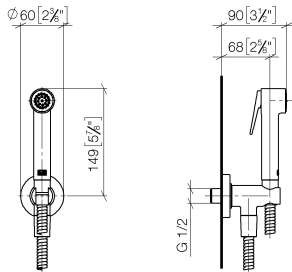

Bidet spray - Brushed Durabronze (23kt Gold)

IMO

27 701 970

Fits: IMO, LULU, MADISON, MEM, TARA, CL.1, LISSÉ, VAIA, META, CYO

- wall bracket with integrated safety shut off valve
- max. standing pressure: 5bar
- hand shower with back flow preventer
- 1/2" shower outlet
- rosette Ø 60 mm
- metal shower hose 1250mm with integrated anti-twist protection

Recommended miscellaneous

Concealed wall elbow -

35 085 970 90

- max. recess depth 163 mm
- min. recess depth 90 mm

27 701 970

mm [inches]

Flow rate chart

Certificates

LGA_29989.

27 701 970

Spare parts list

No.	Item Number	Name	Quantity used	Delivery time
1	09 30 09 029 90	key	1	2
2	12 861 970-28	accessories	1	-
Spare part can no longer be ordered, please order the replacement item				
3	90 12 11 107 00-28	shower	1	20
4	09 23 01 097 90	back-flow preventer	1	2
5	90 11 03 001 00-28	connection	1	20
6	90 30 02 001 00-28	hose	1	20