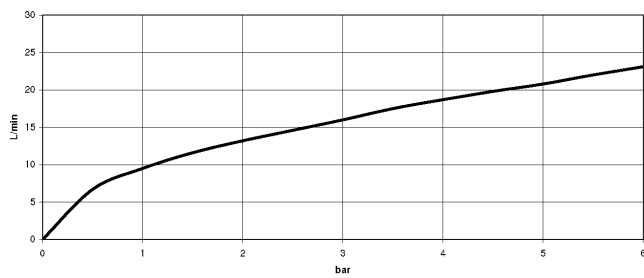

Recommended miscellaneous

Concealed wall elbow -

35 085 970 90

- max. recess depth 163 mm
- min. recess depth 90 mm

27 701 970

mm [inches]

Flow rate chart

Certificates