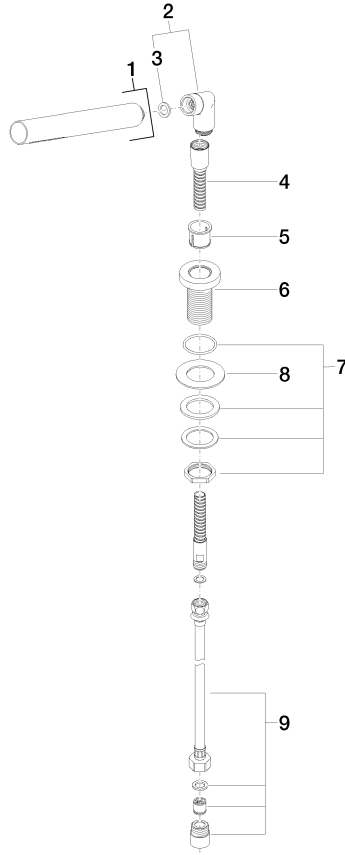

27 702 979 Product version up to 5/15/2020

- COMPACT RAIN, max. flow rate 6.8 l/min (at 3 bar)
- with anti-scale system
- rosette Ø 50 mm
- hole diameter 32 mm
- metal shower hose 1750mm with integrated anti-twist protection
- WRAS

27 702 979 Product version up to 5/15/2020

mm [inches]

Flow rate chart

Codes & Standards

ASME A112.18.1	cUPC	DIN 4109	EN 1717
ISO 3822	Scottish Water Byelaws	UK Water Supply Regulations	Ü-Zeichen

## Hand shower set for bath rim or tile edge installation - Brushed Platinum

SERIES SPECIFIC

27 702 979 Product version up to 5/15/2020

### Spare parts list

No.	Item Number	Name	Quantity used	Delivery time
	7 04 30 11 038 66 90	fixing set	1.00	2
	4 28 322 970-06	Metal shower hose 1/2" x 3/8" x 1750 mm - Brushed Platinum	1.00	2
	6 09 30 01 085-06	rosette	1.00	10
	2 04 24 04 189 00-06	nipple	1.00	10
	8 09 30 11 060 90	disc	1.00	2
	1 28 019 979-06	Hand shower - Brushed Platinum	1.00	-
Spare part can no longer be ordered, please order the replacement item				
	9 12 505 970 90	High pressure hose 1/2" x 3/8" x 500 mm -	1.00	2
	5 90 18 40 085 00 90	sleeve	1.00	2
	3 90 14 20 002 00 90	seal	1.00	2