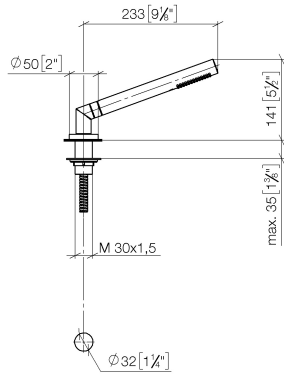

27 702 979 Product version up to 5/15/2020

- COMPACT RAIN, max. flow rate 6.8 l/min (at 3 bar)
- with anti-scale system
- rosette Ø 50 mm
- hole diameter 32 mm
- metal shower hose 1750mm with integrated anti-twist protection
- WRAS

Two-piece design allows hose to later be changed without dismantling the fitting.

Intrinsic protection against back flow.

	Brushed Platinum	27 702 979-06
	Chrome	27 702 979-00
	Platinum	27 702 979-08
	Durabrace (23kt Gold)	27 702 979-09
	Dark Chrome	27 702 979-19
	Brushed Light Gold	27 702 979-27
	Brushed Durabrace (23kt Gold)	27 702 979-28
	Matte Black	27 702 979-33
	Brushed Bronze	27 702 979-42
	Brushed Champagne (22kt Gold)	27 702 979-46
	Champagne (22kt Gold)	27 702 979-47
	Brushed Chrome	27 702 979-93
	Brushed Dark Platinum	27 702 979-99

27 702 979 Product version up to 5/15/2020

mm [inches]

Flow rate chart

Codes & Standards

ASME A112.18.1	cUPC	DIN 4109	EN 1717
ISO 3822	Scottish Water Byelaws	UK Water Supply Regulations	Ü-Zeichen

### Spare parts list

No.	Item Number	Name	Quantity used	Delivery time
	7 04 30 11 038 66 90	fixing set	1.00	2
	4 28 322 970-06	Metal shower hose 1/2" x 3/8" x 1750 mm - Brushed Platinum	1.00	2
	6 09 30 01 085-06	rosette	1.00	10
	2 04 24 04 189 00-06	nipple	1.00	10
	8 09 30 11 060 90	disc	1.00	2
	1 28 019 979-06	Hand shower - Brushed Platinum	1.00	-
Spare part can no longer be ordered, please order the replacement item				
	9 12 505 970 90	High pressure hose 1/2" x 3/8" x 500 mm -	1.00	2
	5 90 18 40 085 00 90	sleeve	1.00	2
	3 90 14 20 002 00 90	seal	1.00	2