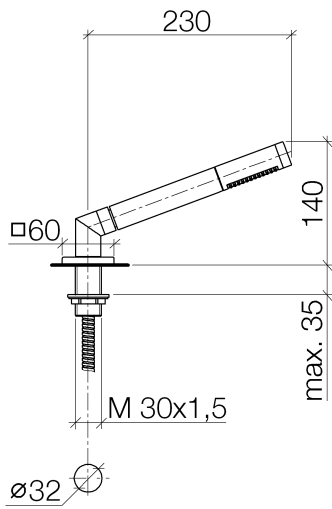

27 702 980

Fits: IMO, MEM, CL.1, CYO

- COMPACT RAIN, max. flow rate 6.8 l/min (at 3 bar)
- with anti-scale system
- rosette 60 x 60 mm
- hole diameter 32 mm
- metal shower hose 2250mm with integrated anti-twist protection
- WRAS 2209005

Two-piece design allows hose to later be changed without dismantling the fitting.

Intrinsic protection against back flow.

	Brushed Light Gold	27 702 980-27
	Chrome	27 702 980-00
	Brushed Platinum	27 702 980-06
	Platinum	27 702 980-08
	Dark Chrome	27 702 980-19
	Brushed Durabronze (23kt Gold)	27 702 980-28
	Matte Black	27 702 980-33
	Brushed Champagne (22kt Gold)	27 702 980-46
	Champagne (22kt Gold)	27 702 980-47
	Brushed Chrome	27 702 980-93
	Brushed Dark Platinum	27 702 980-99

27 702 980

Flow rate chart

Certificates

WRAS_2209005.

27 702 980

Parts for other finishes can be found here: [Chrome](#)

Spare parts list

No.	Item Number	Name	Quantity used	Delivery time
1	90 12 11 140 30-27	shower	1	30
2	04 24 04 287 00-27	nipple	1	60
3	90 14 20 002 00 90	seal	1	2
4	28 322 970-27	Metal shower hose 1/2" x 3/8" x 1750 mm - Brushed Light Gold	1	30
5	90 18 40 085 00 90	sleeve	1	2
6	09 27 68 003-27	rosette	1	60
7	09 30 01 090-07	sleeve	1	30
8	04 23 10 032 46 90	fixing set	1	2
9	09 30 11 060 90	disc	1	2
10	12 505 970 90	High pressure hose 1/2" x 3/8" x 500 mm -	1	2
11	90 24 03 168 00 90	nipple	1	2
12	04 24 04 187 00-27	nipple	1	-