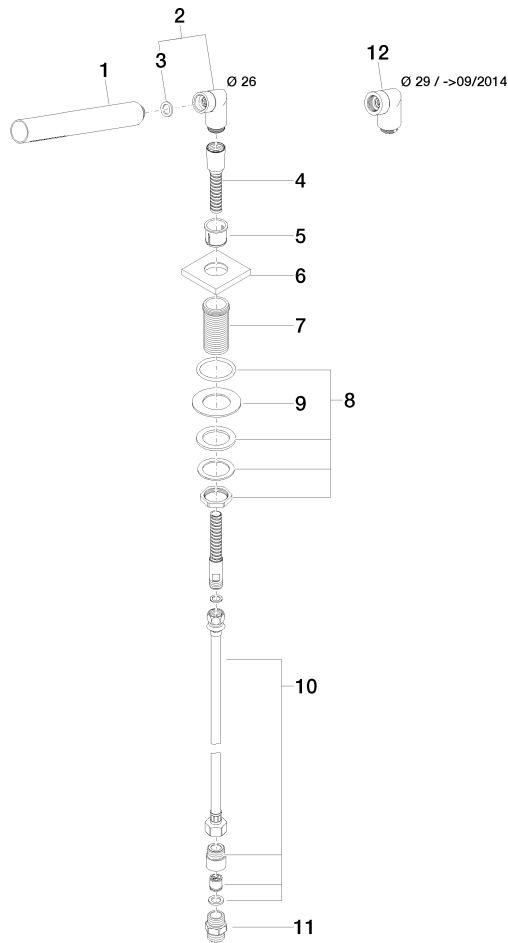

27 702 980

Fits: IMO, MEM, CL.1, CYO

- COMPACT RAIN, max. flow rate 6.8 l/min (at 3 bar)
- with anti-scale system
- rosette 60 x 60 mm
- hole diameter 32 mm
- metal shower hose 2250mm with integrated anti-twist protection
- WRAS 2209005

Two-piece design allows hose to later be changed without dismantling the fitting.

Intrinsic protection against back flow.

	Brushed Light Gold	27 702 980-27
	Chrome	27 702 980-00
	Brushed Platinum	27 702 980-06
	Platinum	27 702 980-08
	Dark Chrome	27 702 980-19
	Brushed Durabronze (23kt Gold)	27 702 980-28
	Matte Black	27 702 980-33
	Brushed Champagne (22kt Gold)	27 702 980-46
	Champagne (22kt Gold)	27 702 980-47
	Brushed Chrome	27 702 980-93
	Brushed Dark Platinum	27 702 980-99

27 702 980

Flow rate chart

Certificates

WRAS_2209005.

27 702 980

Parts for other finishes can be found here: [Chrome](#)

Spare parts list

No.	Item Number	Name	Quantity used	Delivery time
1	90 12 11 140 30-27	shower	1	30
2	04 24 04 287 00-27	nipple	1	60
3	90 14 20 002 00 90	seal	1	2
4	28 322 970-27	Metal shower hose 1/2" x 3/8" x 1750 mm - Brushed Light Gold	1	30
5	90 18 40 085 00 90	sleeve	1	2
6	09 27 68 003-27	rosette	1	60
7	09 30 01 090-07	sleeve	1	30
8	04 23 10 032 46 90	fixing set	1	2
9	09 30 11 060 90	disc	1	2
10	12 505 970 90	High pressure hose 1/2" x 3/8" x 500 mm -	1	2
11	90 24 03 168 00 90	nipple	1	2
12	04 24 04 187 00-27	nipple	1	-