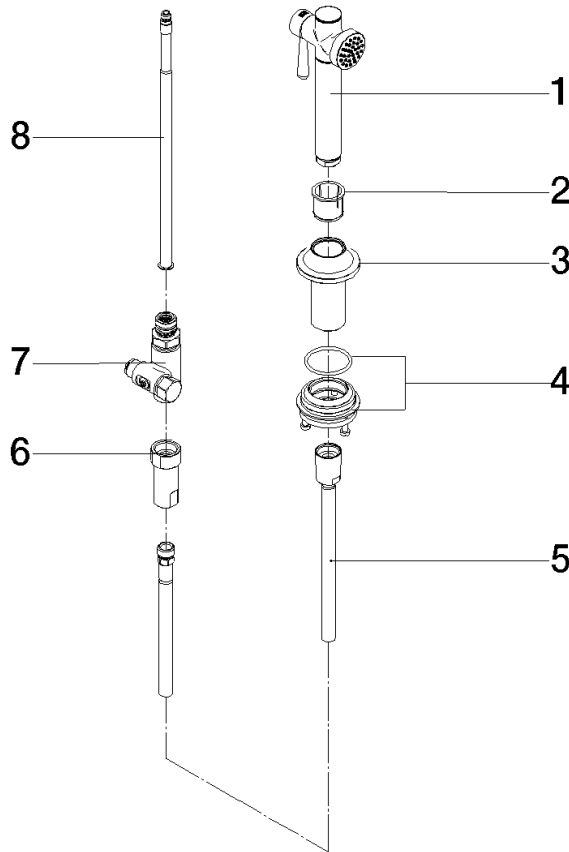

27 718 809

Product version from 7/1/2023

Parts for other finishes can be found here: [Chrome](#)