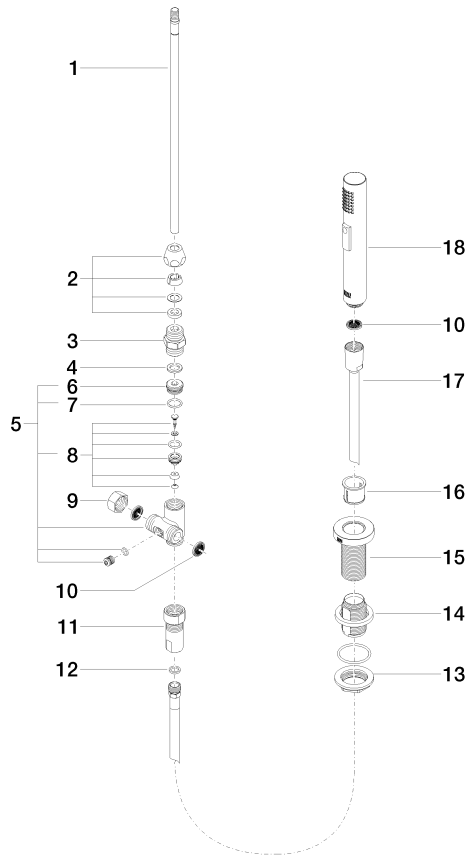

27 721 970

Fits: ELIO, TARA, TARA ULTRA

- with round rosette
- spray flow
- automatic spout/shower diverter
- height of mixer 191 mm
- hole diameter rinsing spray 32mm
- fabric braided hose 1500 mm
- sprayface with anti-scaling system
- lead-free

Can only be combined with 33826790, 32800790, 33826888, 32815888, 20815892, 33826875.

Intrinsic protection against back flow.

	Chrome	27 721 970-00
	Brushed Platinum	27 721 970-06
	Platinum	27 721 970-08
	Durabross (23kt Gold)	27 721 970-09
	Dark Chrome	27 721 970-19
	Brushed Durabross (23kt Gold)	27 721 970-28
	Matte Black	27 721 970-33
	Brushed Champagne (22kt Gold)	27 721 970-46
	Champagne (22kt Gold)	27 721 970-47
	Brushed Chrome	27 721 970-93
	Brushed Dark Platinum	27 721 970-99

27 721 970

mm [inches]

Flow rate chart

Certificates

LGA_18901. Belgaqua_21-027- IAPMO_N-4976 (2). LGA_29572. IAPMO_6397.
27_3.

27 721 970

Spare parts list

No.	Item Number	Name	Quantity used	Delivery time
1	04 24 02 046 01-07	pipe	1	10
2	90 23 30 040 00-00	threaded connector	1	10
3	90 24 03 168 00 90	nipple	1	2
4	90 14 20 002 00 90	seal	1	2
5	90 17 09 046 10 90	diverter	1	2
6	09 24 04 112 10 90	nipple	1	2
7	90 14 10 033 00 90	seal	1	2
8	90 21 10 031 10 90	diverter	1	2
9	04 21 02 006 00 92	cap	1	2
10	09 23 01 039 90	sieve	2	2
11	90 24 03 241 00 90	nipple	1	2
12	90 14 20 019 00 90	seal	1	2
13	04 30 11 038 66 90	fixing set	1	2
14	12 720 970 90	Extension set -	1	60
15	09 30 01 285-00	rosette	1	10
16	90 18 40 085 00 90	sleeve	1	2
17	90 30 02 062 00-00	hose	1	2
18	04 12 11 158 00-00	shower	1	10