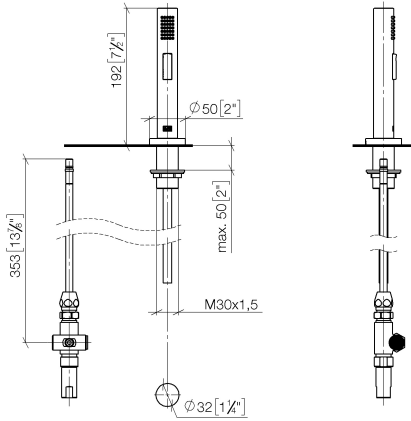

27 721 970

Fits: ELIO, TARA, TARA ULTRA

- with round rosette
- spray flow
- automatic spout/shower diverter
- height of mixer 191 mm
- hole diameter rinsing spray 32mm
- fabric braided hose 1500 mm
- sprayface with anti-scaling system
- lead-free

Can only be combined with 33826790, 32800790, 33826888, 32815888, 20815892, 33826875.

Intrinsic protection against back flow.

	Chrome	27 721 970-00
	Brushed Platinum	27 721 970-06
	Platinum	27 721 970-08
	Durabross (23kt Gold)	27 721 970-09
	Dark Chrome	27 721 970-19
	Brushed Durabross (23kt Gold)	27 721 970-28
	Matte Black	27 721 970-33
	Brushed Champagne (22kt Gold)	27 721 970-46
	Champagne (22kt Gold)	27 721 970-47
	Brushed Chrome	27 721 970-93
	Brushed Dark Platinum	27 721 970-99

27 721 970

mm [inches]

Flow rate chart

Certificates

LGA_18901. Belgaqua_21-027- IAPMO_N-4976 (2). LGA_29572. IAPMO_6397.
27_3.

27 721 970

Spare parts list

No.	Item Number	Name	Quantity used	Delivery time
1	04 24 02 046 01-07	pipe	1	10
2	90 23 30 040 00-00	threaded connector	1	10
3	90 24 03 168 00 90	nipple	1	2
4	90 14 20 002 00 90	seal	1	2
5	90 17 09 046 10 90	diverter	1	2
6	09 24 04 112 10 90	nipple	1	2
7	90 14 10 033 00 90	seal	1	2
8	90 21 10 031 10 90	diverter	1	2
9	04 21 02 006 00 92	cap	1	2
10	09 23 01 039 90	sieve	2	2
11	90 24 03 241 00 90	nipple	1	2
12	90 14 20 019 00 90	seal	1	2
13	04 30 11 038 66 90	fixing set	1	2
14	12 720 970 90	Extension set -	1	60
15	09 30 01 285-00	rosette	1	10
16	90 18 40 085 00 90	sleeve	1	2
17	90 30 02 062 00-00	hose	1	2
18	04 12 11 158 00-00	shower	1	10