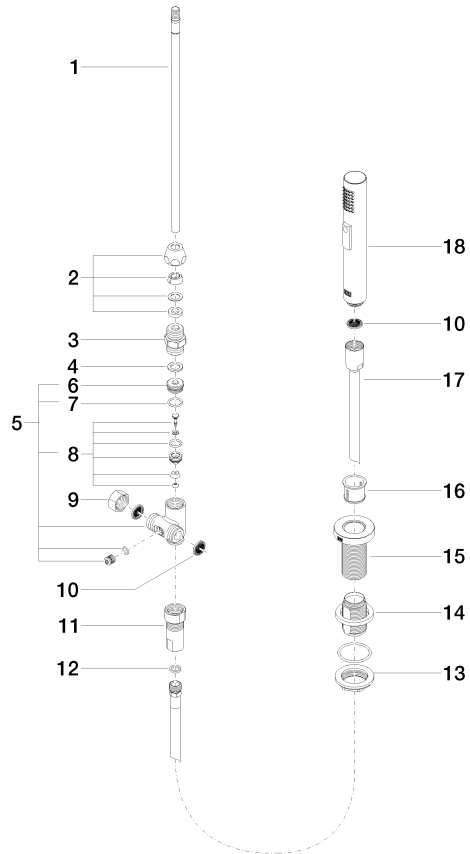

27 721 970

mm [inches]

Flow rate chart

Codes & Standards

DIN 4109

ISO 3822

NSF372

NSF61

### Certificates

LGA\_29

IAPMO\_N-4976

IAPMO\_6

LGA\_18

27 721 970

**Product version from 10/27/2020**

Parts for other finishes can be found here: [Chrome](#)

### Spare parts list

#### Product version from 10/27/2020

No.	Item Number	Name	Quantity used	Delivery time
	90 17 09 046 11 90	diverter	12	2