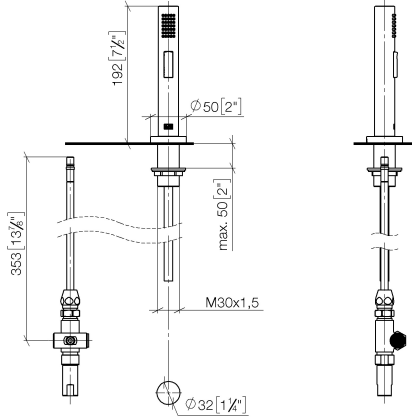

27 721 970

Fits: ELIO, TARA, TARA ULTRA

- with round rosette
- spray flow
- automatic spout/shower diverter
- height of mixer 191 mm
- hole diameter rinsing spray 32mm
- fabric braided hose 1500 mm
- sprayface with anti-scaling system
- lead-free

Can only be combined with 33826790, 32800790, 33826888, 32815888, 20815892, 33826875.

Intrinsic protection against back flow.

	Brushed Chrome	27 721 970-93
	Chrome	27 721 970-00
	Brushed Platinum	27 721 970-06
	Platinum	27 721 970-08
	Durabronze (23kt Gold)	27 721 970-09
	Dark Chrome	27 721 970-19
	Brushed Durabronze (23kt Gold)	27 721 970-28
	Matte Black	27 721 970-33
	Brushed Champagne (22kt Gold)	27 721 970-46
	Champagne (22kt Gold)	27 721 970-47
	Brushed Dark Platinum	27 721 970-99

27 721 970

mm [inches]

Flow rate chart

Codes & Standards

DIN 4109

ISO 3822

NSF372

NSF61

#### Product version from 10/27/2020

No.	Item Number	Name	Quantity used	Delivery time
	90 17 09 046 11 90	diverter	12	2