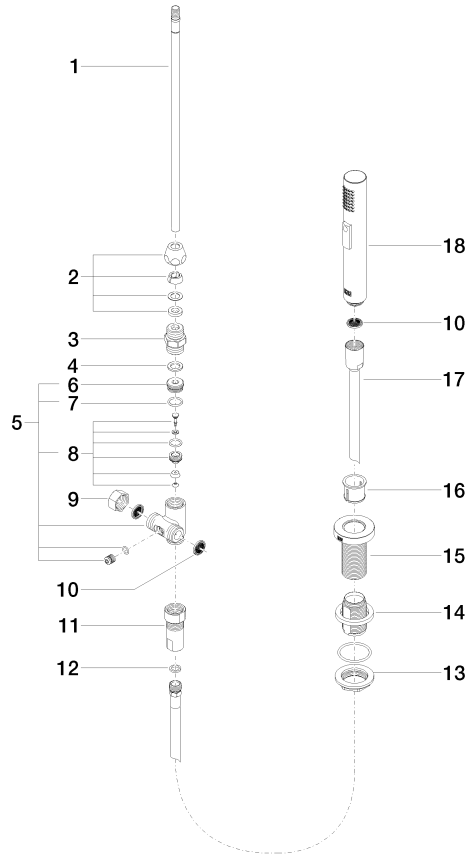

27 721 970

Product version up to 10/27/2020

Product version from 10/27/2020

Parts for other
finishes can be found
here: [Chrome](#)