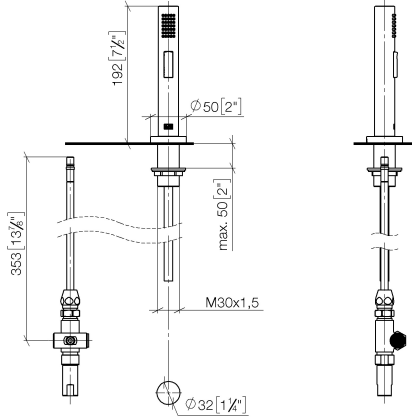

Rinsing spray set - Brushed Dark Platinum

ELIO

27 721 970

Fits: ELIO, TARA, TARA ULTRA

- with round rosette
- spray flow
- automatic spout/shower diverter
- height of mixer 191 mm
- hole diameter rinsing spray 32mm
- fabric braided hose 1500 mm
- sprayface with anti-scaling system
- lead-free

27 721 970

mm [inches]

Flow rate chart

Codes & Standards

DIN 4109

EN 1717

ISO 3822

NSF372

#### **Product version from 10/27/2020**

No.	Item Number	Name	Quantity used	Delivery time
	90 17 09 046 11 90	diverter	12	2