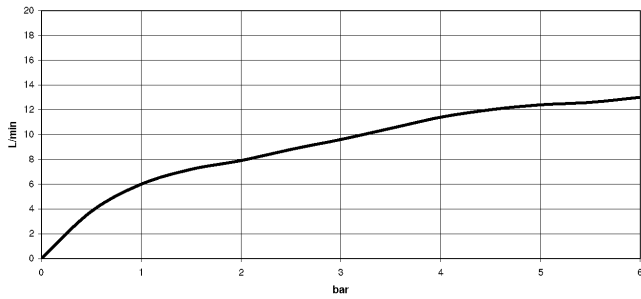

Rinsing spray set - Chrome

LOT

27 722 970

- with angular rosette
- spray flow
- automatic spout/shower diverter
- height of mixer 189 mm
- hole diameter rinsing spray 32mm
- fabric braided hose 1500 mm
- sprayface with anti-scaling system
- lead-free

Can only be combined with 32800680, 32843680.

Intrinsic protection against back flow.

	Chrome	27 722 970-00
	Brushed Platinum	27 722 970-06
	Platinum	27 722 970-08
	Durabross (23kt Gold)	27 722 970-09
	Dark Chrome	27 722 970-19
	Brushed Durabross (23kt Gold)	27 722 970-28
	Brushed Champagne (22kt Gold)	27 722 970-46
	Champagne (22kt Gold)	27 722 970-47
	Brushed Chrome	27 722 970-93
	Brushed Dark Platinum	27 722 970-99

27 722 970

mm [inches]

Flow rate chart

Certificates

Belgaqua_21-027- 27_3. IAPMO_N-4976 (2). LGA_29572. IAPMO_6397. LGA_38645.

27 722 970

Spare parts list

No.	Item Number	Name	Quantity used	Delivery time
1	04 24 02 046 01-07	pipe	1	10
2	90 23 30 040 00-00	threaded connector	1	10
3	90 24 03 168 00 90	nipple	1	2
4	90 14 20 002 00 90	seal	1	2
5	90 17 09 046 10 90	diverter	1	2
6	09 24 04 112 10 90	nipple	1	2
7	90 14 10 033 00 90	seal	1	2
8	90 21 10 031 10 90	diverter	1	2
9	04 21 02 006 00 92	cap	1	2
10	09 23 01 039 90	sieve	2	2
11	90 24 03 241 00 90	nipple	1	2
12	90 14 20 019 00 90	seal	1	2
13	04 23 10 032 46 90	fixing set	1	2
14	09 30 01 090-07	sleeve	1	30
16	90 18 40 085 00 90	sleeve	1	2
17	90 30 02 062 00-00	hose	1	2
18	04 12 11 158 00-00	shower	1	10