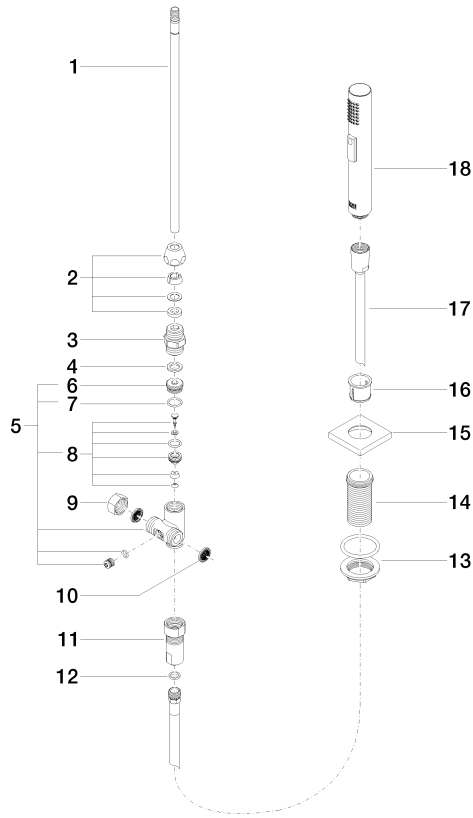

Rinsing spray set - Chrome

LOT

27 722 970

- with angular rosette
- spray flow
- automatic spout/shower diverter
- height of mixer 189 mm
- hole diameter rinsing spray 32mm
- fabric braided hose 1500 mm
- sprayface with anti-scaling system
- lead-free

Can only be combined with 32800680, 32843680.

Intrinsic protection against back flow.

	Chrome	27 722 970-00
	Brushed Platinum	27 722 970-06
	Platinum	27 722 970-08
	Durabross (23kt Gold)	27 722 970-09
	Dark Chrome	27 722 970-19
	Brushed Durabross (23kt Gold)	27 722 970-28
	Brushed Champagne (22kt Gold)	27 722 970-46
	Champagne (22kt Gold)	27 722 970-47
	Brushed Chrome	27 722 970-93
	Brushed Dark Platinum	27 722 970-99

27 722 970

mm [inches]

Flow rate chart

Certificates

Belgaqua_21-027- 27_3. IAPMO_N-4976 (2). LGA_29572. IAPMO_6397. LGA_38645.

27 722 970

Spare parts list

No.	Item Number	Name	Quantity used	Delivery time
1	04 24 02 046 01-07	pipe	1	10
2	90 23 30 040 00-00	threaded connector	1	10
3	90 24 03 168 00 90	nipple	1	2
4	90 14 20 002 00 90	seal	1	2
5	90 17 09 046 10 90	diverter	1	2
6	09 24 04 112 10 90	nipple	1	2
7	90 14 10 033 00 90	seal	1	2
8	90 21 10 031 10 90	diverter	1	2
9	04 21 02 006 00 92	cap	1	2
10	09 23 01 039 90	sieve	2	2
11	90 24 03 241 00 90	nipple	1	2
12	90 14 20 019 00 90	seal	1	2
13	04 23 10 032 46 90	fixing set	1	2
14	09 30 01 090-07	sleeve	1	30
16	90 18 40 085 00 90	sleeve	1	2
17	90 30 02 062 00-00	hose	1	2
18	04 12 11 158 00-00	shower	1	10