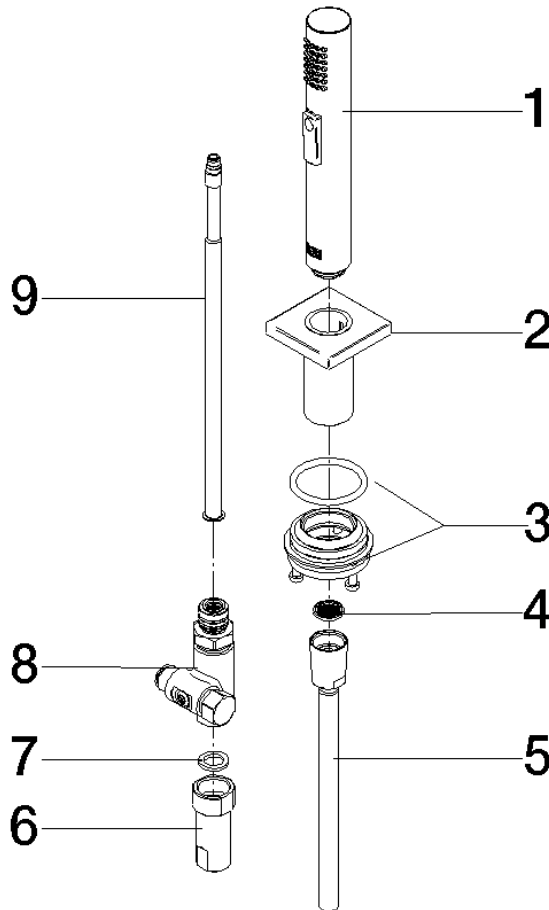

Rinsing spray set - Brushed Durabron (23kt Gold)

27 723 970

- with angular rosette
- spray flow
- automatic spout/shower diverter
- height of mixer 190 mm
- hole diameter rinsing spray 32mm
- fabric braided hose 1500 mm
- sprayface with anti-scaling system
- lead-free

Can only be combined with 33826680, 32815680.

Intrinsic protection against back flow.

Residual water may emerge from the spray after closing.

Operating unit can be positioned freely.

	Brushed Durabron (23kt Gold)	27 723 970-28
	Chrome	27 723 970-00
	Brushed Platinum	27 723 970-06
	Platinum	27 723 970-08
	Dark Chrome	27 723 970-19
	Brushed Champagne (22kt Gold)	27 723 970-46
	Champagne (22kt Gold)	27 723 970-47
	Brushed Dark Platinum	27 723 970-99

Rinsing spray set - Brushed Durabronz (23kt Gold)

27 723 970

mm [inches]

Rinsing spray set - Brushed Durabronz (23kt Gold)

27 723 970

Product version from 2/1/2023

Parts for other finishes can be found here: [Chrome](#)

Rinsing spray set - Brushed Durabrass (23kt Gold)

27 723 970

Spare parts list

Product version from 2/1/2023

No.	Item Number	Name	Quantity used	Delivery time
	04 12 11 158 00-28	shower	9	20