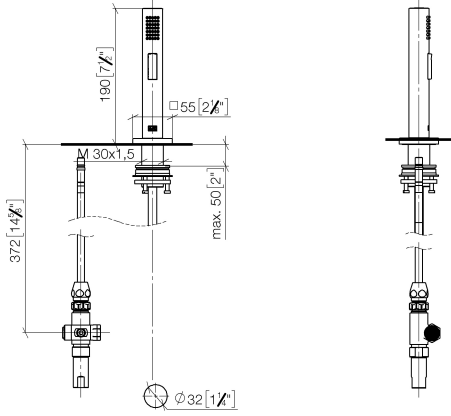

Rinsing spray set - Brushed Durabron (23kt Gold)

27 723 970

- with angular rosette
- spray flow
- automatic spout/shower diverter
- height of mixer 190 mm
- hole diameter rinsing spray 32mm
- fabric braided hose 1500 mm
- sprayface with anti-scaling system
- lead-free

Can only be combined with 33826680, 32815680.

Intrinsic protection against back flow.

Residual water may emerge from the spray after closing.

Operating unit can be positioned freely.

	Brushed Durabron (23kt Gold)	27 723 970-28
	Chrome	27 723 970-00
	Brushed Platinum	27 723 970-06
	Platinum	27 723 970-08
	Dark Chrome	27 723 970-19
	Brushed Champagne (22kt Gold)	27 723 970-46
	Champagne (22kt Gold)	27 723 970-47
	Brushed Dark Platinum	27 723 970-99

Rinsing spray set - Brushed Durabronz (23kt Gold)

27 723 970

mm [inches]

Rinsing spray set - Brushed Durabronz (23kt Gold)

27 723 970

Product version from 2/1/2023

Parts for other finishes can be found here: [Chrome](#)

Rinsing spray set - Brushed Durabrass (23kt Gold)

27 723 970

Spare parts list

Product version from 2/1/2023

No.	Item Number	Name	Quantity used	Delivery time
	04 12 11 158 00-28	shower	9	20