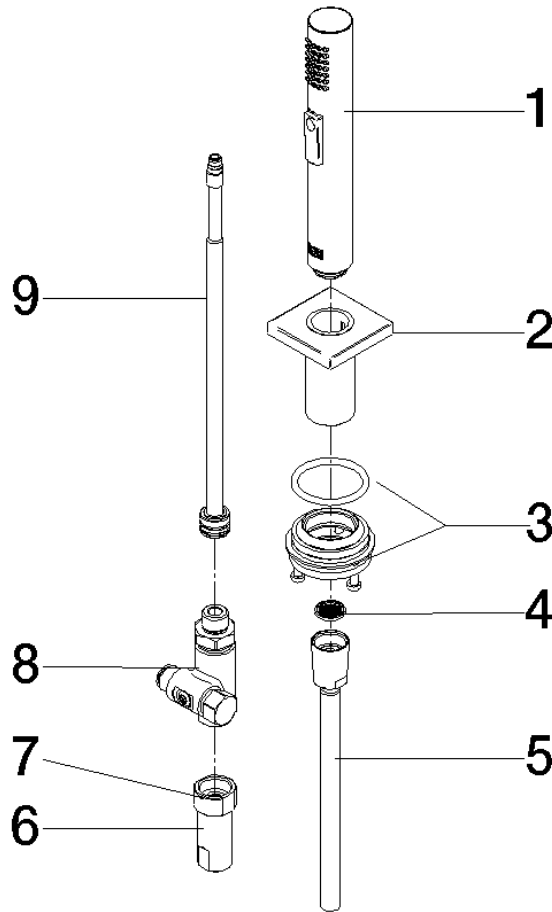

## Rinsing spray set - Brushed Bronze

27 723 970 Product version from 2/1/2023

- with angular rosette
- spray flow
- automatic spout/shower diverter
- height of mixer 190 mm
- hole diameter rinsing spray 32mm
- fabric braided hose 1500 mm
- sprayface with anti-scaling system
- lead-free

## Rinsing spray set - Brushed Bronze

27 723 970 Product version from 2/1/2023

Parts for other finishes can be found here: [Chrome](#)

### Spare parts list

No.	Item Number	Name	Quantity used	Delivery time
1	04 12 11 158 00-42	shower	1	60
2	90 27 78 011 00-42	shaft	1	30
3	90 30 10 058 00 90	fixing set	1	2
4	09 23 01 039 90	sieve	1	2
5	90 30 02 062 00-42	hose	1	30
6	90 24 03 241 00 90	nipple	1	2
7	90 14 20 026 00 90	seal	1	2
8	90 17 09 046 12 90	diverter	1	2
9	90 28 20 068 00 90	connection	1	2