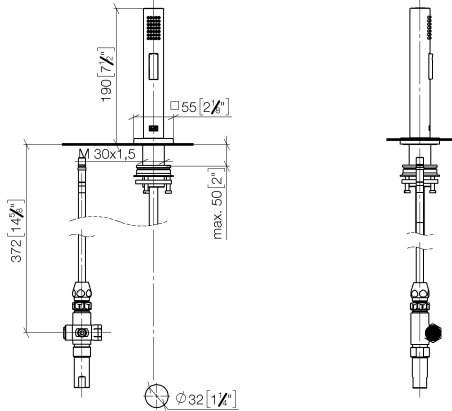

## Rinsing spray set - Brushed Bronze

27 723 970 Product version from 2/1/2023

- with angular rosette
- spray flow
- automatic spout/shower diverter
- height of mixer 190 mm
- hole diameter rinsing spray 32mm
- fabric braided hose 1500 mm
- sprayface with anti-scaling system
- lead-free

Can only be combined with 33826680, 32815680.

Intrinsic protection against back flow.

Residual water may emerge from the spray after closing.

Operating unit can be positioned freely.

	Brushed Bronze	27 723 970-42
	Chrome	27 723 970-00
	Brushed Platinum	27 723 970-06
	Platinum	27 723 970-08
	Dark Chrome	27 723 970-19
	Brushed Durabronze (23kt Gold)	27 723 970-28
	Brushed Champagne (22kt Gold)	27 723 970-46
	Champagne (22kt Gold)	27 723 970-47
	Brushed Dark Platinum	27 723 970-99

## Rinsing spray set - Brushed Bronze

27 723 970 Product version from 2/1/2023

mm [inches]

### Spare parts list

No.	Item Number	Name	Quantity used	Delivery time
1	04 12 11 158 00-42	shower	1	60
2	90 27 78 011 00-42	shaft	1	30
3	90 30 10 058 00 90	fixing set	1	2
4	09 23 01 039 90	sieve	1	2
5	90 30 02 062 00-42	hose	1	30
6	90 24 03 241 00 90	nipple	1	2
7	90 14 20 026 00 90	seal	1	2
8	90 17 09 046 12 90	diverter	1	2
9	90 28 20 068 00 90	connection	1	2