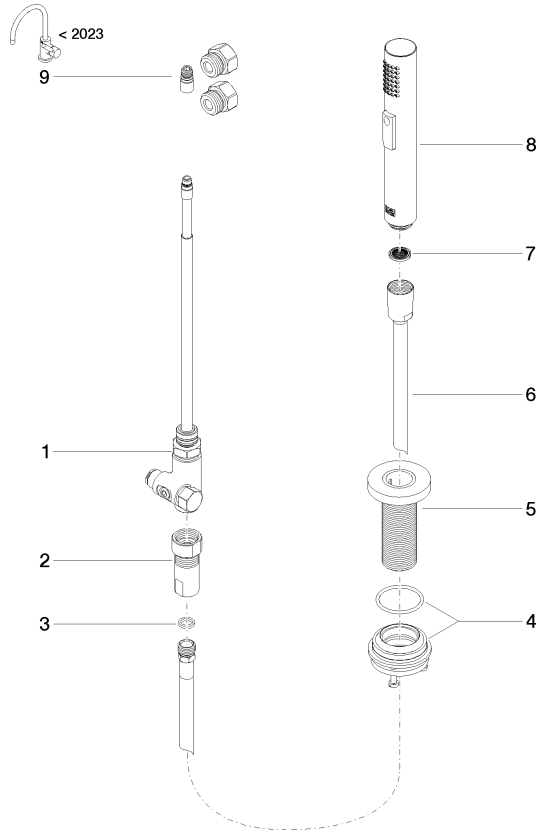

## Rinsing spray set - Brushed Bronze

27 731 970 Product version from 2/1/2023

- with round rosette
- spray flow
- automatic spout/shower diverter
- height of mixer 191 mm
- hole diameter rinsing spray 32mm
- fabric braided hose 1500 mm
- sprayface with anti-scaling system
- lead-free

### Spare parts list

No.	Item Number	Name	Quantity used	Delivery time
1	90 17 09 046 12 90	diverter	1	2
2	90 24 03 241 00 90	nipple	1	2
3	90 14 20 019 00 90	seal	1	2
4	04 23 10 047 00 92	fixing set	1	60
5	90 27 86 001 00-42	rosette	1	30
6	90 30 02 062 00-42	hose	1	30
7	09 23 01 039 90	sieve	1	2
8	04 12 11 158 00-42	shower	1	60
9	90 17 09 046 14 90	conversion kit	1	2