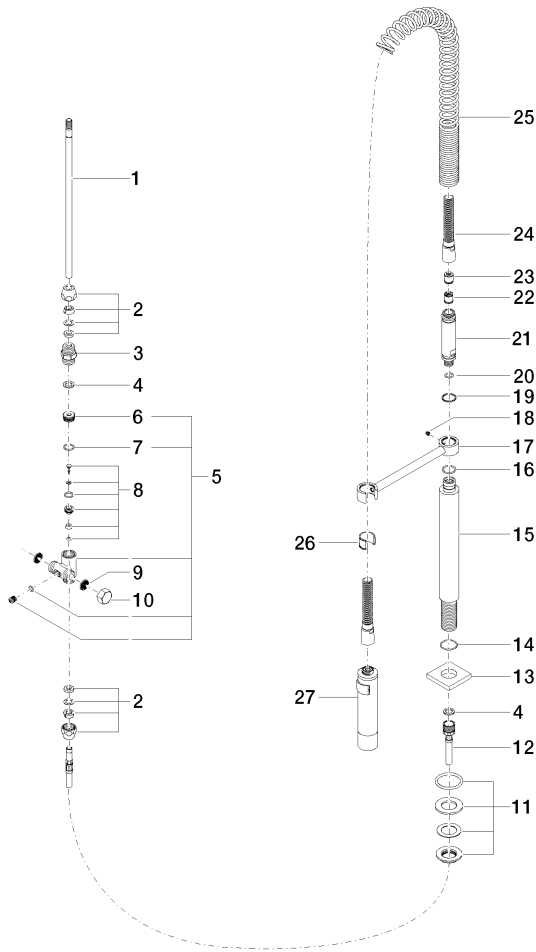

Profi spray set - Chrome

LOT

27 784 970

- spray flow
- automatic diverter for spout/Profi spray set
- height of mixer 665 mm
- individual rosette 55 x 55 mm
- profi spray hole diameter 30mm
- sprayface with anti-scaling system
- lead-free

Can only be combined with 32800680, 32843680.

Intrinsic protection against back flow.

	Chrome	27 784 970-00
	Brushed Platinum	27 784 970-06
	Platinum	27 784 970-08
	Dark Chrome	27 784 970-19
	Brushed Chrome	27 784 970-93
	Brushed Dark Platinum	27 784 970-99

27 784 970

mm [inches]
M 1:10

Flow rate chart

Certificates

Belgaqua_22_277_2
7_3.

27 784 970

Parts for other finishes can be found here: [Brushed](#)
[Platinum](#)

Profi spray set - Chrome

LOT

27 784 970

Spare parts list

No.	Item Number	Name	Quantity used	Delivery time
1	04 24 02 046 01-07	pipe	1	10
2	90 23 30 040 00-00	threaded connector	2	10
3	90 24 03 168 00 90	nipple	1	2
4	90 14 20 002 00 90	seal	2	2
5	90 17 09 046 10 90	diverter	1	2
6	09 24 04 112 10 90	nipple	1	2
7	90 14 10 033 00 90	seal	1	2
8	90 21 10 031 10 90	diverter	1	2
9	09 23 01 039 90	sieve	2	2
10	04 21 02 006 00 92	cap	1	2
11	04 23 10 004 03 90	fixing set	1	2
12	09 30 04 067 90	hose	1	2
13	09 27 97 033-00	rosette	1	10
14	09 14 10 120 90	seal	1	2
15	09 11 10 066 10-00	connection	1	60
16	09 14 10 031 90	seal	1	2
17	04 17 20 014 00-00	holder	1	10
18	09 31 11 049 90	pin	1	2
19	09 14 15 012 90	ring	1	2
20	09 14 10 003 90	seal	1	2
21	09 30 01 067 10-00	adaptor	1	10
22	90 23 01 141 00 90	back-flow preventer	1	2
23	09 23 01 046 90	back-flow preventer	1	2
24	90 30 02 065 00-00	hose	1	10
25	09 16 02 034 90	spring	1	2
26	90 18 40 035 00 90	sleeve	1	2
27	04 12 11 094 10-00	shower	1	10