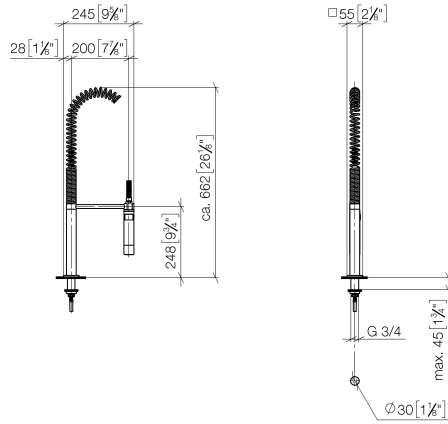

Profi spray set - Chrome

LOT

27 784 970

- spray flow
- automatic diverter for spout/Profi spray set
- height of mixer 665 mm
- individual rosette 55 x 55 mm
- profi spray hole diameter 30mm
- sprayface with anti-scaling system
- lead-free

Can only be combined with 32800680, 32843680.

Intrinsic protection against back flow.

	Chrome	27 784 970-00
	Brushed Platinum	27 784 970-06
	Platinum	27 784 970-08
	Dark Chrome	27 784 970-19
	Brushed Chrome	27 784 970-93
	Brushed Dark Platinum	27 784 970-99

27 784 970

mm [inches]
M 1:10

Flow rate chart

Certificates

Belgaqua_22_277_2
7_3.

27 784 970

Parts for other finishes can be found here: [Brushed](#)
[Platinum](#)

Profi spray set - Chrome

LOT

27 784 970

Spare parts list

No.	Item Number	Name	Quantity used	Delivery time
1	04 24 02 046 01-07	pipe	1	10
2	90 23 30 040 00-00	threaded connector	2	10
3	90 24 03 168 00 90	nipple	1	2
4	90 14 20 002 00 90	seal	2	2
5	90 17 09 046 10 90	diverter	1	2
6	09 24 04 112 10 90	nipple	1	2
7	90 14 10 033 00 90	seal	1	2
8	90 21 10 031 10 90	diverter	1	2
9	09 23 01 039 90	sieve	2	2
10	04 21 02 006 00 92	cap	1	2
11	04 23 10 004 03 90	fixing set	1	2
12	09 30 04 067 90	hose	1	2
13	09 27 97 033-00	rosette	1	10
14	09 14 10 120 90	seal	1	2
15	09 11 10 066 10-00	connection	1	60
16	09 14 10 031 90	seal	1	2
17	04 17 20 014 00-00	holder	1	10
18	09 31 11 049 90	pin	1	2
19	09 14 15 012 90	ring	1	2
20	09 14 10 003 90	seal	1	2
21	09 30 01 067 10-00	adaptor	1	10
22	90 23 01 141 00 90	back-flow preventer	1	2
23	09 23 01 046 90	back-flow preventer	1	2
24	90 30 02 065 00-00	hose	1	10
25	09 16 02 034 90	spring	1	2
26	90 18 40 035 00 90	sleeve	1	2
27	04 12 11 094 10-00	shower	1	10