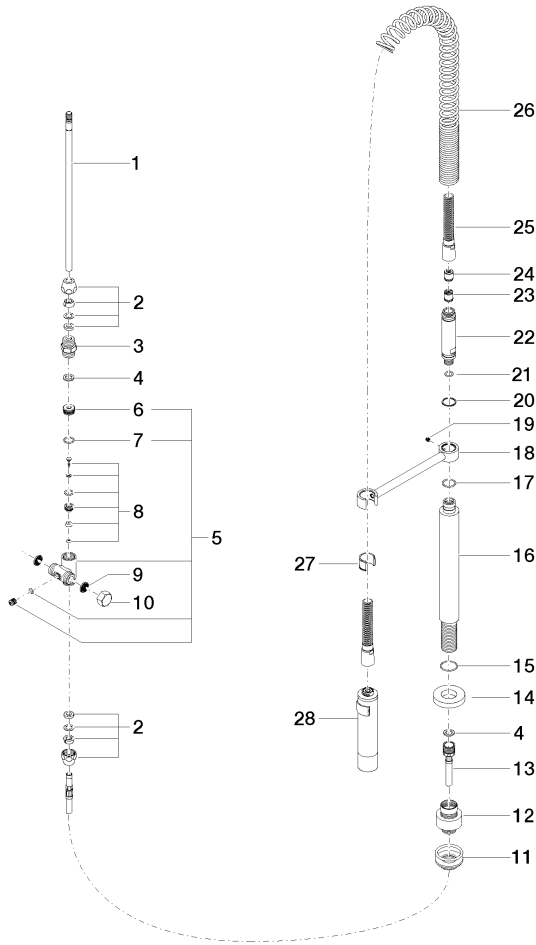

Profi spray set - Brushed Platinum

ELIO

27 789 970

Fits: ELIO, TARA, TARA ULTRA

- spray flow
- automatic diverter for spout/Profi spray set
- height of mixer 665 mm
- individual rosette diameter 55mm
- profi spray hole diameter 30mm
- sprayface with anti-scaling system
- lead-free

Can only be combined with 33826790, 32800790, 33826888, 32815888, 20815892, 33826875.

Intrinsic protection against back flow.

	Brushed Platinum	27 789 970-06
	Chrome	27 789 970-00
	Platinum	27 789 970-08
	Dark Chrome	27 789 970-19
	Brushed Chrome	27 789 970-93
	Brushed Dark Platinum	27 789 970-99

27 789 970

mm [inches]
M 1:10

Flow rate chart

Certificates

LGA_18901.

LGA_28304.

Belgaqua_22_277_2
7_3.

27 789 970

Parts for other finishes can be found here: [Chrome](#)

27 789 970

Spare parts list

No.	Item Number	Name	Quantity used	Delivery time
1	04 24 02 046 01-07	pipe	1	10
2	90 23 30 040 00-06	threaded connector	2	10
3	90 24 03 168 00 90	nipple	1	2
4	90 14 20 002 00 90	seal	2	2
5	90 17 09 046 10 90	diverter	1	2
6	09 24 04 112 10 90	nipple	1	2
7	90 14 10 033 00 90	seal	1	2
8	90 21 10 031 10 90	diverter	1	2
9	09 23 01 039 90	sieve	2	2
10	04 21 02 006 00 92	cap	1	2
11	04 23 10 004 03 90	fixing set	1	2
12	12 780 970 90	Extension set -	1	60
13	09 30 04 067 90	hose	1	2
14	09 28 10 064-06	rosette	1	10
15	09 14 10 120 90	seal	1	2
16	09 11 10 066 10-06	connection	1	10
17	09 14 10 031 90	seal	1	2
18	04 17 20 014 00-06	holder	1	10
19	09 31 11 049 90	pin	1	2
20	09 14 15 012 90	ring	1	2
21	09 14 10 003 90	seal	1	2
22	09 30 01 067 10-06	adaptor	1	10
23	90 23 01 141 00 90	back-flow preventer	1	2
24	09 23 01 046 90	back-flow preventer	1	2
25	90 30 02 065 00-06	hose	1	10
26	09 16 02 034 90	spring	1	2
27	90 18 40 035 00 90	sleeve	1	2
28	04 12 11 094 10-06	shower	1	10