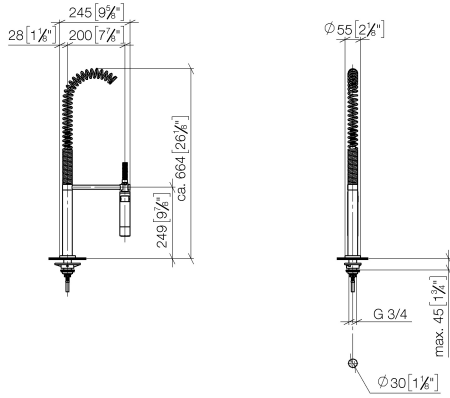

Profi spray set - Brushed Platinum

ELIO

27 789 970

Fits: ELIO, TARA, TARA ULTRA

- spray flow
- automatic diverter for spout/Profi spray set
- height of mixer 665 mm
- individual rosette diameter 55mm
- profi spray hole diameter 30mm
- sprayface with anti-scaling system
- lead-free

Can only be combined with 33826790, 32800790, 33826888, 32815888, 20815892, 33826875.

Intrinsic protection against back flow.

	Brushed Platinum	27 789 970-06
	Chrome	27 789 970-00
	Platinum	27 789 970-08
	Dark Chrome	27 789 970-19
	Brushed Chrome	27 789 970-93
	Brushed Dark Platinum	27 789 970-99

27 789 970

mm [inches]
M 1:10

Flow rate chart

Certificates

LGA_18901.

LGA_28304.

Belgaqua_22_277_2
7_3.

27 789 970

Parts for other finishes can be found here: [Chrome](#)

27 789 970

Spare parts list

No.	Item Number	Name	Quantity used	Delivery time
1	04 24 02 046 01-07	pipe	1	10
2	90 23 30 040 00-06	threaded connector	2	10
3	90 24 03 168 00 90	nipple	1	2
4	90 14 20 002 00 90	seal	2	2
5	90 17 09 046 10 90	diverter	1	2
6	09 24 04 112 10 90	nipple	1	2
7	90 14 10 033 00 90	seal	1	2
8	90 21 10 031 10 90	diverter	1	2
9	09 23 01 039 90	sieve	2	2
10	04 21 02 006 00 92	cap	1	2
11	04 23 10 004 03 90	fixing set	1	2
12	12 780 970 90	Extension set -	1	60
13	09 30 04 067 90	hose	1	2
14	09 28 10 064-06	rosette	1	10
15	09 14 10 120 90	seal	1	2
16	09 11 10 066 10-06	connection	1	10
17	09 14 10 031 90	seal	1	2
18	04 17 20 014 00-06	holder	1	10
19	09 31 11 049 90	pin	1	2
20	09 14 15 012 90	ring	1	2
21	09 14 10 003 90	seal	1	2
22	09 30 01 067 10-06	adaptor	1	10
23	90 23 01 141 00 90	back-flow preventer	1	2
24	09 23 01 046 90	back-flow preventer	1	2
25	90 30 02 065 00-06	hose	1	10
26	09 16 02 034 90	spring	1	2
27	90 18 40 035 00 90	sleeve	1	2
28	04 12 11 094 10-06	shower	1	10