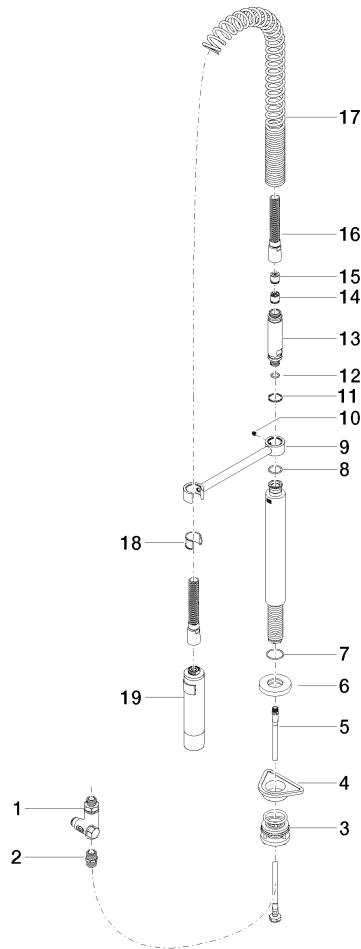

## Profi spray set - Chrome

---

27 799 970

- spray flow
- automatic diverter for spout/Profi spray set
- height of mixer 665 mm
- individual rosette diameter 55mm
- profi spray hole diameter 30mm
- sprayface with anti-scaling system
- lead-free

**Profi spray set - Chrome**

27 799 970

mm [inches]  
1:10

**Flow rate chart**

**Certificates**

LGA\_38647.

Belgaqua\_24-005-  
27\_3.

# Profi spray set - Chrome

27 799 970

Parts for other finishes can be found here: [Brushed](#) [Platinum](#)

## Spare parts list

No.	Item Number	Name	Quantity used	Delivery time
1	90 17 09 046 12 90	diverter	1	2
2	90 24 03 250 00 90	nipple	1	2
3	04 23 10 004 03 90	fixing set	1	2
4	09 18 40 090 90	sleeve	1	2
5	04 30 04 104 00 90	hose	1	2
6	90 27 86 000 00-00	rosette	1	-
Spare part can no longer be ordered, please order the replacement item				
7	09 14 10 120 90	seal	1	2
8	09 14 10 031 90	seal	1	2
9	04 17 20 014 00-00	holder	1	10
10	09 31 11 049 90	pin	1	2
11	09 14 15 012 90	ring	1	2
12	09 14 10 003 90	seal	1	2
13	09 30 01 067 10-00	adaptor	1	10
14	90 23 01 141 00 90	back-flow preventer	1	2
15	09 23 01 046 90	back-flow preventer	1	2
16	90 30 02 065 00-00	hose	1	10
17	09 16 02 034 90	spring	1	2
18	90 18 40 035 00 90	sleeve	1	2
19	04 12 11 094 10-00	shower	1	10