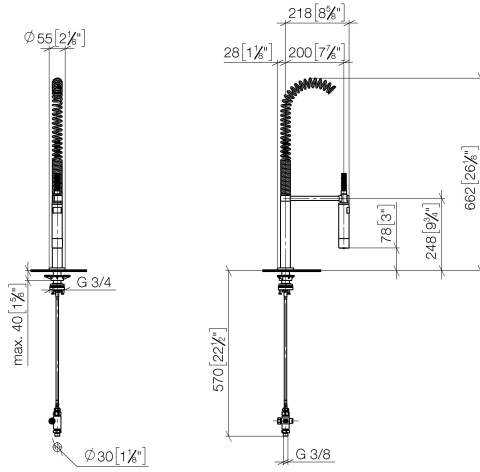

## Profi spray set - Chrome

---

27 799 970

- spray flow
- automatic diverter for spout/Profi spray set
- height of mixer 665 mm
- individual rosette diameter 55mm
- profi spray hole diameter 30mm
- sprayface with anti-scaling system
- lead-free

Can only be combined with 32815682, 33826861, 32815861, 33836888, 32816888, 20816892, 33836875, 32815875.

Intrinsic protection against back flow.

Operating unit can be positioned freely.

	Chrome	27 799 970-00
	Brushed Platinum	27 799 970-06
	Platinum	27 799 970-08
	Dark Chrome	27 799 970-19
	Brushed Chrome	27 799 970-93
	Brushed Dark Platinum	27 799 970-99

**Profi spray set - Chrome**

27 799 970

mm [inches]  
1:10

**Flow rate chart**

**Certificates**

LGA\_38647.

Belgaqua\_24-005-  
27\_3.

## Spare parts list

No.	Item Number	Name	Quantity used	Delivery time
1	90 17 09 046 12 90	diverter	1	2
2	90 24 03 250 00 90	nipple	1	2
3	04 23 10 004 03 90	fixing set	1	2
4	09 18 40 090 90	sleeve	1	2
5	04 30 04 104 00 90	hose	1	2
6	90 27 86 000 00-00	rosette	1	-
Spare part can no longer be ordered, please order the replacement item				
7	09 14 10 120 90	seal	1	2
8	09 14 10 031 90	seal	1	2
9	04 17 20 014 00-00	holder	1	10
10	09 31 11 049 90	pin	1	2
11	09 14 15 012 90	ring	1	2
12	09 14 10 003 90	seal	1	2
13	09 30 01 067 10-00	adaptor	1	10
14	90 23 01 141 00 90	back-flow preventer	1	2
15	09 23 01 046 90	back-flow preventer	1	2
16	90 30 02 065 00-00	hose	1	10
17	09 16 02 034 90	spring	1	2
18	90 18 40 035 00 90	sleeve	1	2
19	04 12 11 094 10-00	shower	1	10