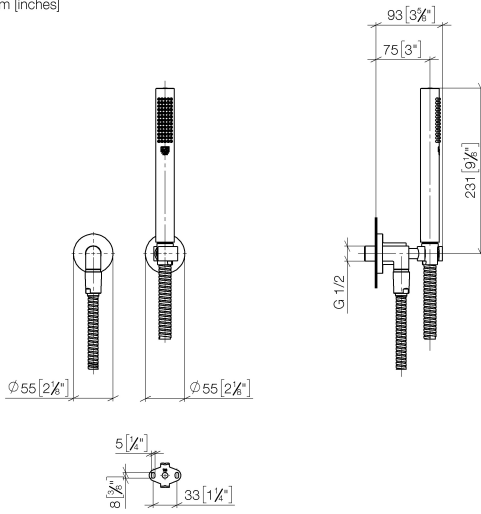

# TARA Hand shower set with individual rosettes - Chrome

TARA

27 802 892 Product version up to 6/3/2020

- COMPACT RAIN, max. flow rate 15 l/min (at 3 bar)
- with anti-scale system
- 1/2" shower outlet
- rosette for wall elbow Ø 55mm
- rosette for shower holder Ø 55mm
- metal shower hose 1250mm with integrated anti-twist protection
- 1/2" wall elbow
- WRAS

27 802 892 Product version up to 6/3/2020

Recommended miscellaneous

**Concealed wall elbow -**

- max. recess depth 163 mm
- min. recess depth 90 mm

35 085 970 90

27 802 892 Product version up to 6/3/2020

mm [inches]

Flow rate chart

Codes & Standards

DIN 4109

EN 1717

ISO 3822

Scottish Water  
Byelaws

UK Water Supply  
Regulations

Ü-Zeichen

### Spare parts list

No.	Item Number	Name	Quantity used	Delivery time
1	28 450 892-00	connection	1.00	60
3	28 104 970-00	Metal shower hose 1/2" x 1/2" x 1250 mm - Chrome	1.00	2
2	28 050 892-00	TARA Wall bracket - Chrome	1.00	10
4	28 019 979-00	Hand shower - Chrome	1.00	-