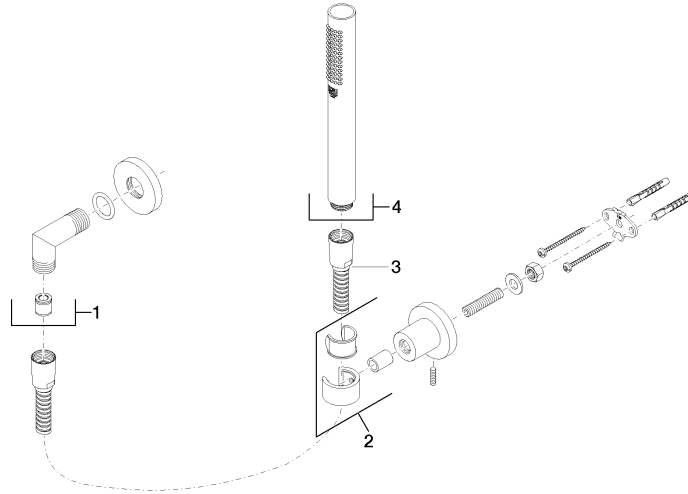

# TARA Hand shower set with individual rosettes - Chrome

TARA

27 802 892 Product version up to 6/3/2020

- COMPACT RAIN, max. flow rate 15 l/min (at 3 bar)
- with anti-scale system
- 1/2" shower outlet
- rosette for wall elbow Ø 55mm
- rosette for shower holder Ø 55mm
- metal shower hose 1250mm with integrated anti-twist protection
- 1/2" wall elbow
- WRAS

## TARA Hand shower set with individual rosettes - Chrome

---

TARA

27 802 892 Product version up to 6/3/2020

### Spare parts list

No.	Item Number	Name	Quantity used	Delivery time
1	28 450 892-00	connection	1.00	60
3	28 104 970-00	Metal shower hose 1/2" x 1/2" x 1250 mm - Chrome	1.00	2
2	28 050 892-00	TARA Wall bracket - Chrome	1.00	10
4	28 019 979-00	Hand shower - Chrome	1.00	-