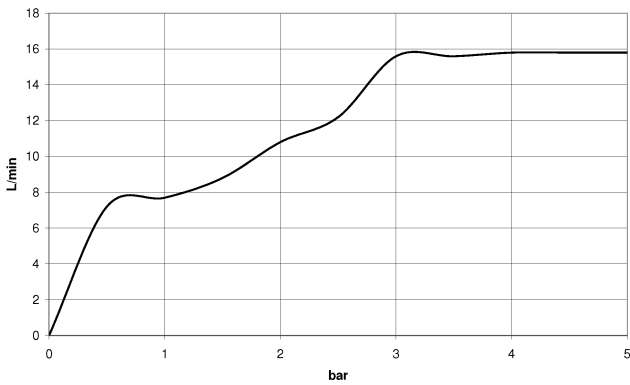

Flow rate chart

Codes & Standards

DIN 4109

EN 1717

ISO 3822

Scottish Water
Byelaws

UK Water Supply
Regulations

Ü-Zeichen