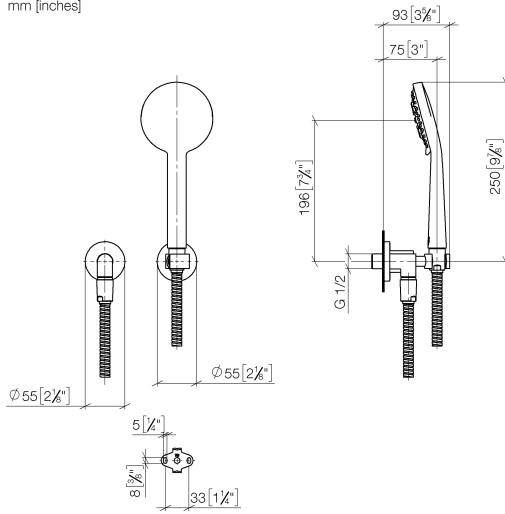

TARA Hand shower set with individual rosettes - Matte Black

TARA

27 803 892 Product version from 6/30/2015 to 7/21/2020

- COMPACT RAIN, max. flow rate 15 l/min (at 3 bar)
- three settings: normal flow, soft flow, massage flow
- with anti-scale system
- 1/2" shower outlet
- rosette for wall elbow Ø 55mm
- rosette for shower holder Ø 55mm
- metal shower hose 1250mm with integrated anti-twist protection
- 1/2" wall elbow

27 803 892 Product version from 6/30/2015 to 7/21/2020

Recommended miscellaneous

Concealed wall elbow -

35 085 970 90

- max. recess depth 163 mm
- min. recess depth 90 mm

27 803 892 Product version from 6/30/2015 to 7/21/2020

mm [inches]

Flow rate chart

Codes & Standards

DIN 4109

EN 1717

ISO 3822

Ü-Zeichen

TARA Hand shower set with individual rosettes - Matte Black

TARA

27 803 892 Product version from 6/30/2015 to 7/21/2020

Certificates and sustainability

Belgaqua_21-024-2 LGA_29

Spare parts list

No.	Item Number	Name	Quantity used	Delivery time
3	28 104 970-33	Metal shower hose 1/2" x 1/2" x 1250 mm - Matte Black	1.00	2
1	28 450 892-33	connection	1.00	60
4	28 014 979-33	shower	1.00	60
2	28 050 892-33	TARA Wall bracket - Matte Black	1.00	10