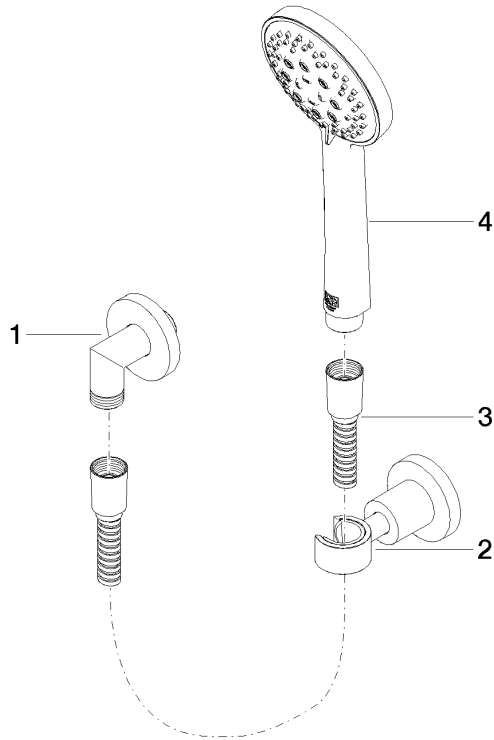

TARA Hand shower set with individual rosettes - Matte Black

TARA

27 803 892 Product version from 6/30/2015 to 7/21/2020

- COMPACT RAIN, max. flow rate 15 l/min (at 3 bar)
- three settings: normal flow, soft flow, massage flow
- with anti-scale system
- 1/2" shower outlet
- rosette for wall elbow Ø 55mm
- rosette for shower holder Ø 55mm
- metal shower hose 1250mm with integrated anti-twist protection
- 1/2" wall elbow

27 803 892 Product version from 6/30/2015 to 7/21/2020

Recommended miscellaneous

Concealed wall elbow -

35 085 970 90

- max. recess depth 163 mm
- min. recess depth 90 mm

27 803 892 Product version from 6/30/2015 to 7/21/2020

mm [inches]

Flow rate chart

Codes & Standards

DIN 4109

EN 1717

ISO 3822

Ü-Zeichen

TARA Hand shower set with individual rosettes - Matte Black

TARA

27 803 892 Product version from 6/30/2015 to 7/21/2020

Certificates and sustainability

Belgaqua_21-024-2 LGA_29

Spare parts list

No.	Item Number	Name	Quantity used	Delivery time
3	28 104 970-33	Metal shower hose 1/2" x 1/2" x 1250 mm - Matte Black	1.00	2
1	28 450 892-33	connection	1.00	60
4	28 014 979-33	shower	1.00	60
2	28 050 892-33	TARA Wall bracket - Matte Black	1.00	10