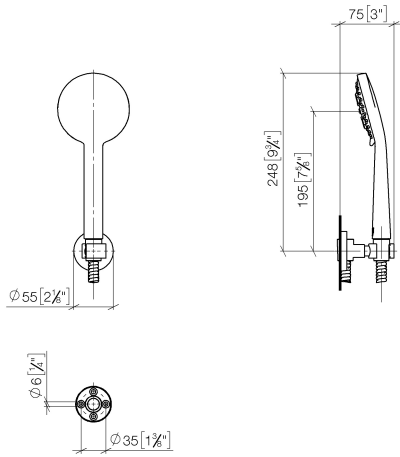

## EDITION PRO Hand shower set - Brushed Chrome

---

27 805 626

- spray head Ø 100mm
- three settings: normal flow, soft flow, massage flow
- with anti-scale system
- metal shower hose 1250mm with integrated anti-twist protection
- shower holder rosette Ø 55mm
- max. flow 15 l/min
- WRAS 2304001

	Brushed Chrome	27 805 626-93
	Chrome	27 805 626-00
	Matte Black	27 805 626-33

**EDITION PRO Hand shower set - Brushed Chrome**

27 805 626

mm [Inches]

**Flow rate chart**

**Certificates**

LGA\_29681.

LGA\_29984.

WRAS\_2304001.

**EDITION PRO Hand shower set - Brushed Chrome**

27 805 626

Parts for other finishes can be found here: [Chrome](#)

**Spare parts list**

No.	Item Number	Name	Quantity used	Delivery time
1	28 018 626-93	EDITION PRO Hand shower - Brushed Chrome	1	20
2	90 30 02 072 00-93	Metal shower hose 1/2" x 3/8" x 1250 mm - Brushed Chrome	1	20
3	28 050 625-93	Wall bracket - Brushed Chrome	1	20