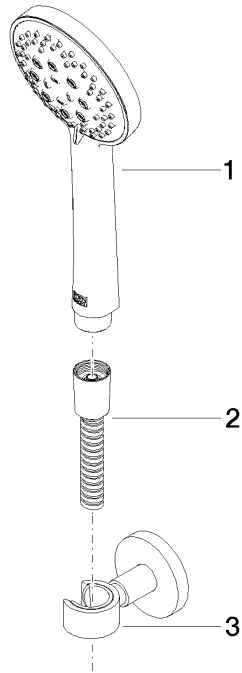

## EDITION PRO Hand shower set - Brushed Chrome

---

27 805 626

- spray head Ø 100mm
- three settings: normal flow, soft flow, massage flow
- with anti-scale system
- metal shower hose 1250mm with integrated anti-twist protection
- shower holder rosette Ø 55mm
- max. flow 15 l/min
- WRAS 2304001

	Brushed Chrome	27 805 626-93
	Chrome	27 805 626-00
	Matte Black	27 805 626-33

**EDITION PRO Hand shower set - Brushed Chrome**

27 805 626

mm [Inches]

**Flow rate chart**

**Certificates**

LGA\_29681.

LGA\_29984.

WRAS\_2304001.

**EDITION PRO Hand shower set - Brushed Chrome**

27 805 626

Parts for other finishes can be found here: [Chrome](#)

**Spare parts list**

No.	Item Number	Name	Quantity used	Delivery time
1	28 018 626-93	EDITION PRO Hand shower - Brushed Chrome	1	20
2	90 30 02 072 00-93	Metal shower hose 1/2" x 3/8" x 1250 mm - Brushed Chrome	1	20
3	28 050 625-93	Wall bracket - Brushed Chrome	1	20