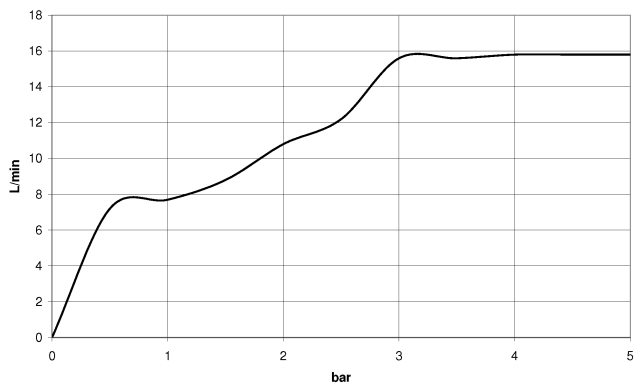

## EDITION PRO Hand shower set - Brushed Chrome

---

27 805 626

- spray head Ø 100mm
- three settings: normal flow, soft flow, massage flow
- with anti-scale system
- metal shower hose 1250mm with integrated anti-twist protection
- shower holder rosette Ø 55mm
- max. flow 15 l/min
- WRAS 2304001

	Brushed Chrome	27 805 626-93
	Chrome	27 805 626-00
	Matte Black	27 805 626-33

**EDITION PRO Hand shower set - Brushed Chrome**

27 805 626

mm [Inches]

**Flow rate chart**

**Certificates**

LGA\_29681.

LGA\_29984.