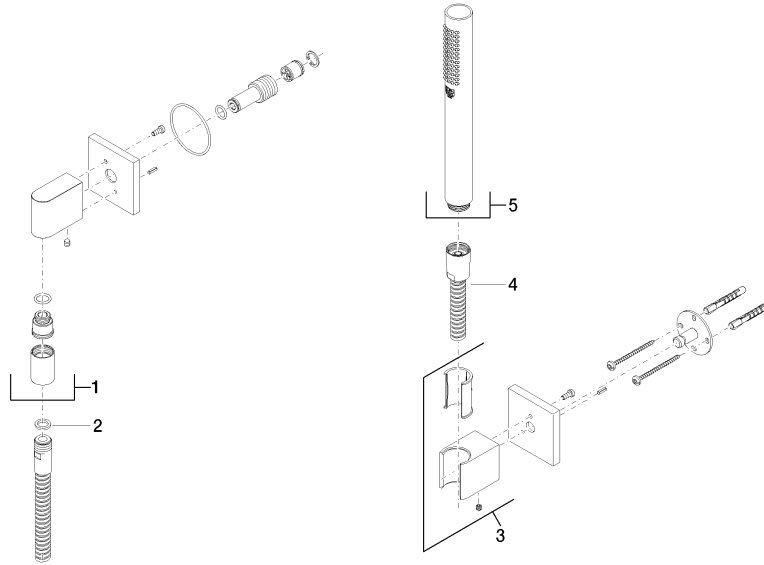

Hand shower set with individual rosettes - Chrome

IMO

27 808 980

Fits: IMO, MEM, CL.1, CYO

- COMPACT RAIN, max. flow rate 15 l/min (at 3 bar)
- with anti-scale system
- 3/8" shower outlet
- rosette for wall elbow 60 x 60mm
- rosette for shower holder 60 x 60mm
- metal shower hose 1250mm with integrated anti-twist protection
- 1/2" wall elbow
- WRAS 2209005

Recommended miscellaneous

Concealed wall elbow -

35 085 970 90

- max. recess depth 163 mm
- min. recess depth 90 mm

27 808 980

mm [inches]

Flow rate chart

Codes & Standards

DIN 4109

EN 1717

ISO 3822

Scottish Water
Byelaws

UK Water Supply
Regulations

Ü-Zeichen

Hand shower set with individual rosettes - Chrome

IMO

Hand shower set with individual rosettes - Chrome

IMO

27 808 980

Spare parts list

Product version up to 6/3/2020

Product version from 6/3/2020

No.	Item Number	Name	Quantity used	Delivery time
	28 450 980-00	Wall elbow - Chrome	5	10