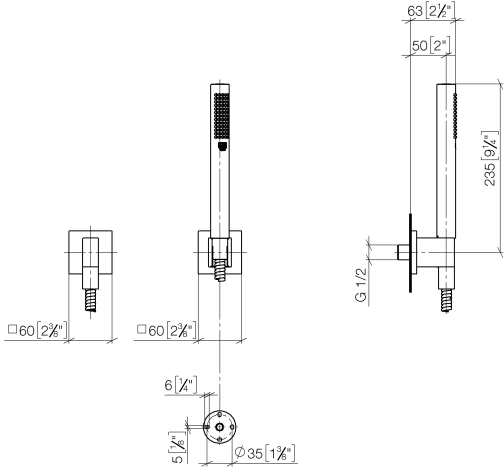

Hand shower set with individual rosettes - Chrome

IMO

27 808 980

Fits: IMO, MEM, CL.1, CYO

- COMPACT RAIN, max. flow rate 15 l/min (at 3 bar)
- with anti-scale system
- 3/8" shower outlet
- rosette for wall elbow 60 x 60mm
- rosette for shower holder 60 x 60mm
- metal shower hose 1250mm with integrated anti-twist protection
- 1/2" wall elbow
- WRAS 2209005

Recommended miscellaneous

Concealed wall elbow -

35 085 970 90

- max. recess depth 163 mm
- min. recess depth 90 mm

27 808 980

mm [inches]

Flow rate chart

Codes & Standards

DIN 4109

EN 1717

ISO 3822

Scottish Water
Byelaws

UK Water Supply
Regulations

Ü-Zeichen

Hand shower set with individual rosettes - Chrome

IMO

Hand shower set with individual rosettes - Chrome

IMO

27 808 980

Spare parts list

Product version up to 6/3/2020

Product version from 6/3/2020

No.	Item Number	Name	Quantity used	Delivery time
	28 450 980-00	Wall elbow - Chrome	5	10