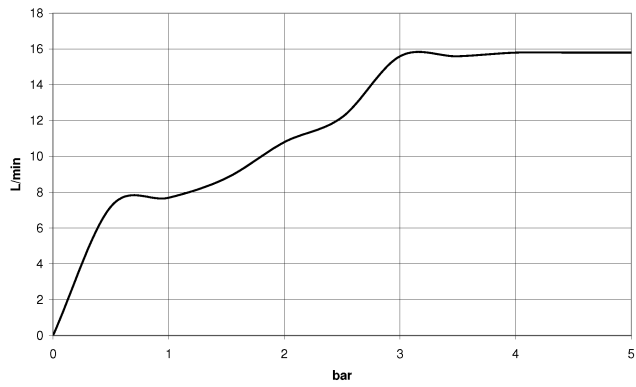

Hand shower set with individual rosettes - Chrome

IMO

27 808 980

Fits: IMO, MEM, CL.1, CYO

- COMPACT RAIN, max. flow rate 15 l/min (at 3 bar)
- with anti-scale system
- 3/8" shower outlet
- rosette for wall elbow 60 x 60mm
- rosette for shower holder 60 x 60mm
- metal shower hose 1250mm with integrated anti-twist protection
- 1/2" wall elbow
- WRAS 2209005

Recommended miscellaneous

Concealed wall elbow -

35 085 970 90

- max. recess depth 163 mm
- min. recess depth 90 mm

27 808 980

mm [inches]

Flow rate chart

Codes & Standards