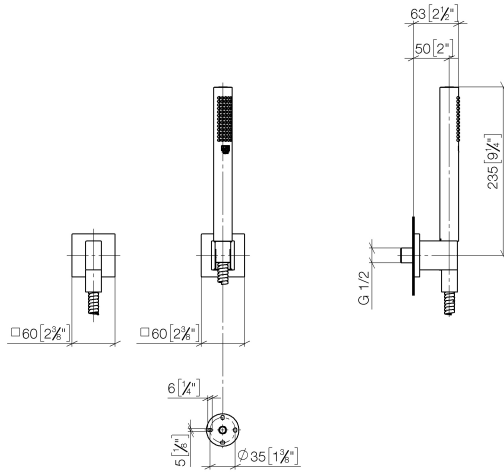

27 808 980

Fits: IMO, MEM, CL.1, CYO

- COMPACT RAIN, max. flow rate 15 l/min (at 3 bar)
- with anti-scale system
- 3/8" shower outlet
- rosette for wall elbow 60 x 60mm
- rosette for shower holder 60 x 60mm
- metal shower hose 1250mm with integrated anti-twist protection
- 1/2" wall elbow
- WRAS 2209005

## Recommended miscellaneous

- |  |                               |               |
|--|-------------------------------|---------------|
|  | <b>Concealed wall elbow -</b> | 35 085 970 90 |
|  | •max. recess depth 163 mm     |               |
|  | •min. recess depth 90 mm      |               |

Hand shower set with individual rosettes - Brushed Durabrass (23kt Gold)

---

IMO

27 808 980

27 808 980

mm [inches]

Flow rate chart

Certificates

LGA\_29985. Belgaqua\_22\_280\_2 WRAS\_2209005.  
7\_7.

27 808 980

**Spare parts list**

No.	Item Number	Name	Quantity used	Delivery time
1	28 450 980-28	Wall elbow - Brushed Durabron (23kt Gold)	1	20
2	90 14 20 026 00 90	seal	1	2
3	28 050 980-28	Wall bracket - Brushed Durabron (23kt Gold)	1	20
4	90 30 02 072 00-28	Metal shower hose 1/2" x 3/8" x 1250 mm - Brushed Durabron (23kt Gold)	1	20
5	90 12 11 152 00-28	shower	1	-