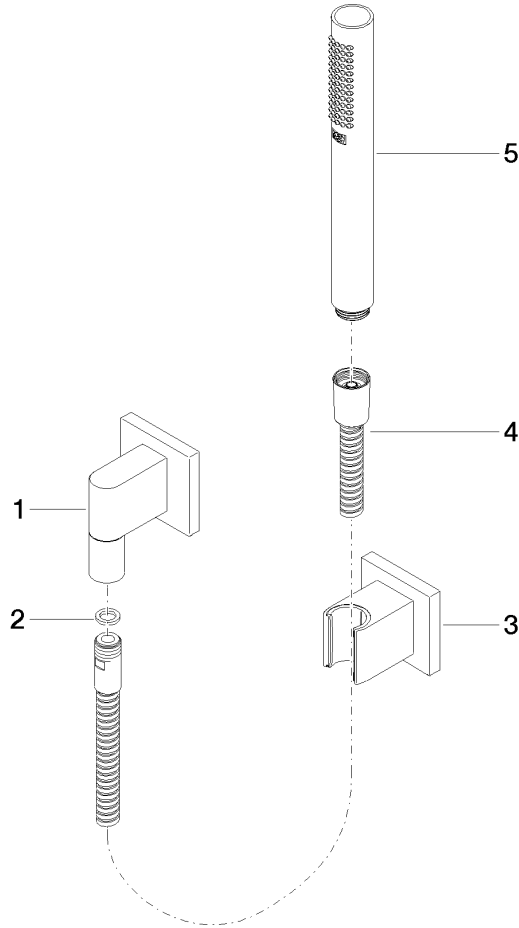

27 808 980

Fits: IMO, MEM, CL.1, CYO

- COMPACT RAIN, max. flow rate 15 l/min (at 3 bar)
- with anti-scale system
- 3/8" shower outlet
- rosette for wall elbow 60 x 60mm
- rosette for shower holder 60 x 60mm
- metal shower hose 1250mm with integrated anti-twist protection
- 1/2" wall elbow
- WRAS 2209005

## Recommended miscellaneous

- |  |                               |               |
|--|-------------------------------|---------------|
|  | <b>Concealed wall elbow -</b> | 35 085 970 90 |
|  | •max. recess depth 163 mm     |               |
|  | •min. recess depth 90 mm      |               |

Hand shower set with individual rosettes - Brushed Durabrass (23kt Gold)

---

IMO

27 808 980

27 808 980

mm [inches]

Flow rate chart

Certificates

LGA\_29985. Belgaqua\_22\_280\_2 WRAS\_2209005.  
7\_7.

27 808 980

**Spare parts list**

No.	Item Number	Name	Quantity used	Delivery time
1	28 450 980-28	Wall elbow - Brushed Durabron (23kt Gold)	1	20
2	90 14 20 026 00 90	seal	1	2
3	28 050 980-28	Wall bracket - Brushed Durabron (23kt Gold)	1	20
4	90 30 02 072 00-28	Metal shower hose 1/2" x 3/8" x 1250 mm - Brushed Durabron (23kt Gold)	1	20
5	90 12 11 152 00-28	shower	1	-