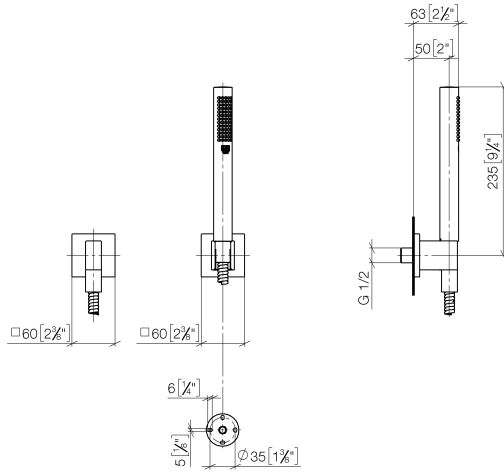

Hand shower set with individual rosettes - Matte Black

SERIES SPECIFIC

27 808 980 Product version up to 6/3/2020

- COMPACT RAIN, max. flow rate 15 l/min (at 3 bar)
- with anti-scale system
- 3/8" shower outlet
- rosette for wall elbow 60 x 60mm
- rosette for shower holder 60 x 60mm
- metal shower hose 1250mm with integrated anti-twist protection
- 1/2" wall elbow
- WRAS

Recommended miscellaneous

- Concealed wall elbow -**
- max. recess depth 163 mm
 - min. recess depth 90 mm

35 085 970 90

27 808 980 Product version up to 6/3/2020

mm [inches]

Flow rate chart

Codes & Standards

DIN 4109

EN 1717

ISO 3822

Scottish Water
Byelaws

UK Water Supply
Regulations

Ü-Zeichen

Hand shower set with individual rosettes - Matte Black

SERIES SPECIFIC

27 808 980 Product version up to 6/3/2020

Certificates and sustainability

LGA_29

Belgaqua_22_280_2 WRAS_2209

Spare parts list

No.	Item Number	Name	Quantity used	Delivery time
1	28 450 980-33	Wall elbow - Matte Black	1.00	30
4	90 30 02 072 00-33	Metal shower hose 1/2" x 3/8" x 1250 mm - Matte Black	1.00	30
3	28 050 980-33	Wall bracket - Matte Black	1.00	30
2	90 14 20 026 00 90	seal	1.00	2
5	90 12 11 140 40-33	shower	1.00	30