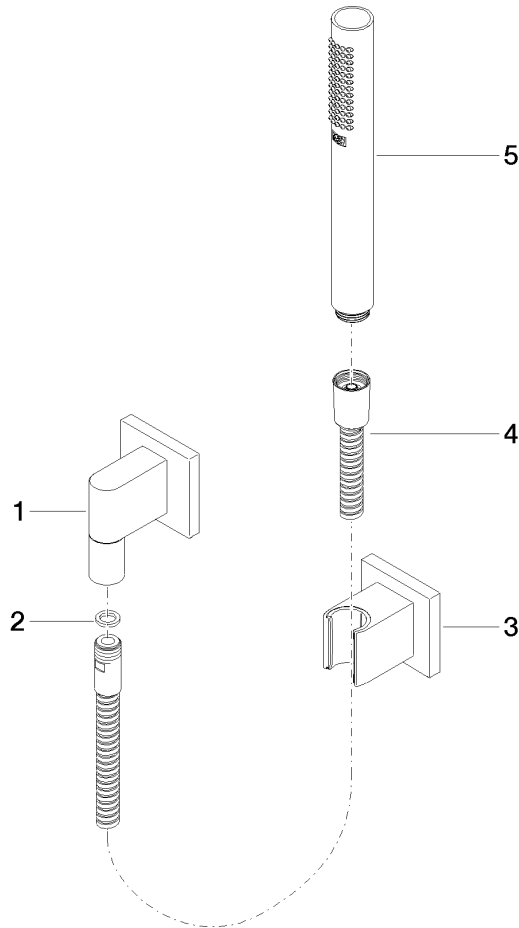

Hand shower set with individual rosettes - Matte Black

SERIES SPECIFIC

27 808 980 Product version up to 6/3/2020

- COMPACT RAIN, max. flow rate 15 l/min (at 3 bar)
- with anti-scale system
- 3/8" shower outlet
- rosette for wall elbow 60 x 60mm
- rosette for shower holder 60 x 60mm
- metal shower hose 1250mm with integrated anti-twist protection
- 1/2" wall elbow
- WRAS

Recommended miscellaneous

- Concealed wall elbow -**
- max. recess depth 163 mm
 - min. recess depth 90 mm

35 085 970 90

27 808 980 Product version up to 6/3/2020

mm [inches]

Flow rate chart

Codes & Standards

DIN 4109

EN 1717

ISO 3822

Scottish Water
Byelaws

UK Water Supply
Regulations

Ü-Zeichen

Hand shower set with individual rosettes - Matte Black

SERIES SPECIFIC

27 808 980 Product version up to 6/3/2020

Certificates and sustainability

LGA_29

Belgaqua_22_280_2 WRAS_2209

Spare parts list

No.	Item Number	Name	Quantity used	Delivery time
1	28 450 980-33	Wall elbow - Matte Black	1.00	30
4	90 30 02 072 00-33	Metal shower hose 1/2" x 3/8" x 1250 mm - Matte Black	1.00	30
3	28 050 980-33	Wall bracket - Matte Black	1.00	30
2	90 14 20 026 00 90	seal	1.00	2
5	90 12 11 140 40-33	shower	1.00	30