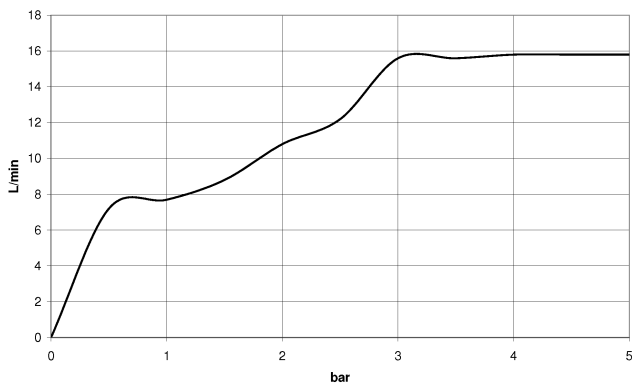

Hand shower set with individual rosettes - Matte Black

SERIES SPECIFIC

27 808 980 Product version up to 6/3/2020

- COMPACT RAIN, max. flow rate 15 l/min (at 3 bar)
- with anti-scale system
- 3/8" shower outlet
- rosette for wall elbow 60 x 60mm
- rosette for shower holder 60 x 60mm
- metal shower hose 1250mm with integrated anti-twist protection
- 1/2" wall elbow
- WRAS

Recommended miscellaneous

- Concealed wall elbow -**
- max. recess depth 163 mm
 - min. recess depth 90 mm

35 085 970 90

27 808 980 Product version up to 6/3/2020

mm [inches]

Flow rate chart

Codes & Standards