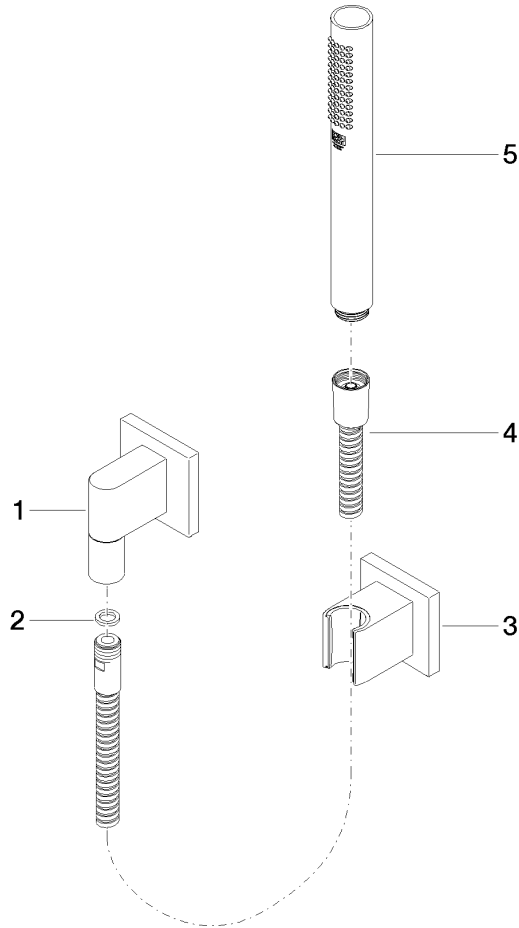

Hand shower set with individual rosettes FlowReduce - Champagne (22kt Gold)

IMO

27 808 980

Fits: IMO, MEM, CL.1, CYO

- COMPACT RAIN, max. flow rate 6.8 l/min (at 3 bar)
- with anti-scale system
- 3/8" shower outlet
- rosette for wall elbow 60 x 60mm
- rosette for shower holder 60 x 60mm
- metal shower hose 1250mm with integrated anti-twist protection
- 1/2" wall elbow
- This product can help a building meet the requirements of Green Building Rating Systems, e.g. LEED®, BREEAM®, DGNB

Recommended miscellaneous

Concealed wall elbow - 35 085 970 90

- max. recess depth 163 mm
- min. recess depth 90 mm

27 808 980

mm [inches]

Flow rate chart

Codes & Standards

DIN 4109

ISO 3822

Ü-Zeichen

Hand shower set with individual rosettes FlowReduce - Champagne (22kt Gold)

IMO

27 808 980

Certificates

LGA_29

27 808 980

Product version from 4/1/2024

Hand shower set with individual rosettes FlowReduce - Champagne (22kt Gold)

IMO

27 808 980

Spare parts list

Product version from 4/1/2024

No.	Item Number	Name	Quantity used	Delivery time
	28 450 980-47	Wall elbow - Champagne (22kt Gold)	5	30