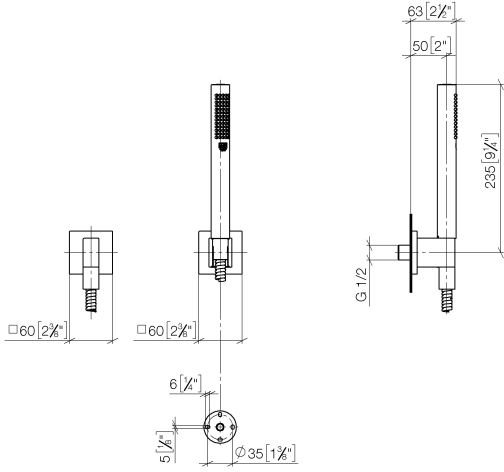

Hand shower set with individual rosettes FlowReduce - Champagne (22kt Gold)

IMO

27 808 980

Fits: IMO, MEM, CL.1, CYO

- COMPACT RAIN, max. flow rate 6.8 l/min (at 3 bar)
- with anti-scale system
- 3/8" shower outlet
- rosette for wall elbow 60 x 60mm
- rosette for shower holder 60 x 60mm
- metal shower hose 1250mm with integrated anti-twist protection
- 1/2" wall elbow
- This product can help a building meet the requirements of Green Building Rating Systems, e.g. LEED®, BREEAM®, DGNB

Recommended miscellaneous

Concealed wall elbow - 35 085 970 90

- max. recess depth 163 mm
- min. recess depth 90 mm

27 808 980

mm [inches]

Flow rate chart

Codes & Standards

DIN 4109

Product version from 4/1/2024

Hand shower set with individual rosettes FlowReduce - Champagne (22kt Gold)

IMO

27 808 980

Spare parts list

Product version from 4/1/2024

No.	Item Number	Name	Quantity used	Delivery time
	28 450 980-47	Wall elbow - Champagne (22kt Gold)	5	30