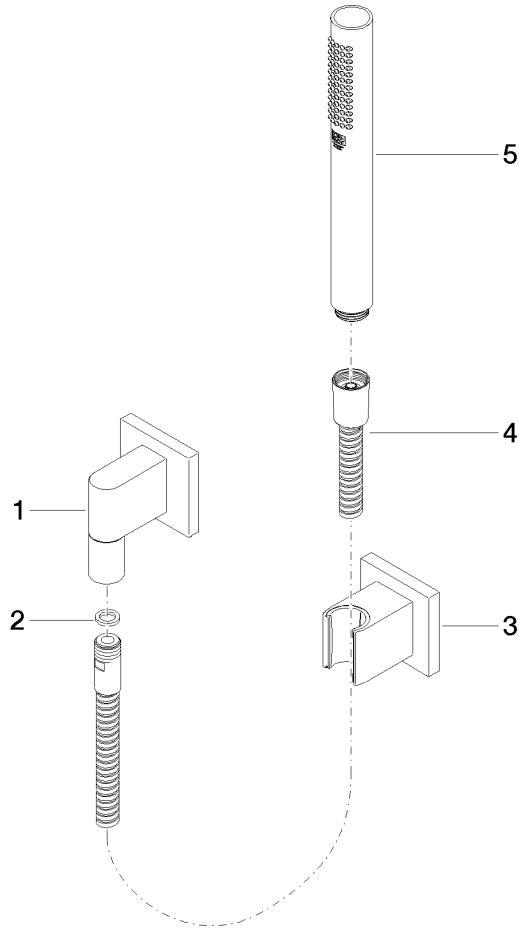

Hand shower set with individual rosettes FlowReduce - Brushed Chrome

IMO

27 808 980

Fits: IMO, MEM, CL.1, CYO

- COMPACT RAIN, max. flow rate 6.8 l/min (at 3 bar)
- with anti-scale system
- 3/8" shower outlet
- rosette for wall elbow 60 x 60mm
- rosette for shower holder 60 x 60mm
- metal shower hose 1250mm with integrated anti-twist protection
- 1/2" wall elbow
- This product can help a building meet the requirements of Green Building Rating Systems, e.g. LEED®, BREEAM®, DGNB

Ü-Zeichen

Hand shower set with individual rosettes FlowReduce - Brushed Chrome

IMO

27 808 980

Certificates

IAPMO_4976

LGA_29

27 808 980

Product version from 4/1/2024

Parts for other finishes can be found here: [Chrome](#)

Hand shower set with individual rosettes FlowReduce - Brushed Chrome

IMO

27 808 980

Spare parts list

Product version from 4/1/2024

No.	Item Number	Name	Quantity used	Delivery time
	28 450 980-93	Wall elbow - Brushed Chrome	5	10