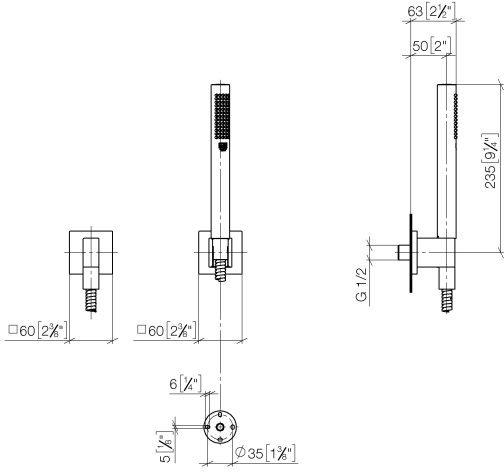

Hand shower set with individual rosettes FlowReduce - Brushed Chrome

IMO

27 808 980

Fits: IMO, MEM, CL.1, CYO

- COMPACT RAIN, max. flow rate 6.8 l/min (at 3 bar)
- with anti-scale system
- 3/8" shower outlet
- rosette for wall elbow 60 x 60mm
- rosette for shower holder 60 x 60mm
- metal shower hose 1250mm with integrated anti-twist protection
- 1/2" wall elbow
- This product can help a building meet the requirements of Green Building Rating Systems, e.g. LEED®, BREEAM®, DGNB

Intrinsic protection against back flow.

	Brushed Chrome	27 808 980-93 0010
	Chrome	27 808 980-00
	Chrome	27 808 980-00 0010
	Brushed Platinum	27 808 980-06
	Brushed Platinum	27 808 980-06 0010
	Platinum	27 808 980-08
	Platinum	27 808 980-08 0010
	Dark Chrome	27 808 980-19
	Dark Chrome	27 808 980-19 0010
	Brushed Light Gold	27 808 980-27
	Brushed Light Gold	27 808 980-27 0010
	Brushed Durabronze (23kt Gold)	27 808 980-28 0010
	Brushed Durabronze (23kt Gold)	27 808 980-28
	Matte Black	27 808 980-33
	Matte Black	27 808 980-33 0010
	Brushed Champagne (22kt Gold)	27 808 980-46 0010
	Champagne (22kt Gold)	27 808 980-47 0010
	Brushed Chrome	27 808 980-93
	Brushed Dark Platinum	27 808 980-99
	Brushed Dark Platinum	27 808 980-99 0010

27 808 980

mm [inches]

Flow rate chart

Codes & Standards

ASME A112.18.1

cUPC

DIN 4109

ISO 3822

No.	Item Number	Name	Quantity used	Delivery time
	28 450 980-93	Wall elbow - Brushed Chrome	5	10