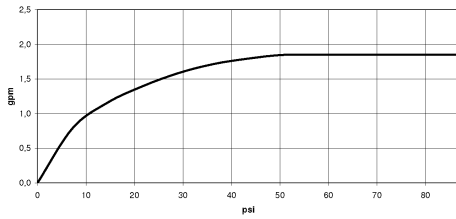

Hand shower set with individual rosettes FlowReduce - Brushed Chrome

IMO

27 808 980

Fits: IMO, MEM, CL.1, CYO

- COMPACT RAIN, max. flow rate 6.8 l/min (at 3 bar)
- with anti-scale system
- 3/8" shower outlet
- rosette for wall elbow 60 x 60mm
- rosette for shower holder 60 x 60mm
- metal shower hose 1250mm with integrated anti-twist protection
- 1/2" wall elbow
- This product can help a building meet the requirements of Green Building Rating Systems, e.g. LEED®, BREEAM®, DGNB

Intrinsic protection against back flow.

	Brushed Chrome	27 808 980-93 0010
	Chrome	27 808 980-00
	Chrome	27 808 980-00 0010
	Brushed Platinum	27 808 980-06
	Brushed Platinum	27 808 980-06 0010
	Platinum	27 808 980-08
	Platinum	27 808 980-08 0010
	Dark Chrome	27 808 980-19
	Dark Chrome	27 808 980-19 0010
	Brushed Light Gold	27 808 980-27
	Brushed Light Gold	27 808 980-27 0010
	Brushed Durabronze (23kt Gold)	27 808 980-28 0010
	Brushed Durabronze (23kt Gold)	27 808 980-28
	Matte Black	27 808 980-33
	Matte Black	27 808 980-33 0010
	Brushed Champagne (22kt Gold)	27 808 980-46 0010
	Champagne (22kt Gold)	27 808 980-47 0010
	Brushed Chrome	27 808 980-93
	Brushed Dark Platinum	27 808 980-99
	Brushed Dark Platinum	27 808 980-99 0010

27 808 980

mm [inches]

Flow rate chart

Codes & Standards

ASME A112.18.1

cUPC

DIN 4109

ISO 3822