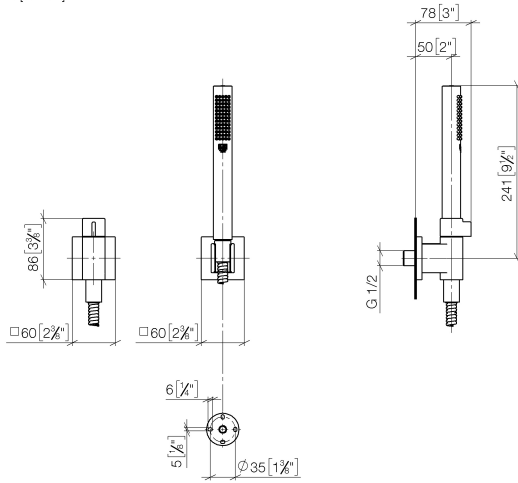

Hand shower set with individual rosettes with volume control - Champagne (22kt Gold)

IMO

27 809 985

Fits: IMO, MEM, CL.1, CYO

- COMPACT RAIN, max. flow rate 15 l/min (at 3 bar)
- with volume control
- with anti-scale system
- 3/8" shower outlet
- rosette for wall elbow 60 x 60mm
- rosette for shower holder 60 x 60mm
- metal shower hose 1250mm with integrated anti-twist protection
- 1/2" wall elbow

Recommended miscellaneous

Concealed wall elbow -

- max. recess depth 163 mm
- min. recess depth 90 mm

35 085 970 90

27 809 985
mm [inches]

Flow rate chart

Certificates

WRAS_2207026. LGA_29985.

27 809 985

Spare parts list

No.	Item Number	Name	Quantity used	Delivery time
1	28 451 985-47	connection	1	-
Spare part can no longer be ordered, please order the replacement item				
2	90 14 20 026 00 90	seal	1	2
3	28 050 980-47	Wall bracket - Champagne (22kt Gold)	1	30
4	90 30 02 072 00-47	Metal shower hose 1/2" x 3/8" x 1250 mm - Champagne (22kt Gold)	1	30
5	90 12 11 152 00-47	shower	1	-
Spare part can no longer be ordered, please order the replacement item				