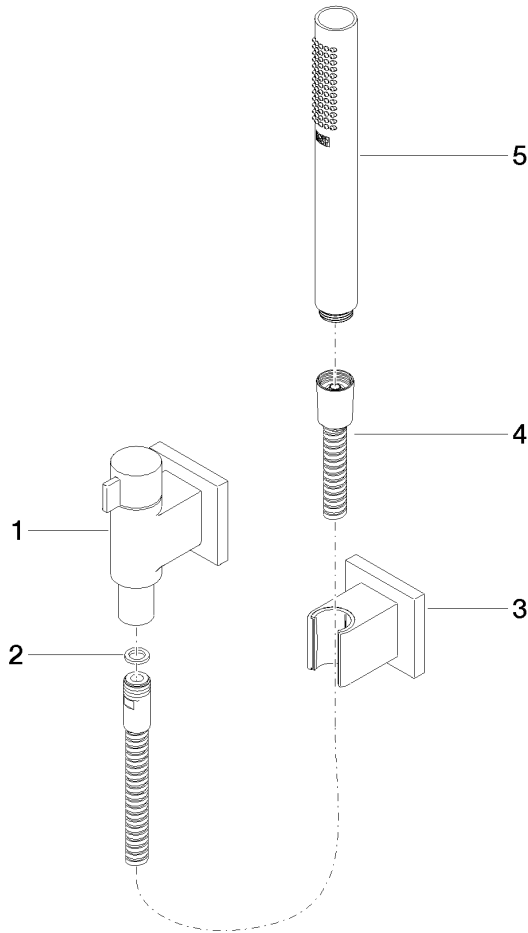

Hand shower set with individual rosettes with volume control - Champagne (22kt Gold)

IMO

27 809 985

Fits: IMO, MEM, CL.1, CYO

- COMPACT RAIN, max. flow rate 15 l/min (at 3 bar)
- with volume control
- with anti-scale system
- 3/8" shower outlet
- rosette for wall elbow 60 x 60mm
- rosette for shower holder 60 x 60mm
- metal shower hose 1250mm with integrated anti-twist protection
- 1/2" wall elbow

Recommended miscellaneous

Concealed wall elbow -

- max. recess depth 163 mm
- min. recess depth 90 mm

35 085 970 90

27 809 985
mm [inches]

Flow rate chart

Certificates

WRAS_2207026. LGA_29985.

27 809 985

Spare parts list

No.	Item Number	Name	Quantity used	Delivery time
1	28 451 985-47	connection	1	-
Spare part can no longer be ordered, please order the replacement item				
2	90 14 20 026 00 90	seal	1	2
3	28 050 980-47	Wall bracket - Champagne (22kt Gold)	1	30
4	90 30 02 072 00-47	Metal shower hose 1/2" x 3/8" x 1250 mm - Champagne (22kt Gold)	1	30
5	90 12 11 152 00-47	shower	1	-
Spare part can no longer be ordered, please order the replacement item				