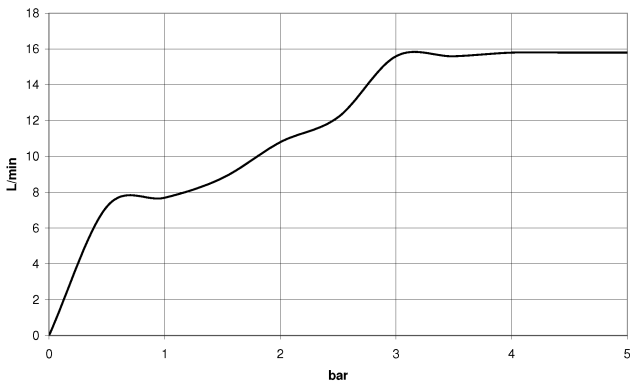

Hand shower set with individual rosettes with volume control - Champagne (22kt Gold)

IMO

27 809 985

Fits: IMO, MEM, CL.1, CYO

- COMPACT RAIN, max. flow rate 15 l/min (at 3 bar)
- with volume control
- with anti-scale system
- 3/8" shower outlet
- rosette for wall elbow 60 x 60mm
- rosette for shower holder 60 x 60mm
- metal shower hose 1250mm with integrated anti-twist protection
- 1/2" wall elbow

Recommended miscellaneous

Concealed wall elbow -

- max. recess depth 163 mm
- min. recess depth 90 mm

35 085 970 90

27 809 985
mm [inches]

Flow rate chart

Certificates

WRAS_2207026. LGA_29985.