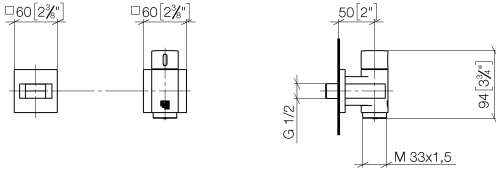

**WATER TUBE Kneipp wall elbow with hose holder with individual rosettes -
Brushed Durabronze (23kt Gold)**

IMO

27 821 979

Fits: IMO, MEM, CL.1, CYO

- LAMINAR FLOW, max. flow rate 15 l/min (at 3 bar)
- with volume control
- rosette 60 x 60 mm
- holder for Kneipp hose
- 1/2" wall elbow
- without hose

IMO

27 821 979
mm [inches]

Flow rate chart

Codes & Standards

EN 1717

WATER TUBE Kneipp wall elbow with hose holder with individual rosettes -
Brushed Durabronze (23kt Gold)

IMO

27 821 979