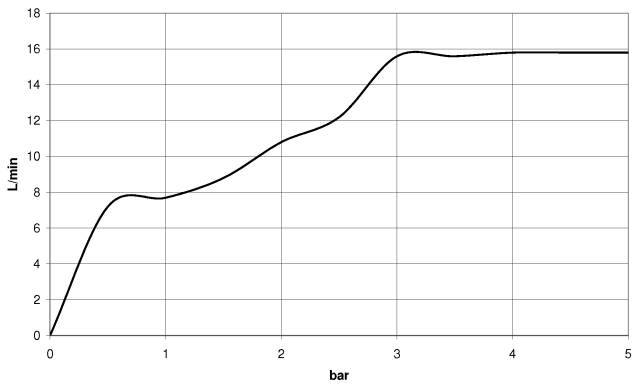

**WATER TUBE Kneipp wall elbow with hose holder with individual rosettes -
Brushed Durabronze (23kt Gold)**

IMO

27 821 979

Fits: IMO, MEM, CL.1, CYO

- LAMINAR FLOW, max. flow rate 15 l/min (at 3 bar)
- with volume control
- rosette 60 x 60 mm
- holder for Kneipp hose
- 1/2" wall elbow
- without hose

Intrinsic protection against back flow.

Product change as of 1.4.2023: max. flow 15 l/min

	Brushed Durabronze (23kt Gold)	27 821 979-28
	Chrome	27 821 979-00
	Brushed Platinum	27 821 979-06
	Platinum	27 821 979-08
	Dark Chrome	27 821 979-19
	Brushed Light Gold	27 821 979-27
	Matte Black	27 821 979-33
	Brushed Champagne (22kt Gold)	27 821 979-46
	Champagne (22kt Gold)	27 821 979-47
	Brushed Chrome	27 821 979-93
	Brushed Dark Platinum	27 821 979-99

IMO

27 821 979
mm [inches]

Flow rate chart

Codes & Standards

EN 1717

WATER TUBE Kneipp wall elbow with hose holder with individual rosettes -
Brushed Durabronze (23kt Gold)

IMO

27 821 979