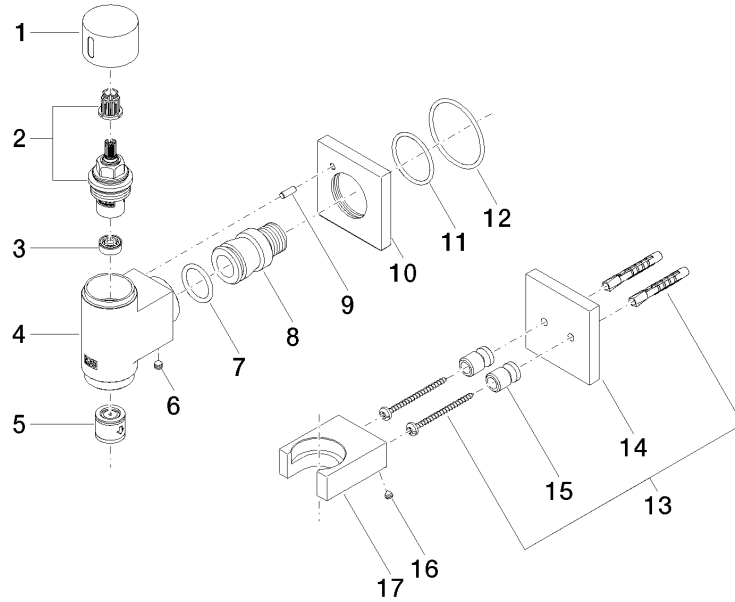

IMO

27 821 979
mm [inches]

Flow rate chart

Codes & Standards

EN 1717

WATER TUBE Kneipp wall elbow with hose holder with individual rosettes -
Brushed Durabronze (23kt Gold)

IMO

27 821 979

Certificates

Belgaqua_22_280_2

WATER TUBE Kneipp wall elbow with hose holder with individual rosettes -
Brushed Durabronze (23kt Gold)

27 821 979

Product version from 3/12/2018 to 3/6/2023

Product version from 3/6/2023

WATER TUBE Kneipp wall elbow with hose holder with individual rosettes -
Brushed Durabronze (23kt Gold)

IMO

27 821 979

Spare parts list

Product version from 3/12/2018 to 3/6/2023

Product version from 3/6/2023