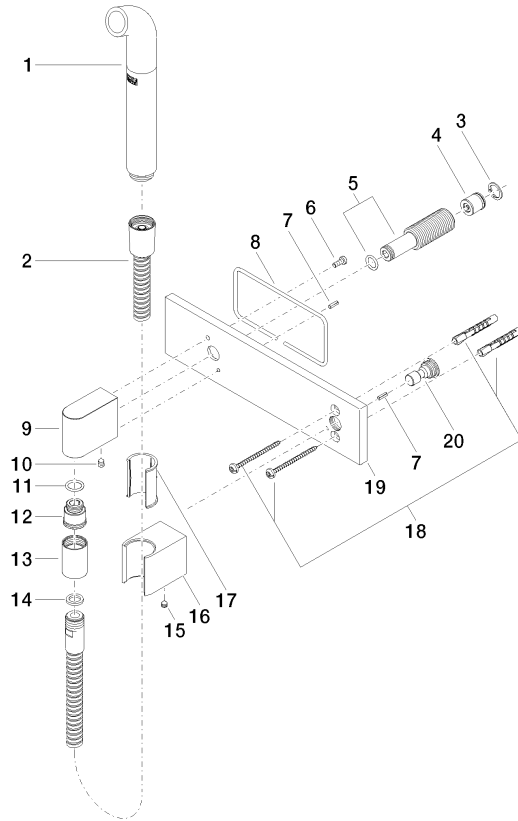

**Affusion pipe with cover plate FlowReduce - Dark Chrome**

IMO

27 858 979

Fits: IMO, MEM, CL.1, CYO

- laminar flow
- 3/8" shower outlet
- cover plate 240 x 60 mm
- metal shower hose 1250mm with integrated anti-twist protection
- 1/2" connection
- plug-link mounting
- max. flow 7 l/min
- This product can help a building meet the requirements of Green Building Rating Systems, e.g. LEED®, BREEAM®, DGNB

27 858 979

mm [inches]

Certificates

Belgaqua\_24-007- LGA\_38675.  
27\_7.

27 858 979

Parts for other finishes can be found here: [Chrome](#)

## Spare parts list

No.	Item Number	Name	Quantity used	Delivery time
1	04 12 11 073 01-19	spout	1	20
2	90 30 02 072 00-19	Metal shower hose 1/2" x 3/8" x 1250 mm - Dark Chrome	1	20
3	09 16 01 014 90	ring	1	2
4	90 23 01 147 00 90	back-flow preventer	1	2
5	90 24 03 212 00 90	nipple	1	2
6	09 14 10 008 90	seal	1	2
7	09 31 11 026 90	pin	2	2
8	09 14 03 127 90	seal	1	2
9	09 11 03 046-19	connection	1	20
10	90 31 11 004 00 90	pin	1	2
11	90 14 10 077 00 90	seal	1	2
12	09 24 03 107 20 90	nipple	1	2
13	90 21 02 069 00-19	cover	1	20
14	90 14 20 026 00 90	seal	1	2
15	90 31 11 112 00 90	pin	1	2
16	09 17 20 044-19	holder	1	20
17	09 18 40 078 90	sleeve	1	2
18	05 30 31 025 00 90	fixing set	1	2
19	09 11 02 133-19	plate	1	20
20	09 24 03 073 90	nipple	1	2