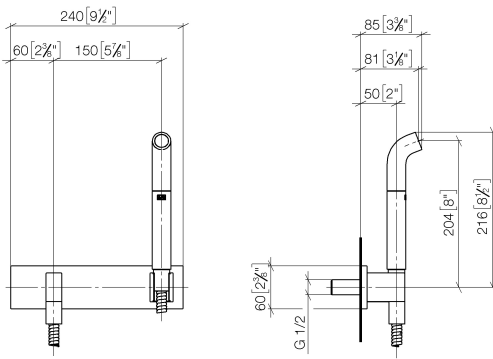

**Affusion pipe with cover plate FlowReduce - Dark Chrome**

IMO

27 858 979

Fits: IMO, MEM, CL.1, CYO

- laminar flow
- 3/8" shower outlet
- cover plate 240 x 60 mm
- metal shower hose 1250mm with integrated anti-twist protection
- 1/2" connection
- plug-link mounting
- max. flow 7 l/min
- This product can help a building meet the requirements of Green Building Rating Systems, e.g. LEED®, BREEAM®, DGNB

27 858 979

mm [inches]

Certificates

Belgaqua\_24-007- LGA\_38675.  
27\_7.

27 858 979

Parts for other finishes can be found here: [Chrome](#)

## Spare parts list

No.	Item Number	Name	Quantity used	Delivery time
1	04 12 11 073 01-19	spout	1	20
2	90 30 02 072 00-19	Metal shower hose 1/2" x 3/8" x 1250 mm - Dark Chrome	1	20
3	09 16 01 014 90	ring	1	2
4	90 23 01 147 00 90	back-flow preventer	1	2
5	90 24 03 212 00 90	nipple	1	2
6	09 14 10 008 90	seal	1	2
7	09 31 11 026 90	pin	2	2
8	09 14 03 127 90	seal	1	2
9	09 11 03 046-19	connection	1	20
10	90 31 11 004 00 90	pin	1	2
11	90 14 10 077 00 90	seal	1	2
12	09 24 03 107 20 90	nipple	1	2
13	90 21 02 069 00-19	cover	1	20
14	90 14 20 026 00 90	seal	1	2
15	90 31 11 112 00 90	pin	1	2
16	09 17 20 044-19	holder	1	20
17	09 18 40 078 90	sleeve	1	2
18	05 30 31 025 00 90	fixing set	1	2
19	09 11 02 133-19	plate	1	20
20	09 24 03 073 90	nipple	1	2