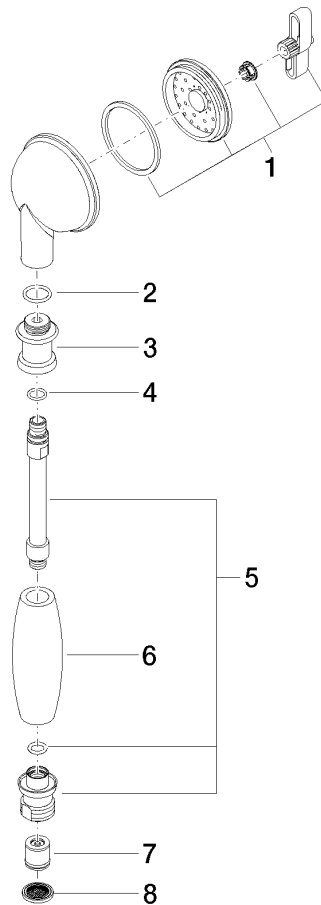

MADISON Metal hand shower with porcelain insert (white) - Durabrand (23kt Gold)

MADISON

28 002 970

- COMPACT RAIN, max. flow rate 9 l/min (at 3 bar)
- Function from: 6 l/min
- spray head Ø 64mm
- 1/2" connection
- WRAS 1809019

Intrinsic protection against back flow.

	Durabrand (23kt Gold)	28 002 970-09
	Chrome	28 002 970-00
	Chrome	28 002 970-00 0010
	Gold (23.9kt)	28 002 970-01
	Brushed Platinum	28 002 970-06
	Brushed Platinum	28 002 970-06 0010
	Platinum	28 002 970-08
	Platinum	28 002 970-08 0010
	Durabrand (23kt Gold)	28 002 970-09 0010
	Brushed Durabrand (23kt Gold)	28 002 970-28
	Brushed Durabrand (23kt Gold)	28 002 970-28 0010
	Brushed Chrome	28 002 970-93
	Brushed Chrome	28 002 970-93 0010
	Brushed Dark Platinum	28 002 970-99
	Brushed Dark Platinum	28 002 970-99 0010

28 002 970
mm [inches]

Flow rate chart

Certificates

WRAS_1809019. LGA_8492.

28 002 970
Parts for other finishes can be found here: [Chrome](#)

Spare parts list

No.	Item Number	Name	Quantity used	Delivery time
1	90 12 01 010 00 90	set	1	2
2	09 14 10 069 90	seal	1	2
3	09 24 04 059 20-09	nipple	1	40
4	09 14 10 042 90	seal	1	2
5	90 28 22 033 00-09	insert	1	-
Spare part can no longer be ordered, please order the replacement item				
6	11 167 820 60	handle	1	2
7	09 23 01 077 90	flow reducer	1	2
8	09 23 01 039 90	sieve	1	2