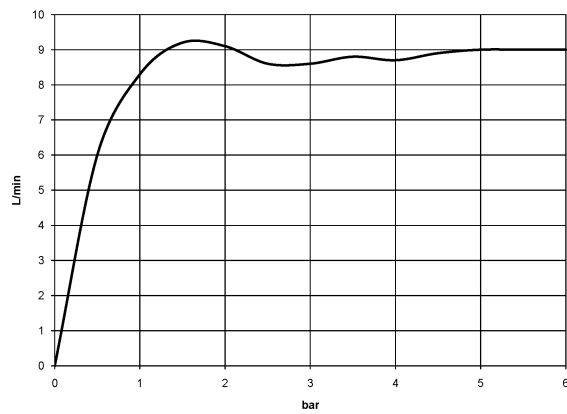

MADISON Metal hand shower with porcelain insert (white) - Durabrand (23kt Gold)

MADISON

28 002 970

- COMPACT RAIN, max. flow rate 9 l/min (at 3 bar)
- Function from: 6 l/min
- spray head Ø 64mm
- 1/2" connection
- WRAS 1809019

Intrinsic protection against back flow.

	Durabrand (23kt Gold)	28 002 970-09
	Chrome	28 002 970-00
	Chrome	28 002 970-00 0010
	Gold (23.9kt)	28 002 970-01
	Brushed Platinum	28 002 970-06
	Brushed Platinum	28 002 970-06 0010
	Platinum	28 002 970-08
	Platinum	28 002 970-08 0010
	Durabrand (23kt Gold)	28 002 970-09 0010
	Brushed Durabrand (23kt Gold)	28 002 970-28
	Brushed Durabrand (23kt Gold)	28 002 970-28 0010
	Brushed Chrome	28 002 970-93
	Brushed Chrome	28 002 970-93 0010
	Brushed Dark Platinum	28 002 970-99
	Brushed Dark Platinum	28 002 970-99 0010

28 002 970
mm [inches]

Flow rate chart

Certificates

WRAS_1809019. LGA_8492.

28 002 970
Parts for other finishes can be found here: [Chrome](#)

Spare parts list

No.	Item Number	Name	Quantity used	Delivery time
1	90 12 01 010 00 90	set	1	2
2	09 14 10 069 90	seal	1	2
3	09 24 04 059 20-09	nipple	1	40
4	09 14 10 042 90	seal	1	2
5	90 28 22 033 00-09	insert	1	-
Spare part can no longer be ordered, please order the replacement item				
6	11 167 820 60	handle	1	2
7	09 23 01 077 90	flow reducer	1	2
8	09 23 01 039 90	sieve	1	2