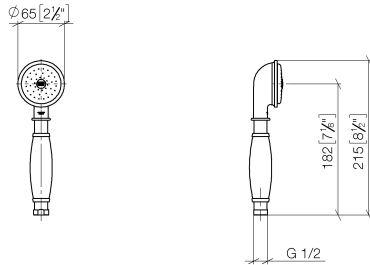

MADISON Metal hand shower with porcelain insert (white) - Durabrand (23kt Gold)

MADISON

28 002 970

- COMPACT RAIN, max. flow rate 9 l/min (at 3 bar)
- Function from: 6 l/min
- spray head Ø 64mm
- 1/2" connection
- WRAS 1809019

Intrinsic protection against back flow.

	Durabrand (23kt Gold)	28 002 970-09
	Chrome	28 002 970-00
	Chrome	28 002 970-00 0010
	Gold (23.9kt)	28 002 970-01
	Brushed Platinum	28 002 970-06
	Brushed Platinum	28 002 970-06 0010
	Platinum	28 002 970-08
	Platinum	28 002 970-08 0010
	Durabrand (23kt Gold)	28 002 970-09 0010
	Brushed Durabrand (23kt Gold)	28 002 970-28
	Brushed Durabrand (23kt Gold)	28 002 970-28 0010
	Brushed Chrome	28 002 970-93
	Brushed Chrome	28 002 970-93 0010
	Brushed Dark Platinum	28 002 970-99
	Brushed Dark Platinum	28 002 970-99 0010

28 002 970
mm [inches]

Flow rate chart

Certificates

WRAS_1809019. LGA_8492.

28 002 970
Parts for other finishes can be found here: [Chrome](#)

Spare parts list

No.	Item Number	Name	Quantity used	Delivery time
1	90 12 01 010 00 90	set	1	2
2	09 14 10 069 90	seal	1	2
3	09 24 04 059 20-09	nipple	1	40
4	09 14 10 042 90	seal	1	2
5	90 28 22 033 00-09	insert	1	-
Spare part can no longer be ordered, please order the replacement item				
6	11 167 820 60	handle	1	2
7	09 23 01 077 90	flow reducer	1	2
8	09 23 01 039 90	sieve	1	2