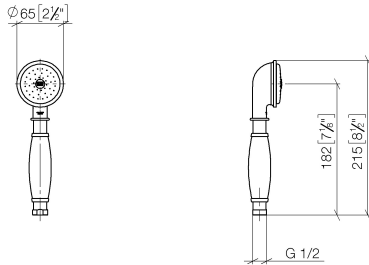

MADISON Metal hand shower with porcelain insert (white) - Brushed Dark Platinum

MADISON

28 002 970

- COMPACT RAIN, max. flow rate 9 l/min (at 3 bar)
- Function from: 6 l/min
- spray head Ø 64mm
- 1/2" connection
- WRAS 1809019

Intrinsic protection against back flow.

	Brushed Dark Platinum	28 002 970-99
	Chrome	28 002 970-00
	Chrome	28 002 970-00 0010
	Gold (23.9kt)	28 002 970-01
	Brushed Platinum	28 002 970-06
	Brushed Platinum	28 002 970-06 0010
	Platinum	28 002 970-08
	Platinum	28 002 970-08 0010
	Durabrand (23kt Gold)	28 002 970-09
	Durabrand (23kt Gold)	28 002 970-09 0010
	Brushed Durabrand (23kt Gold)	28 002 970-28
	Brushed Durabrand (23kt Gold)	28 002 970-28 0010
	Brushed Chrome	28 002 970-93
	Brushed Chrome	28 002 970-93 0010
	Brushed Dark Platinum	28 002 970-99 0010

28 002 970
mm [inches]

Flow rate chart

Certificates

WRAS_1809019. LGA_8492.

28 002 970

Parts for other finishes can be found here: [Chrome](#)

Spare parts list

No.	Item Number	Name	Quantity used	Delivery time
1	90 12 01 010 00 90	set	1	2
2	09 14 10 069 90	seal	1	2
3	09 24 04 059 20-99	nipple	1	30
4	09 14 10 042 90	seal	1	2
5	90 28 22 033 00-99	insert	1	30
6	11 167 820 60	handle	1	2
7	09 23 01 077 90	flow reducer	1	2
8	09 23 01 039 90	sieve	1	2