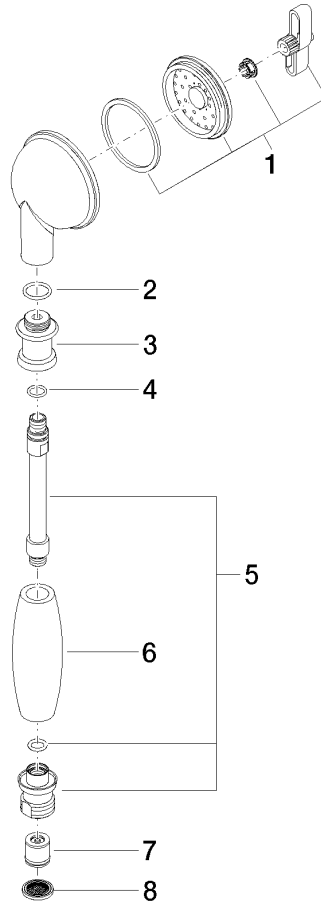

MADISON Metal hand shower with porcelain insert (white) - Brushed Dark Platinum

MADISON

28 002 970

- COMPACT RAIN, max. flow rate 9 l/min (at 3 bar)
- Function from: 6 l/min
- spray head Ø 64mm
- 1/2" connection
- WRAS 1809019

Intrinsic protection against back flow.

	Brushed Dark Platinum	28 002 970-99
	Chrome	28 002 970-00
	Chrome	28 002 970-00 0010
	Gold (23.9kt)	28 002 970-01
	Brushed Platinum	28 002 970-06
	Brushed Platinum	28 002 970-06 0010
	Platinum	28 002 970-08
	Platinum	28 002 970-08 0010
	Durabrand (23kt Gold)	28 002 970-09
	Durabrand (23kt Gold)	28 002 970-09 0010
	Brushed Durabrand (23kt Gold)	28 002 970-28
	Brushed Durabrand (23kt Gold)	28 002 970-28 0010
	Brushed Chrome	28 002 970-93
	Brushed Chrome	28 002 970-93 0010
	Brushed Dark Platinum	28 002 970-99 0010

28 002 970
mm [inches]

Flow rate chart

Certificates

WRAS_1809019. LGA_8492.

28 002 970

Parts for other finishes can be found here: [Chrome](#)

Spare parts list

No.	Item Number	Name	Quantity used	Delivery time
1	90 12 01 010 00 90	set	1	2
2	09 14 10 069 90	seal	1	2
3	09 24 04 059 20-99	nipple	1	30
4	09 14 10 042 90	seal	1	2
5	90 28 22 033 00-99	insert	1	30
6	11 167 820 60	handle	1	2
7	09 23 01 077 90	flow reducer	1	2
8	09 23 01 039 90	sieve	1	2