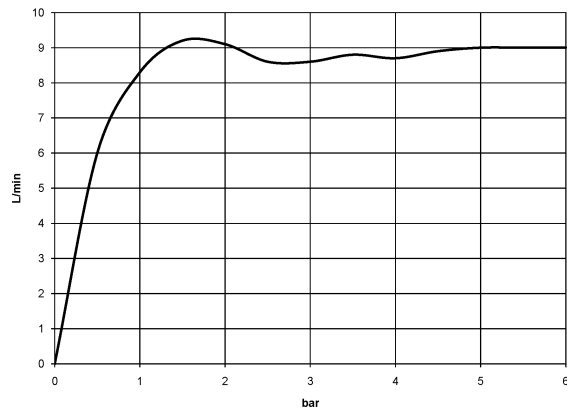

MADISON Metal hand shower with porcelain insert (white) - Brushed Dark Platinum

MADISON

28 002 970

- COMPACT RAIN, max. flow rate 9 l/min (at 3 bar)
- Function from: 6 l/min
- spray head Ø 64mm
- 1/2" connection
- WRAS 1809019

Intrinsic protection against back flow.

	Brushed Dark Platinum	28 002 970-99
	Chrome	28 002 970-00
	Chrome	28 002 970-00 0010
	Gold (23.9kt)	28 002 970-01
	Brushed Platinum	28 002 970-06
	Brushed Platinum	28 002 970-06 0010
	Platinum	28 002 970-08
	Platinum	28 002 970-08 0010
	Durabrand (23kt Gold)	28 002 970-09
	Durabrand (23kt Gold)	28 002 970-09 0010
	Brushed Durabrand (23kt Gold)	28 002 970-28
	Brushed Durabrand (23kt Gold)	28 002 970-28 0010
	Brushed Chrome	28 002 970-93
	Brushed Chrome	28 002 970-93 0010
	Brushed Dark Platinum	28 002 970-99 0010

28 002 970
mm [inches]

Flow rate chart

Certificates

WRAS_1809019. LGA_8492.

28 002 970

Parts for other finishes can be found here: [Chrome](#)

Spare parts list

No.	Item Number	Name	Quantity used	Delivery time
1	90 12 01 010 00 90	set	1	2
2	09 14 10 069 90	seal	1	2
3	09 24 04 059 20-99	nipple	1	30
4	09 14 10 042 90	seal	1	2
5	90 28 22 033 00-99	insert	1	30
6	11 167 820 60	handle	1	2
7	09 23 01 077 90	flow reducer	1	2
8	09 23 01 039 90	sieve	1	2