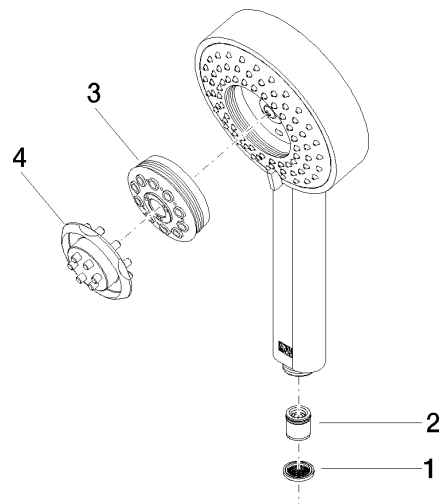

28 012 979

- Four settings: COMPACT RAIN, COMPACT SOFT FLOW, COMPACT AQUAPRESSURE FLOW, COMPACT CASCADE, max. flow rate 15 l/min (at 3 bar)
- with anti-scale system
- spray head Ø 120mm
- 1/2" connection

Intrinsic protection against back flow.

Fits: IMO, LULU, MADISON, MEM, TARA, CL.1, LISSÉ, VAIA, META, CYO

	Platinum	28 012 979-08
	Chrome	28 012 979-00
	Chrome	28 012 979-00 0010
	Brushed Platinum	28 012 979-06 0010
	Brushed Platinum	28 012 979-06
	Platinum	28 012 979-08 0010
	Dark Chrome	28 012 979-19
	Dark Chrome	28 012 979-19 0010
	Light Gold	28 012 979-26 0010
	Light Gold	28 012 979-26
	Brushed Light Gold	28 012 979-27 0010
	Brushed Light Gold	28 012 979-27
	Brushed Durabrass (23kt Gold)	28 012 979-28
	Brushed Durabrass (23kt Gold)	28 012 979-28 0010
	Matte Black	28 012 979-33 0010
	Matte Black	28 012 979-33
	Brushed Bronze	28 012 979-42 0010
	Brushed Bronze	28 012 979-42
	Brushed Champagne (22kt Gold)	28 012 979-46
	Brushed Champagne (22kt Gold)	28 012 979-46 0010
	Champagne (22kt Gold)	28 012 979-47
	Champagne (22kt Gold)	28 012 979-47 0010
	Brushed Chrome	28 012 979-93
	Brushed Chrome	28 012 979-93 0010
	Brushed Dark Platinum	28 012 979-99 0010
	Brushed Dark Platinum	28 012 979-99

Hand shower - Platinum

IMO

28 012 979

28 012 979

mm [inches]

Flow rate chart

Certificates

LGA_29980.

28 012 979

Parts for other finishes can be found here: [Chrome](#)

Spare parts list

No.	Item Number	Name	Quantity used	Delivery time
1	09 23 01 039 90	sieve	1	2
2	09 23 01 046 90	back-flow preventer	1	2
3	04 12 11 071 00 90	shower	1	2
4	09 30 09 022 90	key	1	2