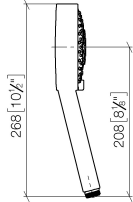

28 012 979

- Four settings: COMPACT RAIN, COMPACT SOFT FLOW, COMPACT AQUAPRESSURE FLOW, COMPACT CASCADE, max. flow rate 15 l/min (at 3 bar)
- with anti-scale system
- spray head Ø 120mm
- 1/2" connection

Intrinsic protection against back flow.

Fits: IMO, LULU, MADISON, MEM, TARA, CL.1, LISSÉ, VAIA, META, CYO

	Platinum	28 012 979-08
	Chrome	28 012 979-00
	Chrome	28 012 979-00 0010
	Brushed Platinum	28 012 979-06 0010
	Brushed Platinum	28 012 979-06
	Platinum	28 012 979-08 0010
	Dark Chrome	28 012 979-19
	Dark Chrome	28 012 979-19 0010
	Light Gold	28 012 979-26 0010
	Light Gold	28 012 979-26
	Brushed Light Gold	28 012 979-27 0010
	Brushed Light Gold	28 012 979-27
	Brushed Durabrass (23kt Gold)	28 012 979-28
	Brushed Durabrass (23kt Gold)	28 012 979-28 0010
	Matte Black	28 012 979-33 0010
	Matte Black	28 012 979-33
	Brushed Bronze	28 012 979-42 0010
	Brushed Bronze	28 012 979-42
	Brushed Champagne (22kt Gold)	28 012 979-46
	Brushed Champagne (22kt Gold)	28 012 979-46 0010
	Champagne (22kt Gold)	28 012 979-47
	Champagne (22kt Gold)	28 012 979-47 0010
	Brushed Chrome	28 012 979-93
	Brushed Chrome	28 012 979-93 0010
	Brushed Dark Platinum	28 012 979-99 0010
	Brushed Dark Platinum	28 012 979-99

Hand shower - Platinum

IMO

28 012 979

28 012 979

mm [inches]

Flow rate chart

Certificates

LGA_29980.