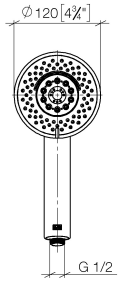

28 012 979

- Four settings: COMPACT RAIN, COMPACT SOFT FLOW, COMPACT AQUAPRESSURE FLOW, COMPACT CASCADE, max. flow rate 15 l/min (at 3 bar)
- with anti-scale system
- spray head Ø 120mm
- 1/2" connection

Intrinsic protection against back flow.

Fits: IMO, LULU, MADISON, MEM, TARA, CL.1, LISSÉ, VAIA, META, CYO

	Platinum	28 012 979-08
	Chrome	28 012 979-00
	Chrome	28 012 979-00 0010
	Brushed Platinum	28 012 979-06 0010
	Brushed Platinum	28 012 979-06
	Platinum	28 012 979-08 0010
	Dark Chrome	28 012 979-19
	Dark Chrome	28 012 979-19 0010
	Light Gold	28 012 979-26 0010
	Light Gold	28 012 979-26
	Brushed Light Gold	28 012 979-27 0010
	Brushed Light Gold	28 012 979-27
	Brushed Durabrass (23kt Gold)	28 012 979-28
	Brushed Durabrass (23kt Gold)	28 012 979-28 0010
	Matte Black	28 012 979-33 0010
	Matte Black	28 012 979-33
	Brushed Bronze	28 012 979-42 0010
	Brushed Bronze	28 012 979-42
	Brushed Champagne (22kt Gold)	28 012 979-46
	Brushed Champagne (22kt Gold)	28 012 979-46 0010
	Champagne (22kt Gold)	28 012 979-47
	Champagne (22kt Gold)	28 012 979-47 0010
	Brushed Chrome	28 012 979-93
	Brushed Chrome	28 012 979-93 0010
	Brushed Dark Platinum	28 012 979-99 0010
	Brushed Dark Platinum	28 012 979-99

Hand shower - Platinum

IMO

28 012 979

28 012 979

mm [inches]

Flow rate chart

Certificates

LGA_29980.