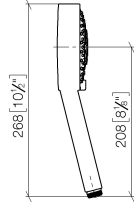

Hand shower - Dark Chrome

IMO

28 012 979

- Four settings: COMPACT RAIN, COMPACT SOFT FLOW, COMPACT AQUAPRESSURE FLOW, COMPACT CASCADE, max. flow rate 15 l/min (at 3 bar)
- with anti-scale system
- spray head Ø 120mm
- 1/2" connection

Intrinsic protection against back flow.

Fits: IMO, LULU, MADISON, MEM, TARA, CL.1, LISSÉ, VAIA, META, CYO

	Dark Chrome	28 012 979-19
	Chrome	28 012 979-00
	Chrome	28 012 979-00 0010
	Brushed Platinum	28 012 979-06 0010
	Brushed Platinum	28 012 979-06
	Platinum	28 012 979-08 0010
	Platinum	28 012 979-08
	Dark Chrome	28 012 979-19 0010
	Light Gold	28 012 979-26 0010
	Light Gold	28 012 979-26
	Brushed Light Gold	28 012 979-27 0010
	Brushed Light Gold	28 012 979-27
	Brushed Durabrass (23kt Gold)	28 012 979-28
	Brushed Durabrass (23kt Gold)	28 012 979-28 0010
	Matte Black	28 012 979-33 0010
	Matte Black	28 012 979-33
	Brushed Bronze	28 012 979-42 0010
	Brushed Bronze	28 012 979-42
	Brushed Champagne (22kt Gold)	28 012 979-46
	Brushed Champagne (22kt Gold)	28 012 979-46 0010
	Champagne (22kt Gold)	28 012 979-47
	Champagne (22kt Gold)	28 012 979-47 0010
	Brushed Chrome	28 012 979-93
	Brushed Chrome	28 012 979-93 0010
	Brushed Dark Platinum	28 012 979-99 0010
	Brushed Dark Platinum	28 012 979-99

Hand shower - Dark Chrome

IMO

28 012 979

28 012 979

mm [inches]

Flow rate chart

Certificates

LGA_29980.