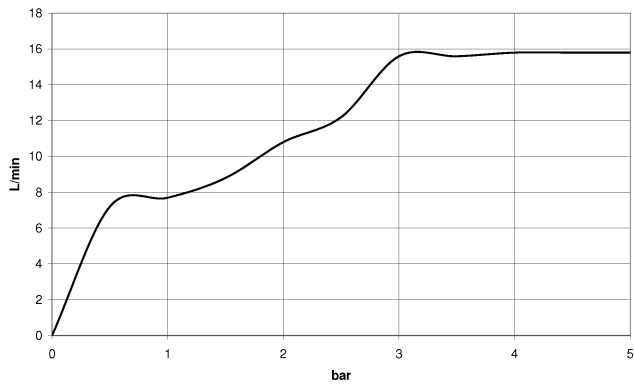

Hand shower - Dark Chrome

IMO

28 012 979

- Four settings: COMPACT RAIN, COMPACT SOFT FLOW, COMPACT AQUAPRESSURE FLOW, COMPACT CASCADE, max. flow rate 15 l/min (at 3 bar)
- with anti-scale system
- spray head Ø 120mm
- 1/2" connection

Hand shower - Dark Chrome

IMO

28 012 979

28 012 979

mm [inches]

Flow rate chart

Certificates

LGA_29980.