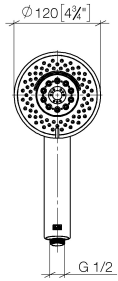

Hand shower - Dark Chrome

IMO

28 012 979

- Four settings: COMPACT RAIN, COMPACT SOFT FLOW, COMPACT AQUAPRESSURE FLOW, COMPACT CASCADE, max. flow rate 15 l/min (at 3 bar)
- with anti-scale system
- spray head Ø 120mm
- 1/2" connection

Intrinsic protection against back flow.

Fits: IMO, LULU, MADISON, MEM, TARA, CL.1, LISSÉ, VAIA, META, CYO

	Dark Chrome	28 012 979-19
	Chrome	28 012 979-00
	Chrome	28 012 979-00 0010
	Brushed Platinum	28 012 979-06 0010
	Brushed Platinum	28 012 979-06
	Platinum	28 012 979-08 0010
	Platinum	28 012 979-08
	Dark Chrome	28 012 979-19 0010
	Light Gold	28 012 979-26 0010
	Light Gold	28 012 979-26
	Brushed Light Gold	28 012 979-27 0010
	Brushed Light Gold	28 012 979-27
	Brushed Durabrass (23kt Gold)	28 012 979-28
	Brushed Durabrass (23kt Gold)	28 012 979-28 0010
	Matte Black	28 012 979-33 0010
	Matte Black	28 012 979-33
	Brushed Bronze	28 012 979-42 0010
	Brushed Bronze	28 012 979-42
	Brushed Champagne (22kt Gold)	28 012 979-46
	Brushed Champagne (22kt Gold)	28 012 979-46 0010
	Champagne (22kt Gold)	28 012 979-47
	Champagne (22kt Gold)	28 012 979-47 0010
	Brushed Chrome	28 012 979-93
	Brushed Chrome	28 012 979-93 0010
	Brushed Dark Platinum	28 012 979-99 0010
	Brushed Dark Platinum	28 012 979-99

Hand shower - Dark Chrome

IMO

28 012 979

28 012 979

mm [inches]

Flow rate chart

Certificates

LGA_29980.