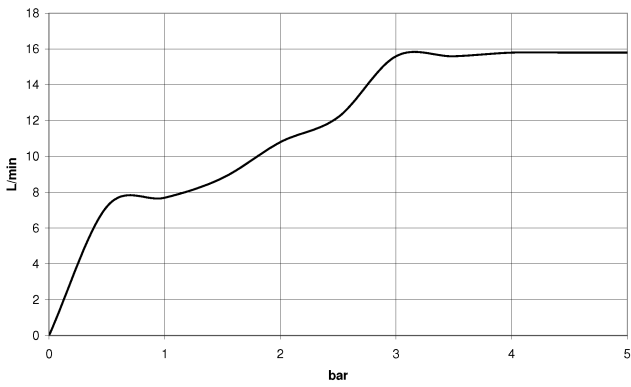

## Hand shower - Light Gold

IMO

28 012 979

- Four settings: COMPACT RAIN, COMPACT SOFT FLOW, COMPACT AQUAPRESSURE FLOW, COMPACT CASCADE, max. flow rate 15 l/min (at 3 bar)
- with anti-scale system
- spray head Ø 120mm
- 1/2" connection

## Hand shower - Light Gold

---

IMO

28 012 979

28 012 979

mm [inches]

Flow rate chart

Certificates