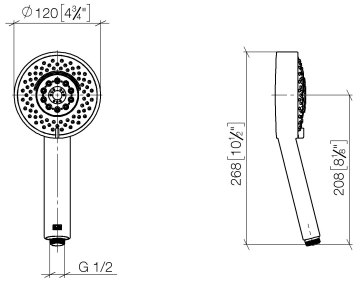

## Hand shower - Light Gold

IMO

28 012 979

- Four settings: COMPACT RAIN, COMPACT SOFT FLOW, COMPACT AQUAPRESSURE FLOW, COMPACT CASCADE, max. flow rate 15 l/min (at 3 bar)
- with anti-scale system
- spray head Ø 120mm
- 1/2" connection

## Hand shower - Light Gold

---

IMO

28 012 979

28 012 979

mm [inches]

Flow rate chart

Certificates