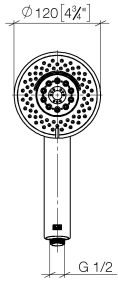

Hand shower - Matte Black

IMO

28 012 979

- Four settings: COMPACT RAIN, COMPACT SOFT FLOW, COMPACT AQUAPRESSURE FLOW, COMPACT CASCADE, max. flow rate 15 l/min (at 3 bar)
- with anti-scale system
- spray head Ø 120mm
- 1/2" connection

Intrinsic protection against back flow.

Fits: IMO, LULU, MADISON, MEM, TARA, CL.1, LISSÉ, VAIA, META, CYO

	Matte Black	28 012 979-33
	Chrome	28 012 979-00
	Chrome	28 012 979-00 0010
	Brushed Platinum	28 012 979-06 0010
	Brushed Platinum	28 012 979-06
	Platinum	28 012 979-08 0010
	Platinum	28 012 979-08
	Dark Chrome	28 012 979-19
	Dark Chrome	28 012 979-19 0010
	Light Gold	28 012 979-26 0010
	Light Gold	28 012 979-26
	Brushed Light Gold	28 012 979-27 0010
	Brushed Light Gold	28 012 979-27
	Brushed Durabrass (23kt Gold)	28 012 979-28
	Brushed Durabrass (23kt Gold)	28 012 979-28 0010
	Matte Black	28 012 979-33 0010
	Brushed Bronze	28 012 979-42 0010
	Brushed Bronze	28 012 979-42
	Brushed Champagne (22kt Gold)	28 012 979-46
	Brushed Champagne (22kt Gold)	28 012 979-46 0010
	Champagne (22kt Gold)	28 012 979-47
	Champagne (22kt Gold)	28 012 979-47 0010
	Brushed Chrome	28 012 979-93
	Brushed Chrome	28 012 979-93 0010
	Brushed Dark Platinum	28 012 979-99 0010
	Brushed Dark Platinum	28 012 979-99

Hand shower - Matte Black

IMO

28 012 979

28 012 979

mm [inches]

Flow rate chart

Certificates

LGA_29980.