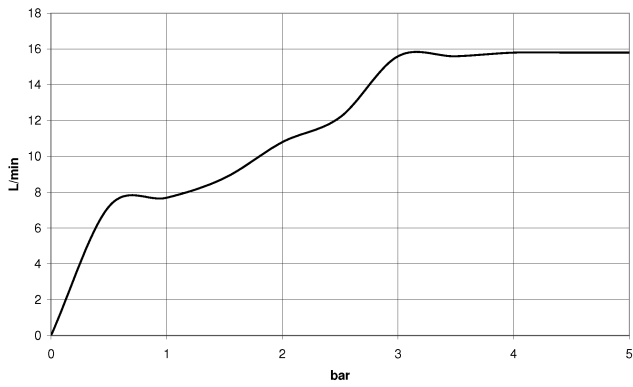

Hand shower - Matte Black

IMO

28 012 979

- Four settings: COMPACT RAIN, COMPACT SOFT FLOW, COMPACT AQUAPRESSURE FLOW, COMPACT CASCADE, max. flow rate 15 l/min (at 3 bar)
- with anti-scale system
- spray head Ø 120mm
- 1/2" connection

Hand shower - Matte Black

IMO

28 012 979

28 012 979

mm [inches]

Flow rate chart

Certificates

LGA_29980.