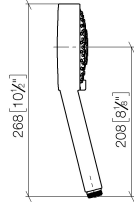

Hand shower - Matte Black

IMO

28 012 979

- Four settings: COMPACT RAIN, COMPACT SOFT FLOW, COMPACT AQUAPRESSURE FLOW, COMPACT CASCADE, max. flow rate 15 l/min (at 3 bar)
- with anti-scale system
- spray head Ø 120mm
- 1/2" connection

Intrinsic protection against back flow.

Fits: IMO, LULU, MADISON, MEM, TARA, CL.1, LISSÉ, VAIA, META, CYO

	Matte Black	28 012 979-33
	Chrome	28 012 979-00
	Chrome	28 012 979-00 0010
	Brushed Platinum	28 012 979-06 0010
	Brushed Platinum	28 012 979-06
	Platinum	28 012 979-08 0010
	Platinum	28 012 979-08
	Dark Chrome	28 012 979-19
	Dark Chrome	28 012 979-19 0010
	Light Gold	28 012 979-26 0010
	Light Gold	28 012 979-26
	Brushed Light Gold	28 012 979-27 0010
	Brushed Light Gold	28 012 979-27
	Brushed Durabrass (23kt Gold)	28 012 979-28
	Brushed Durabrass (23kt Gold)	28 012 979-28 0010
	Matte Black	28 012 979-33 0010
	Brushed Bronze	28 012 979-42 0010
	Brushed Bronze	28 012 979-42
	Brushed Champagne (22kt Gold)	28 012 979-46
	Brushed Champagne (22kt Gold)	28 012 979-46 0010
	Champagne (22kt Gold)	28 012 979-47
	Champagne (22kt Gold)	28 012 979-47 0010
	Brushed Chrome	28 012 979-93
	Brushed Chrome	28 012 979-93 0010
	Brushed Dark Platinum	28 012 979-99 0010
	Brushed Dark Platinum	28 012 979-99

Hand shower - Matte Black

IMO

28 012 979

28 012 979

mm [inches]

Flow rate chart

Certificates

LGA_29980.