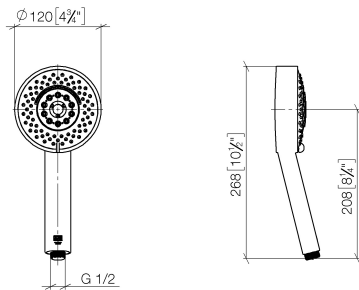

Hand shower FlowReduce - Matte Black

IMO

28 012 979

- Four settings: COMPACT RAIN, COMPACT SOFT FLOW, COMPACT AQUAPRESSURE FLOW, COMPACT CASCADE, max. flow rate 6.8 l/min (at 3 bar)
- with anti-scale system
- spray head Ø 120mm
- 1/2" connection
- This product can help a building meet the requirements of Green Building Rating Systems, e.g. LEED®, BREEAM®, DGNB

Intrinsic protection against back flow.

Fits: IMO, LULU, MADISON, MEM, TARA, CL.1, LISSÉ, VAIA, META, CYO

	Matte Black	28 012 979-33 0010
	Chrome	28 012 979-00
	Chrome	28 012 979-00 0010
	Brushed Platinum	28 012 979-06 0010
	Brushed Platinum	28 012 979-06
	Platinum	28 012 979-08 0010
	Platinum	28 012 979-08
	Dark Chrome	28 012 979-19
	Dark Chrome	28 012 979-19 0010
	Light Gold	28 012 979-26 0010
	Light Gold	28 012 979-26
	Brushed Light Gold	28 012 979-27 0010
	Brushed Light Gold	28 012 979-27
	Brushed Durabrass (23kt Gold)	28 012 979-28
	Brushed Durabrass (23kt Gold)	28 012 979-28 0010
	Matte Black	28 012 979-33
	Brushed Bronze	28 012 979-42 0010
	Brushed Bronze	28 012 979-42
	Brushed Champagne (22kt Gold)	28 012 979-46
	Brushed Champagne (22kt Gold)	28 012 979-46 0010
	Champagne (22kt Gold)	28 012 979-47
	Champagne (22kt Gold)	28 012 979-47 0010
	Brushed Chrome	28 012 979-93
	Brushed Chrome	28 012 979-93 0010
	Brushed Dark Platinum	28 012 979-99 0010
	Brushed Dark Platinum	28 012 979-99

Hand shower FlowReduce - Matte Black

IMO

28 012 979

28 012 979

mm [inches]

Flow rate chart

Certificates

LGA_29980.