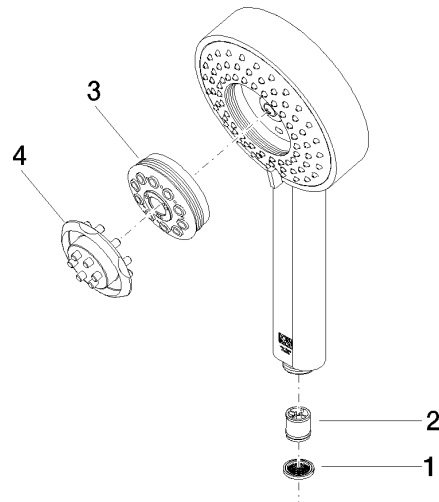

Hand shower FlowReduce - Matte Black

IMO

28 012 979

- Four settings: COMPACT RAIN, COMPACT SOFT FLOW, COMPACT AQUAPRESSURE FLOW, COMPACT CASCADE, max. flow rate 6.8 l/min (at 3 bar)
- with anti-scale system
- spray head Ø 120mm
- 1/2" connection
- This product can help a building meet the requirements of Green Building Rating Systems, e.g. LEED®, BREEAM®, DGNB

Intrinsic protection against back flow.

Fits: IMO, LULU, MADISON, MEM, TARA, CL.1, LISSÉ, VAIA, META, CYO

	Matte Black	28 012 979-33 0010
	Chrome	28 012 979-00
	Chrome	28 012 979-00 0010
	Brushed Platinum	28 012 979-06 0010
	Brushed Platinum	28 012 979-06
	Platinum	28 012 979-08 0010
	Platinum	28 012 979-08
	Dark Chrome	28 012 979-19
	Dark Chrome	28 012 979-19 0010
	Light Gold	28 012 979-26 0010
	Light Gold	28 012 979-26
	Brushed Light Gold	28 012 979-27 0010
	Brushed Light Gold	28 012 979-27
	Brushed Durabrass (23kt Gold)	28 012 979-28
	Brushed Durabrass (23kt Gold)	28 012 979-28 0010
	Matte Black	28 012 979-33
	Brushed Bronze	28 012 979-42 0010
	Brushed Bronze	28 012 979-42
	Brushed Champagne (22kt Gold)	28 012 979-46
	Brushed Champagne (22kt Gold)	28 012 979-46 0010
	Champagne (22kt Gold)	28 012 979-47
	Champagne (22kt Gold)	28 012 979-47 0010
	Brushed Chrome	28 012 979-93
	Brushed Chrome	28 012 979-93 0010
	Brushed Dark Platinum	28 012 979-99 0010
	Brushed Dark Platinum	28 012 979-99

Hand shower FlowReduce - Matte Black

IMO

28 012 979

28 012 979

mm [inches]

Flow rate chart

Certificates

LGA_29980.

IAPMO_4976 (4).

28 012 979

Parts for other finishes can be found here: [Chrome](#)

Spare parts list

No.	Item Number	Name	Quantity used	Delivery time
1	09 23 01 039 90	sieve	1	2
2	09 23 01 166 90	flow reducer	1	2
3	04 12 11 071 00 90	shower	1	2
4	09 30 09 022 90	key	1	2