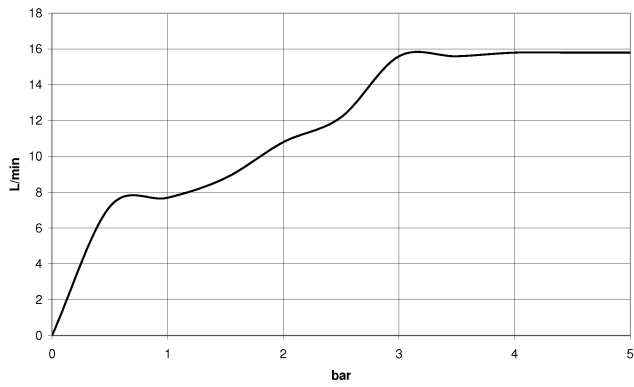

Hand shower - Brushed Bronze

IMO

28 012 979

- Four settings: COMPACT RAIN, COMPACT SOFT FLOW, COMPACT AQUAPRESSURE FLOW, COMPACT CASCADE, max. flow rate 15 l/min (at 3 bar)
- with anti-scale system
- spray head Ø 120mm
- 1/2" connection

Hand shower - Brushed Bronze

IMO

28 012 979

28 012 979

mm [inches]

Flow rate chart

Certificates

LGA_29980.