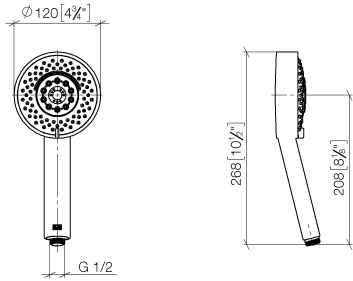

Hand shower - Brushed Bronze

IMO

28 012 979

- Four settings: COMPACT RAIN, COMPACT SOFT FLOW, COMPACT AQUAPRESSURE FLOW, COMPACT CASCADE, max. flow rate 15 l/min (at 3 bar)
- with anti-scale system
- spray head Ø 120mm
- 1/2" connection

Intrinsic protection against back flow.

Fits: IMO, LULU, MADISON, MEM, TARA, CL.1, LISSÉ, VAIA, META, CYO

	Brushed Bronze	28 012 979-42
	Chrome	28 012 979-00
	Chrome	28 012 979-00 0010
	Brushed Platinum	28 012 979-06 0010
	Brushed Platinum	28 012 979-06
	Platinum	28 012 979-08 0010
	Platinum	28 012 979-08
	Dark Chrome	28 012 979-19
	Dark Chrome	28 012 979-19 0010
	Light Gold	28 012 979-26 0010
	Light Gold	28 012 979-26
	Brushed Light Gold	28 012 979-27 0010
	Brushed Light Gold	28 012 979-27
	Brushed Durabrass (23kt Gold)	28 012 979-28
	Brushed Durabrass (23kt Gold)	28 012 979-28 0010
	Matte Black	28 012 979-33 0010
	Matte Black	28 012 979-33
	Brushed Bronze	28 012 979-42 0010
	Brushed Champagne (22kt Gold)	28 012 979-46
	Brushed Champagne (22kt Gold)	28 012 979-46 0010
	Champagne (22kt Gold)	28 012 979-47
	Champagne (22kt Gold)	28 012 979-47 0010
	Brushed Chrome	28 012 979-93
	Brushed Chrome	28 012 979-93 0010
	Brushed Dark Platinum	28 012 979-99 0010
	Brushed Dark Platinum	28 012 979-99

Hand shower - Brushed Bronze

IMO

28 012 979

28 012 979

mm [inches]

Flow rate chart

Certificates

LGA_29980.