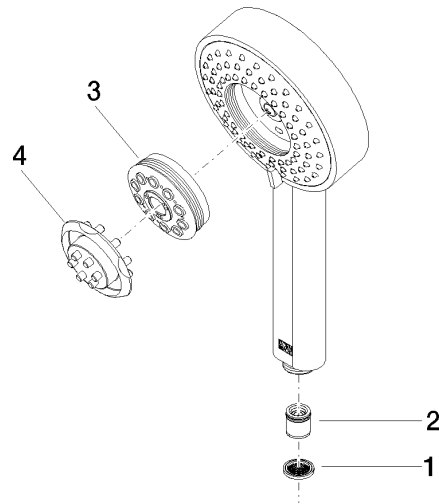

Hand shower - Brushed Bronze

IMO

28 012 979

- Four settings: COMPACT RAIN, COMPACT SOFT FLOW, COMPACT AQUAPRESSURE FLOW, COMPACT CASCADE, max. flow rate 15 l/min (at 3 bar)
- with anti-scale system
- spray head Ø 120mm
- 1/2" connection

Intrinsic protection against back flow.

Fits: IMO, LULU, MADISON, MEM, TARA, CL.1, LISSÉ, VAIA, META, CYO

	Brushed Bronze	28 012 979-42
	Chrome	28 012 979-00
	Chrome	28 012 979-00 0010
	Brushed Platinum	28 012 979-06 0010
	Brushed Platinum	28 012 979-06
	Platinum	28 012 979-08 0010
	Platinum	28 012 979-08
	Dark Chrome	28 012 979-19
	Dark Chrome	28 012 979-19 0010
	Light Gold	28 012 979-26 0010
	Light Gold	28 012 979-26
	Brushed Light Gold	28 012 979-27 0010
	Brushed Light Gold	28 012 979-27
	Brushed Durabrass (23kt Gold)	28 012 979-28
	Brushed Durabrass (23kt Gold)	28 012 979-28 0010
	Matte Black	28 012 979-33 0010
	Matte Black	28 012 979-33
	Brushed Bronze	28 012 979-42 0010
	Brushed Champagne (22kt Gold)	28 012 979-46
	Brushed Champagne (22kt Gold)	28 012 979-46 0010
	Champagne (22kt Gold)	28 012 979-47
	Champagne (22kt Gold)	28 012 979-47 0010
	Brushed Chrome	28 012 979-93
	Brushed Chrome	28 012 979-93 0010
	Brushed Dark Platinum	28 012 979-99 0010
	Brushed Dark Platinum	28 012 979-99

Hand shower - Brushed Bronze

IMO

28 012 979

28 012 979

mm [inches]

Flow rate chart

Certificates

LGA_29980.

28 012 979

Parts for other finishes can be found here: [Chrome](#)

Spare parts list

No.	Item Number	Name	Quantity used	Delivery time
1	09 23 01 039 90	sieve	1	2
2	09 23 01 046 90	back-flow preventer	1	2
3	04 12 11 071 00 90	shower	1	2
4	09 30 09 022 90	key	1	2