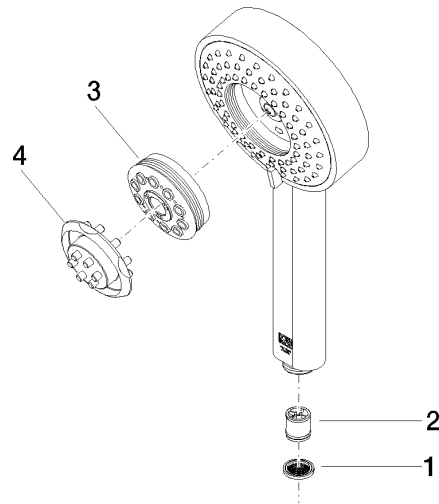

Hand shower FlowReduce - Brushed Champagne (22kt Gold)

IMO

28 012 979 Product version from 4/1/2024

- Four settings: COMPACT RAIN, COMPACT SOFT FLOW, COMPACT AQUAPRESSURE FLOW, COMPACT CASCADE, max. flow rate 6.8 l/min (at 3 bar)
- with anti-scale system
- spray head Ø 120mm
- 1/2" connection
- This product can help a building meet the requirements of Green Building Rating Systems, e.g. LEED®, BREEAM®, DGNB

Hand shower FlowReduce - Brushed Champagne (22kt Gold)

IMO

28 012 979 Product version from 4/1/2024

28 012 979 Product version from 4/1/2024

mm [inches]

Flow rate chart

Codes & Standards

DIN 4109

ISO 3822

Ü-Zeichen

Hand shower FlowReduce - Brushed Champagne (22kt Gold)

IMO

28 012 979 Product version from 4/1/2024

Certificates

LGA_29

28 012 979 Product version from 4/1/2024

Parts for other finishes can be found here: [Chrome](#)

Spare parts list

No.	Item Number	Name	Quantity used	Delivery time
1	09 23 01 039 90	sieve	1	2
2	09 23 01 166 90	flow reducer	1	2
3	04 12 11 071 00 90	shower	1	2
4	09 30 09 022 90	key	1	2