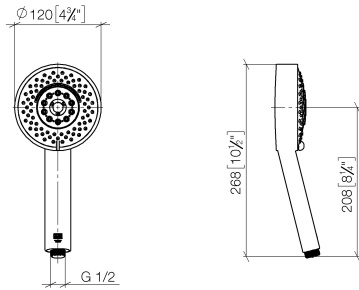

Hand shower FlowReduce - Brushed Champagne (22kt Gold)

IMO

28 012 979 Product version from 4/1/2024

- Four settings: COMPACT RAIN, COMPACT SOFT FLOW, COMPACT AQUAPRESSURE FLOW, COMPACT CASCADE, max. flow rate 6.8 l/min (at 3 bar)
- with anti-scale system
- spray head Ø 120mm
- 1/2" connection
- This product can help a building meet the requirements of Green Building Rating Systems, e.g. LEED®, BREEAM®, DGNB

Intrinsic protection against back flow.

Fits: IMO, LULU, MADISON, MEM, TARA, CL.1, LISSÉ, VAIA, META, CYO

	Brushed Champagne (22kt Gold)	28 012 979-46 0010
	Chrome	28 012 979-00
	Chrome	28 012 979-00 0010
	Brushed Platinum	28 012 979-06 0010
	Brushed Platinum	28 012 979-06
	Platinum	28 012 979-08 0010
	Platinum	28 012 979-08
	Dark Chrome	28 012 979-19
	Dark Chrome	28 012 979-19 0010
	Light Gold	28 012 979-26 0010
	Light Gold	28 012 979-26
	Brushed Light Gold	28 012 979-27 0010
	Brushed Light Gold	28 012 979-27
	Brushed Durabrass (23kt Gold)	28 012 979-28
	Brushed Durabrass (23kt Gold)	28 012 979-28 0010
	Matte Black	28 012 979-33 0010
	Matte Black	28 012 979-33
	Brushed Bronze	28 012 979-42 0010
	Brushed Bronze	28 012 979-42
	Brushed Champagne (22kt Gold)	28 012 979-46
	Champagne (22kt Gold)	28 012 979-47
	Champagne (22kt Gold)	28 012 979-47 0010
	Brushed Chrome	28 012 979-93
	Brushed Chrome	28 012 979-93 0010
	Brushed Dark Platinum	28 012 979-99 0010
	Brushed Dark Platinum	28 012 979-99

Hand shower FlowReduce - Brushed Champagne (22kt Gold)

IMO

28 012 979 Product version from 4/1/2024

28 012 979 Product version from 4/1/2024

mm [inches]

Flow rate chart

Codes & Standards

DIN 4109