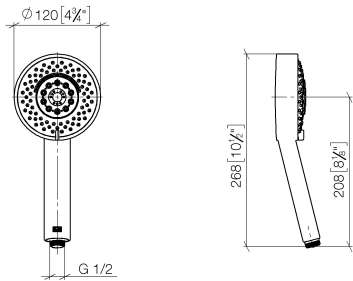

Hand shower - Champagne (22kt Gold)

IMO

28 012 979

- Four settings: COMPACT RAIN, COMPACT SOFT FLOW, COMPACT AQUAPRESSURE FLOW, COMPACT CASCADE, max. flow rate 15 l/min (at 3 bar)
- with anti-scale system
- spray head Ø 120mm
- 1/2" connection

Intrinsic protection against back flow.

Fits: IMO, LULU, MADISON, MEM, TARA, CL.1, LISSÉ, VAIA, META, CYO

	Champagne (22kt Gold)	28 012 979-47
	Chrome	28 012 979-00
	Chrome	28 012 979-00 0010
	Brushed Platinum	28 012 979-06 0010
	Brushed Platinum	28 012 979-06
	Platinum	28 012 979-08 0010
	Platinum	28 012 979-08
	Dark Chrome	28 012 979-19
	Dark Chrome	28 012 979-19 0010
	Light Gold	28 012 979-26 0010
	Light Gold	28 012 979-26
	Brushed Light Gold	28 012 979-27 0010
	Brushed Light Gold	28 012 979-27
	Brushed Durabrass (23kt Gold)	28 012 979-28
	Brushed Durabrass (23kt Gold)	28 012 979-28 0010
	Matte Black	28 012 979-33 0010
	Matte Black	28 012 979-33
	Brushed Bronze	28 012 979-42 0010
	Brushed Bronze	28 012 979-42
	Brushed Champagne (22kt Gold)	28 012 979-46
	Brushed Champagne (22kt Gold)	28 012 979-46 0010
	Champagne (22kt Gold)	28 012 979-47 0010
	Brushed Chrome	28 012 979-93
	Brushed Chrome	28 012 979-93 0010
	Brushed Dark Platinum	28 012 979-99 0010
	Brushed Dark Platinum	28 012 979-99

Hand shower - Champagne (22kt Gold)

IMO

28 012 979

28 012 979

mm [inches]

Flow rate chart

Certificates

LGA_29980.