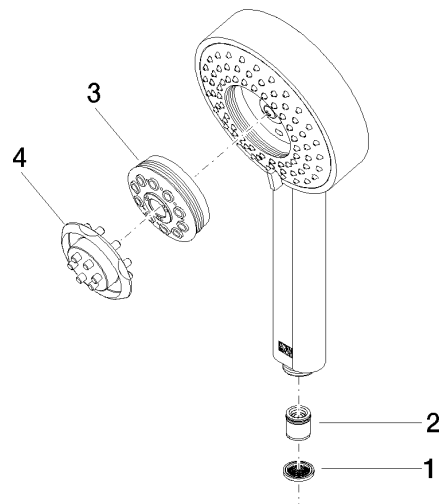

Hand shower - Brushed Chrome

IMO

28 012 979 Product version from 4/1/2024

- Four settings: COMPACT RAIN, COMPACT SOFT FLOW, COMPACT AQUAPRESSURE FLOW, COMPACT CASCADE, max. flow rate 15 l/min (at 3 bar)
- with anti-scale system
- spray head Ø 120mm
- 1/2" connection

Hand shower - Brushed Chrome

IMO

28 012 979 Product version from 4/1/2024

28 012 979 Product version from 4/1/2024

mm [inches]

Flow rate chart

Codes & Standards

DIN 4109

ISO 3822

Ü-Zeichen

Hand shower - Brushed Chrome

IMO

28 012 979 Product version from 4/1/2024

Certificates

LGA_29

28 012 979 Product version from 4/1/2024

Parts for other finishes can be found here: [Chrome](#)

Spare parts list

No.	Item Number	Name	Quantity used	Delivery time
1	09 23 01 039 90	sieve	1	2
2	09 23 01 046 90	back-flow preventer	1	2
3	04 12 11 071 00 90	shower	1	2
4	09 30 09 022 90	key	1	2