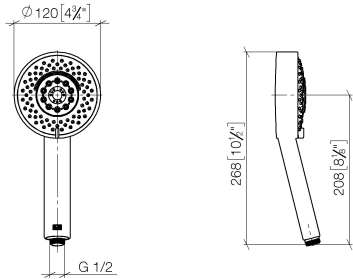

Hand shower - Brushed Chrome

IMO

28 012 979 Product version from 4/1/2024

- Four settings: COMPACT RAIN, COMPACT SOFT FLOW, COMPACT AQUAPRESSURE FLOW, COMPACT CASCADE, max. flow rate 15 l/min (at 3 bar)
- with anti-scale system
- spray head Ø 120mm
- 1/2" connection

Intrinsic protection against back flow.

Fits: IMO, LULU, MADISON, MEM, TARA, CL.1, LISSÉ, VAIA, META, CYO

	Brushed Chrome	28 012 979-93
	Chrome	28 012 979-00
	Chrome	28 012 979-00 0010
	Brushed Platinum	28 012 979-06 0010
	Brushed Platinum	28 012 979-06
	Platinum	28 012 979-08 0010
	Platinum	28 012 979-08
	Dark Chrome	28 012 979-19
	Dark Chrome	28 012 979-19 0010
	Light Gold	28 012 979-26 0010
	Light Gold	28 012 979-26
	Brushed Light Gold	28 012 979-27 0010
	Brushed Light Gold	28 012 979-27
	Brushed Durabrass (23kt Gold)	28 012 979-28
	Brushed Durabrass (23kt Gold)	28 012 979-28 0010
	Matte Black	28 012 979-33 0010
	Matte Black	28 012 979-33
	Brushed Bronze	28 012 979-42 0010
	Brushed Bronze	28 012 979-42
	Brushed Champagne (22kt Gold)	28 012 979-46
	Brushed Champagne (22kt Gold)	28 012 979-46 0010
	Champagne (22kt Gold)	28 012 979-47
	Champagne (22kt Gold)	28 012 979-47 0010
	Brushed Chrome	28 012 979-93 0010
	Brushed Dark Platinum	28 012 979-99 0010
	Brushed Dark Platinum	28 012 979-99

Hand shower - Brushed Chrome

IMO

28 012 979 Product version from 4/1/2024

28 012 979 Product version from 4/1/2024

mm [inches]

Flow rate chart

Codes & Standards

DIN 4109