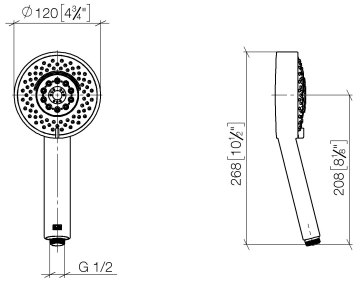

Hand shower - Brushed Dark Platinum

IMO

28 012 979

- Four settings: COMPACT RAIN, COMPACT SOFT FLOW, COMPACT AQUAPRESSURE FLOW, COMPACT CASCADE, max. flow rate 15 l/min (at 3 bar)
- with anti-scale system
- spray head Ø 120mm
- 1/2" connection

Intrinsic protection against back flow.

Fits: IMO, LULU, MADISON, MEM, TARA, CL.1, LISSÉ, VAIA, META, CYO

	Brushed Dark Platinum	28 012 979-99
	Chrome	28 012 979-00
	Chrome	28 012 979-00 0010
	Brushed Platinum	28 012 979-06 0010
	Brushed Platinum	28 012 979-06
	Platinum	28 012 979-08 0010
	Platinum	28 012 979-08
	Dark Chrome	28 012 979-19
	Dark Chrome	28 012 979-19 0010
	Light Gold	28 012 979-26 0010
	Light Gold	28 012 979-26
	Brushed Light Gold	28 012 979-27 0010
	Brushed Light Gold	28 012 979-27
	Brushed Durabrass (23kt Gold)	28 012 979-28
	Brushed Durabrass (23kt Gold)	28 012 979-28 0010
	Matte Black	28 012 979-33 0010
	Matte Black	28 012 979-33
	Brushed Bronze	28 012 979-42 0010
	Brushed Bronze	28 012 979-42
	Brushed Champagne (22kt Gold)	28 012 979-46
	Brushed Champagne (22kt Gold)	28 012 979-46 0010
	Champagne (22kt Gold)	28 012 979-47
	Champagne (22kt Gold)	28 012 979-47 0010
	Brushed Chrome	28 012 979-93
	Brushed Chrome	28 012 979-93 0010
	Brushed Dark Platinum	28 012 979-99 0010

Hand shower - Brushed Dark Platinum

IMO

28 012 979

28 012 979

mm [inches]

Flow rate chart

Certificates

LGA_29980.