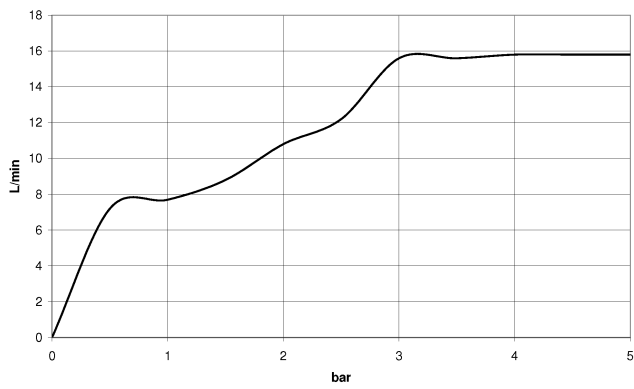

Hand shower - Brushed Dark Platinum

IMO

28 012 979

- Four settings: COMPACT RAIN, COMPACT SOFT FLOW, COMPACT AQUAPRESSURE FLOW, COMPACT CASCADE, max. flow rate 15 l/min (at 3 bar)
- with anti-scale system
- spray head Ø 120mm
- 1/2" connection

Hand shower - Brushed Dark Platinum

IMO

28 012 979

28 012 979

mm [inches]

Flow rate chart

Certificates

LGA_29980.