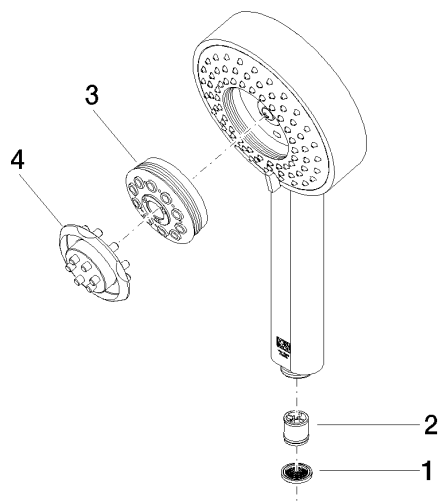

Hand shower FlowReduce - Brushed Dark Platinum

IMO

28 012 979

- Four settings: COMPACT RAIN, COMPACT SOFT FLOW, COMPACT AQUAPRESSURE FLOW, COMPACT CASCADE, max. flow rate 6.8 l/min (at 3 bar)
- with anti-scale system
- spray head Ø 120mm
- 1/2" connection
- This product can help a building meet the requirements of Green Building Rating Systems, e.g. LEED®, BREEAM®, DGNB

Intrinsic protection against back flow.

Fits: IMO, LULU, MADISON, MEM, TARA, CL.1, LISSÉ, VAIA, META, CYO

	Brushed Dark Platinum	28 012 979-99 0010
	Chrome	28 012 979-00
	Chrome	28 012 979-00 0010
	Brushed Platinum	28 012 979-06 0010
	Brushed Platinum	28 012 979-06
	Platinum	28 012 979-08 0010
	Platinum	28 012 979-08
	Dark Chrome	28 012 979-19
	Dark Chrome	28 012 979-19 0010
	Light Gold	28 012 979-26 0010
	Light Gold	28 012 979-26
	Brushed Light Gold	28 012 979-27 0010
	Brushed Light Gold	28 012 979-27
	Brushed Durabrass (23kt Gold)	28 012 979-28
	Brushed Durabrass (23kt Gold)	28 012 979-28 0010
	Matte Black	28 012 979-33 0010
	Matte Black	28 012 979-33
	Brushed Bronze	28 012 979-42 0010
	Brushed Bronze	28 012 979-42
	Brushed Champagne (22kt Gold)	28 012 979-46
	Brushed Champagne (22kt Gold)	28 012 979-46 0010
	Champagne (22kt Gold)	28 012 979-47
	Champagne (22kt Gold)	28 012 979-47 0010
	Brushed Chrome	28 012 979-93
	Brushed Chrome	28 012 979-93 0010
	Brushed Dark Platinum	28 012 979-99

Hand shower FlowReduce - Brushed Dark Platinum

IMO

28 012 979

28 012 979

mm [inches]

Flow rate chart

Certificates

LGA_29980.

IAPMO_4976 (4).

28 012 979

Parts for other finishes can be found here: [Chrome](#)

Spare parts list

No.	Item Number	Name	Quantity used	Delivery time
1	09 23 01 039 90	sieve	1	2
2	09 23 01 166 90	flow reducer	1	2
3	04 12 11 071 00 90	shower	1	2
4	09 30 09 022 90	key	1	2