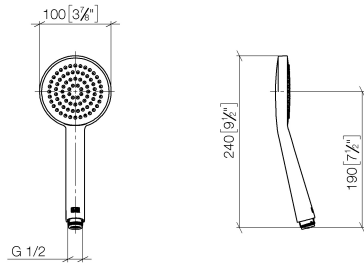

28 015 979

- COMPACT RAIN, max. flow rate 15 l/min (at 3 bar)
- with anti-scale system
- spray head Ø 100mm
- 1/2" connection
- WRAS 2009011

Intrinsic protection against back flow.

Fits: IMO, LULU, MADISON, MEM, TARA, CL.1, LISSÉ, VAIA, META, CYO

Hand shower - Chrome

IMO

28 015 979

28 015 979

mm [inches]

Flow rate chart

Certificates

DVGW_DW-6517DN0129. WRAS_2009011. LGA_29981.