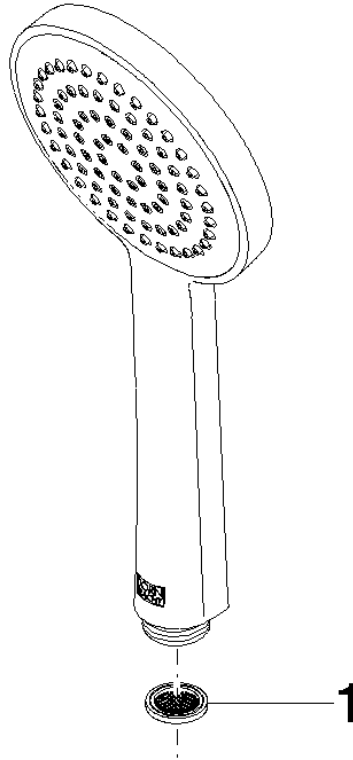

28 015 979

- COMPACT RAIN, max. flow rate 15 l/min (at 3 bar)
- with anti-scale system
- spray head Ø 100mm
- 1/2" connection

Intrinsic protection against back flow.

Fits: IMO, LULU, MADISON, MEM, TARA,  
CL.1, LISSÉ, VAIA, META, CYO

	Platinum	28 015 979-08
	Chrome	28 015 979-00
	Chrome	28 015 979-00 0010
	Brushed Platinum	28 015 979-06
	Brushed Platinum	28 015 979-06 0010
	Platinum	28 015 979-08 0010
	Dark Chrome	28 015 979-19
	Dark Chrome	28 015 979-19 0010
	Light Gold	28 015 979-26 0010
	Light Gold	28 015 979-26
	Brushed Light Gold	28 015 979-27
	Brushed Light Gold	28 015 979-27 0010
	Brushed Durabrass (23kt Gold)	28 015 979-28
	Brushed Durabrass (23kt Gold)	28 015 979-28 0010
	Matte Black	28 015 979-33
	Matte Black	28 015 979-33 0010
	Brushed Bronze	28 015 979-42 0010
	Brushed Bronze	28 015 979-42
	Brushed Champagne (22kt Gold)	28 015 979-46 0010
	Brushed Champagne (22kt Gold)	28 015 979-46
	Champagne (22kt Gold)	28 015 979-47
	Champagne (22kt Gold)	28 015 979-47 0010
	Brushed Chrome	28 015 979-93
	Brushed Chrome	28 015 979-93 0010
	Brushed Dark Platinum	28 015 979-99
	Brushed Dark Platinum	28 015 979-99 0010

## Hand shower - Platinum

---

IMO

28 015 979

28 015 979

mm [inches]

Flow rate chart

Certificates

DVGW\_DW-6517DN0129.      WRAS\_2009011.      LGA\_29981.

28 015 979

Parts for other finishes can be found here: [Chrome](#)

Spare parts list

No.	Item Number	Name	Quantity used	Delivery time
1	09 23 01 039 90	sieve	1	2