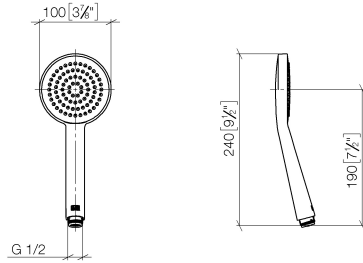

28 015 979

- COMPACT RAIN, max. flow rate 15 l/min (at 3 bar)
- with anti-scale system
- spray head Ø 100mm
- 1/2" connection

Intrinsic protection against back flow.

Fits: IMO, LULU, MADISON, MEM, TARA,
CL.1, LISSÉ, VAIA, META, CYO

Hand shower - Dark Chrome

IMO

28 015 979

28 015 979

mm [inches]

Flow rate chart

Certificates

DVGW_DW-
6517DN0129.