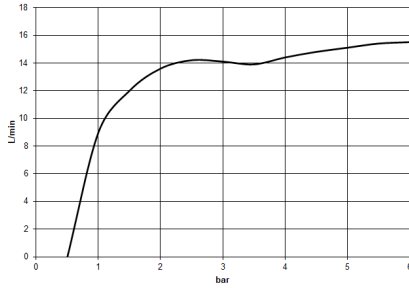

Hand shower - Dark Chrome

IMO

28 015 979

28 015 979

mm [inches]

Flow rate chart

Certificates

DVGW_DW-
6517DN0129.