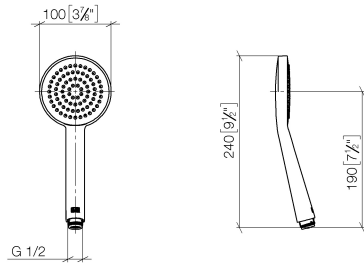

Hand shower - Light Gold

IMO

28 015 979

- COMPACT RAIN, max. flow rate 15 l/min (at 3 bar)
- with anti-scale system
- spray head Ø 100mm
- 1/2" connection

Intrinsic protection against back flow.

Fits: IMO, LULU, MADISON, MEM, TARA,
CL.1, LISSÉ, VAIA, META, CYO

Hand shower - Light Gold

IMO

28 015 979

28 015 979

mm [inches]

Flow rate chart

Certificates

LGA_29981.