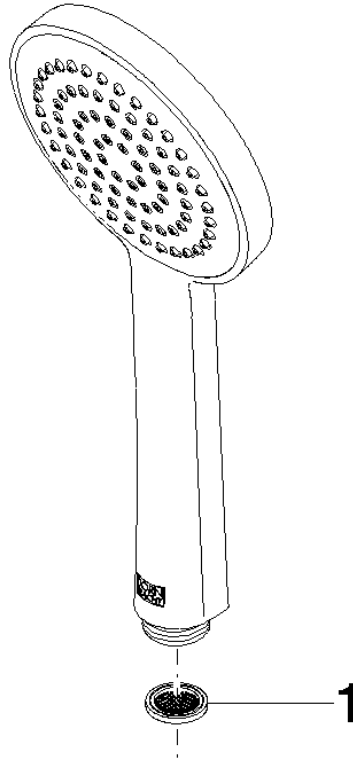

Hand shower - Light Gold

IMO

28 015 979

- COMPACT RAIN, max. flow rate 15 l/min (at 3 bar)
- with anti-scale system
- spray head Ø 100mm
- 1/2" connection

Intrinsic protection against back flow.

Fits: IMO, LULU, MADISON, MEM, TARA,
CL.1, LISSÉ, VAIA, META, CYO

	Light Gold	28 015 979-26
	Chrome	28 015 979-00
	Chrome	28 015 979-00 0010
	Brushed Platinum	28 015 979-06
	Brushed Platinum	28 015 979-06 0010
	Platinum	28 015 979-08
	Platinum	28 015 979-08 0010
	Dark Chrome	28 015 979-19
	Dark Chrome	28 015 979-19 0010
	Light Gold	28 015 979-26 0010
	Brushed Light Gold	28 015 979-27
	Brushed Light Gold	28 015 979-27 0010
	Brushed Durabrass (23kt Gold)	28 015 979-28
	Brushed Durabrass (23kt Gold)	28 015 979-28 0010
	Matte Black	28 015 979-33
	Matte Black	28 015 979-33 0010
	Brushed Bronze	28 015 979-42 0010
	Brushed Bronze	28 015 979-42
	Brushed Champagne (22kt Gold)	28 015 979-46 0010
	Brushed Champagne (22kt Gold)	28 015 979-46
	Champagne (22kt Gold)	28 015 979-47
	Champagne (22kt Gold)	28 015 979-47 0010
	Brushed Chrome	28 015 979-93
	Brushed Chrome	28 015 979-93 0010
	Brushed Dark Platinum	28 015 979-99
	Brushed Dark Platinum	28 015 979-99 0010

Hand shower - Light Gold

IMO

28 015 979

28 015 979

mm [inches]

Flow rate chart

Certificates

LGA_29981.

28 015 979

Parts for other finishes can be found here: [Chrome](#)

Spare parts list

No.	Item Number	Name	Quantity used	Delivery time
1	09 23 01 039 90	sieve	1	2