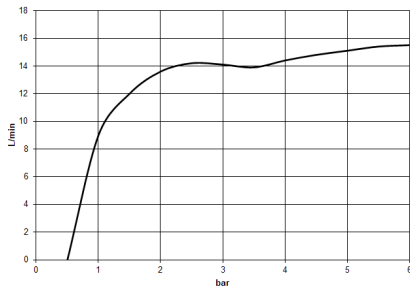

Hand shower - Light Gold

IMO

28 015 979

28 015 979

mm [inches]

Flow rate chart

Certificates

LGA_29981.