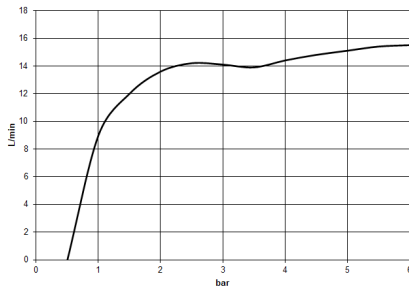

Hand shower - Brushed Light Gold

IMO

28 015 979

28 015 979

mm [inches]

Flow rate chart

Certificates

LGA_29981.