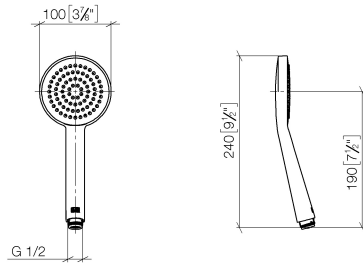

28 015 979

- COMPACT RAIN, max. flow rate 15 l/min (at 3 bar)
- with anti-scale system
- spray head Ø 100mm
- 1/2" connection

Intrinsic protection against back flow.

Fits: IMO, LULU, MADISON, MEM, TARA,
CL.1, LISSÉ, VAIA, META, CYO

Hand shower - Brushed Light Gold

IMO

28 015 979

28 015 979

mm [inches]

Flow rate chart

Certificates

LGA_29981.