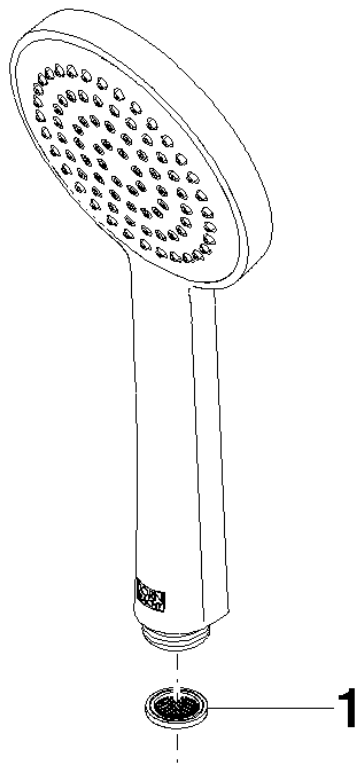

28 015 979

- COMPACT RAIN, max. flow rate 15 l/min (at 3 bar)
- with anti-scale system
- spray head Ø 100mm
- 1/2" connection

Intrinsic protection against back flow.

Fits: IMO, LULU, MADISON, MEM, TARA,
CL.1, LISSÉ, VAIA, META, CYO

	Brushed Light Gold	28 015 979-27
	Chrome	28 015 979-00
	Chrome	28 015 979-00 0010
	Brushed Platinum	28 015 979-06
	Brushed Platinum	28 015 979-06 0010
	Platinum	28 015 979-08
	Platinum	28 015 979-08 0010
	Dark Chrome	28 015 979-19
	Dark Chrome	28 015 979-19 0010
	Light Gold	28 015 979-26 0010
	Light Gold	28 015 979-26
	Brushed Light Gold	28 015 979-27 0010
	Brushed Durabrass (23kt Gold)	28 015 979-28
	Brushed Durabrass (23kt Gold)	28 015 979-28 0010
	Matte Black	28 015 979-33
	Matte Black	28 015 979-33 0010
	Brushed Bronze	28 015 979-42 0010
	Brushed Bronze	28 015 979-42
	Brushed Champagne (22kt Gold)	28 015 979-46 0010
	Brushed Champagne (22kt Gold)	28 015 979-46
	Champagne (22kt Gold)	28 015 979-47
	Champagne (22kt Gold)	28 015 979-47 0010
	Brushed Chrome	28 015 979-93
	Brushed Chrome	28 015 979-93 0010
	Brushed Dark Platinum	28 015 979-99
	Brushed Dark Platinum	28 015 979-99 0010

Hand shower - Brushed Light Gold

IMO

28 015 979

28 015 979

mm [inches]

Flow rate chart

Certificates

LGA_29981.

28 015 979

Parts for other finishes can be found here: [Chrome](#)

Spare parts list

No.	Item Number	Name	Quantity used	Delivery time
1	09 23 01 039 90	sieve	1	2