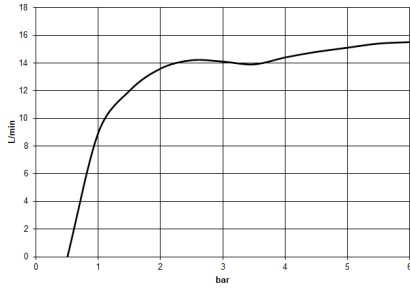

Hand shower - Brushed Durabronz (23kt Gold)

IMO

28 015 979

28 015 979

mm [inches]

Flow rate chart

Certificates

DVGW_DW-6517DN0129. WRAS_2009011. LGA_29981.