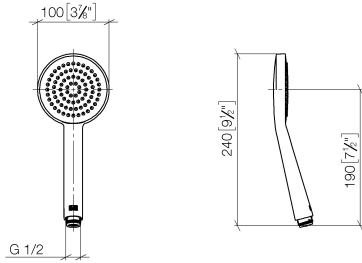

28 015 979

- COMPACT RAIN, max. flow rate 15 l/min (at 3 bar)
- with anti-scale system
- spray head Ø 100mm
- 1/2" connection

Intrinsic protection against back flow.

Fits: IMO, LULU, MADISON, MEM, TARA, CL.1, LISSÉ, VAIA, META, CYO

Hand shower - Brushed Durabronz (23kt Gold)

IMO

28 015 979

28 015 979

mm [inches]

Flow rate chart

Certificates

DVGW_DW-6517DN0129. WRAS_2009011. LGA_29981.