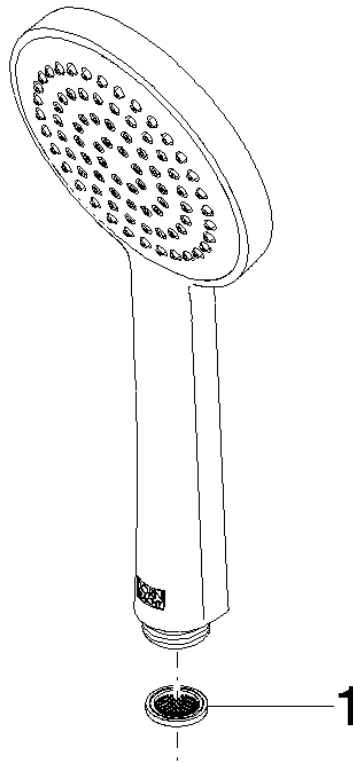

28 015 979

- COMPACT RAIN, max. flow rate 15 l/min (at 3 bar)
- with anti-scale system
- spray head Ø 100mm
- 1/2" connection

Intrinsic protection against back flow.

Fits: IMO, LULU, MADISON, MEM, TARA, CL.1, LISSÉ, VAIA, META, CYO

	Brushed Durabronze (23kt Gold)	28 015 979-28
	Chrome	28 015 979-00
	Chrome	28 015 979-00 0010
	Brushed Platinum	28 015 979-06
	Brushed Platinum	28 015 979-06 0010
	Platinum	28 015 979-08
	Platinum	28 015 979-08 0010
	Dark Chrome	28 015 979-19
	Dark Chrome	28 015 979-19 0010
	Light Gold	28 015 979-26 0010
	Light Gold	28 015 979-26
	Brushed Light Gold	28 015 979-27
	Brushed Light Gold	28 015 979-27 0010
	Brushed Durabronze (23kt Gold)	28 015 979-28 0010
	Matte Black	28 015 979-33
	Matte Black	28 015 979-33 0010
	Brushed Bronze	28 015 979-42 0010
	Brushed Bronze	28 015 979-42
	Brushed Champagne (22kt Gold)	28 015 979-46 0010
	Brushed Champagne (22kt Gold)	28 015 979-46
	Champagne (22kt Gold)	28 015 979-47
	Champagne (22kt Gold)	28 015 979-47 0010
	Brushed Chrome	28 015 979-93
	Brushed Chrome	28 015 979-93 0010
	Brushed Dark Platinum	28 015 979-99
	Brushed Dark Platinum	28 015 979-99 0010

Hand shower - Brushed Durabronz (23kt Gold)

IMO

28 015 979

28 015 979

mm [inches]

Flow rate chart

Certificates

DVGW_DW-6517DN0129. WRAS_2009011. LGA_29981.

28 015 979

Parts for other finishes can be found here: [Chrome](#)

Spare parts list

No.	Item Number	Name	Quantity used	Delivery time
1	09 23 01 039 90	sieve	1	2