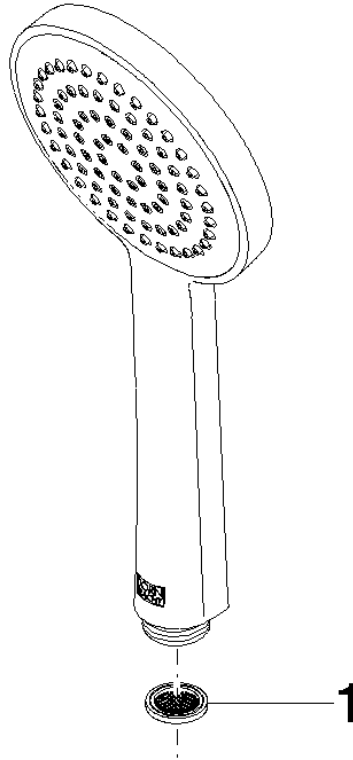

Hand shower - Matte Black

IMO

28 015 979

- COMPACT RAIN, max. flow rate 15 l/min (at 3 bar)
- with anti-scale system
- spray head Ø 100mm
- 1/2" connection

Intrinsic protection against back flow.

Fits: IMO, LULU, MADISON, MEM, TARA, CL.1, LISSÉ, VAIA, META, CYO

	Matte Black	28 015 979-33
	Chrome	28 015 979-00
	Chrome	28 015 979-00 0010
	Brushed Platinum	28 015 979-06
	Brushed Platinum	28 015 979-06 0010
	Platinum	28 015 979-08
	Platinum	28 015 979-08 0010
	Dark Chrome	28 015 979-19
	Dark Chrome	28 015 979-19 0010
	Light Gold	28 015 979-26 0010
	Light Gold	28 015 979-26
	Brushed Light Gold	28 015 979-27
	Brushed Light Gold	28 015 979-27 0010
	Brushed Durabrass (23kt Gold)	28 015 979-28
	Brushed Durabrass (23kt Gold)	28 015 979-28 0010
	Matte Black	28 015 979-33 0010
	Brushed Bronze	28 015 979-42 0010
	Brushed Bronze	28 015 979-42
	Brushed Champagne (22kt Gold)	28 015 979-46 0010
	Brushed Champagne (22kt Gold)	28 015 979-46
	Champagne (22kt Gold)	28 015 979-47
	Champagne (22kt Gold)	28 015 979-47 0010
	Brushed Chrome	28 015 979-93
	Brushed Chrome	28 015 979-93 0010
	Brushed Dark Platinum	28 015 979-99
	Brushed Dark Platinum	28 015 979-99 0010

Hand shower - Matte Black

IMO

28 015 979

28 015 979

mm [inches]

Flow rate chart

Certificates

DVGW_DW-6517DN0129. WRAS_2009011. LGA_29981.

28 015 979

Parts for other
finishes can be found
here: [Chrome](#)

Spare parts list

No.	Item Number	Name	Quantity used	Delivery time
1	09 23 01 039 90	sieve	1	2