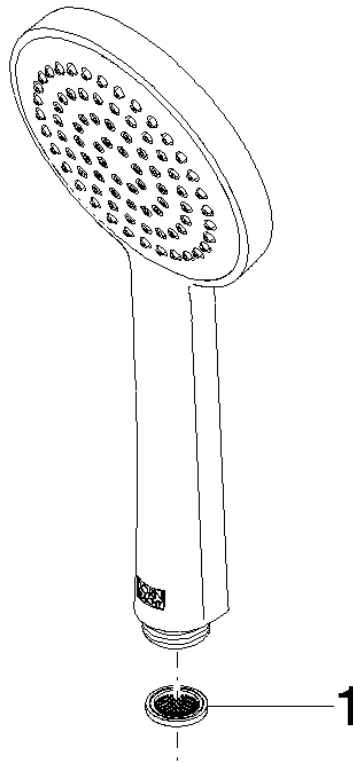

28 015 979

- COMPACT RAIN, max. flow rate 15 l/min (at 3 bar)
- with anti-scale system
- spray head Ø 100mm
- 1/2" connection

Intrinsic protection against back flow.

Fits: IMO, LULU, MADISON, MEM, TARA, CL.1, LISSÉ, VAIA, META, CYO

	Brushed Bronze	28 015 979-42
	Chrome	28 015 979-00
	Chrome	28 015 979-00 0010
	Brushed Platinum	28 015 979-06
	Brushed Platinum	28 015 979-06 0010
	Platinum	28 015 979-08
	Platinum	28 015 979-08 0010
	Dark Chrome	28 015 979-19
	Dark Chrome	28 015 979-19 0010
	Light Gold	28 015 979-26 0010
	Light Gold	28 015 979-26
	Brushed Light Gold	28 015 979-27
	Brushed Light Gold	28 015 979-27 0010
	Brushed Durabrass (23kt Gold)	28 015 979-28
	Brushed Durabrass (23kt Gold)	28 015 979-28 0010
	Matte Black	28 015 979-33
	Matte Black	28 015 979-33 0010
	Brushed Bronze	28 015 979-42 0010
	Brushed Champagne (22kt Gold)	28 015 979-46 0010
	Brushed Champagne (22kt Gold)	28 015 979-46
	Champagne (22kt Gold)	28 015 979-47
	Champagne (22kt Gold)	28 015 979-47 0010
	Brushed Chrome	28 015 979-93
	Brushed Chrome	28 015 979-93 0010
	Brushed Dark Platinum	28 015 979-99
	Brushed Dark Platinum	28 015 979-99 0010

## Hand shower - Brushed Bronze

---

IMO

28 015 979

28 015 979

mm [inches]

Flow rate chart

Certificates

LGA\_29981.

28 015 979

Parts for other finishes can be found here: [Chrome](#)

Spare parts list

No.	Item Number	Name	Quantity used	Delivery time
1	09 23 01 039 90	sieve	1	2