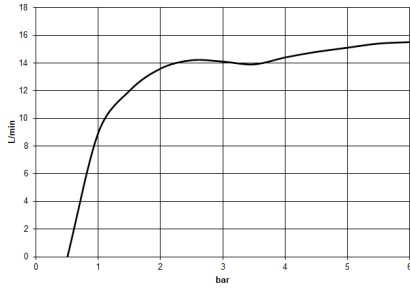

## Hand shower - Brushed Bronze

---

IMO

28 015 979

28 015 979

mm [inches]

Flow rate chart

Certificates