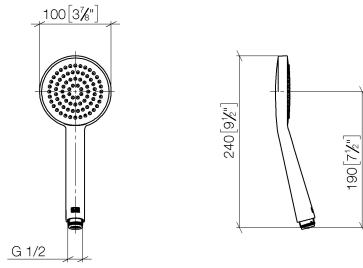

28 015 979

- COMPACT RAIN, max. flow rate 15 l/min (at 3 bar)
- with anti-scale system
- spray head Ø 100mm
- 1/2" connection

Intrinsic protection against back flow.

Fits: IMO, LULU, MADISON, MEM, TARA, CL.1, LISSÉ, VAIA, META, CYO

## Hand shower - Brushed Bronze

---

IMO

28 015 979

28 015 979

mm [inches]

Flow rate chart

Certificates

LGA\_29981.

28 015 979

Parts for other finishes can be found here: [Chrome](#)

Spare parts list

No.	Item Number	Name	Quantity used	Delivery time
1	09 23 01 039 90	sieve	1	2