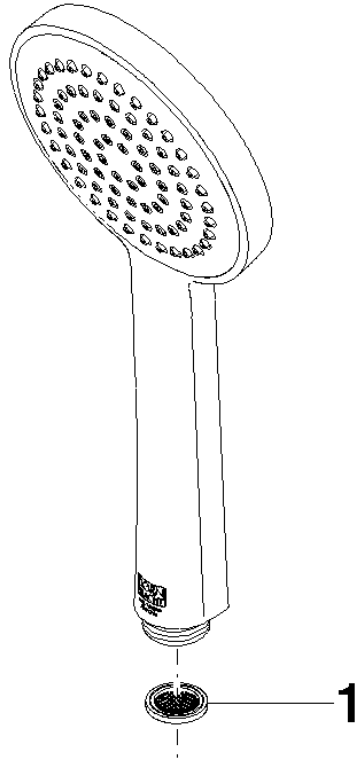

## Hand shower FlowReduce - Brushed Champagne (22kt Gold)

IMO

28 015 979

- COMPACT RAIN, max. flow rate 6.8 l/min (at 3 bar)
- with anti-scale system
- spray head Ø 100mm
- 1/2" connection
- This product can help a building meet the requirements of Green Building Rating Systems, e.g. LEED®, BREEAM®, DGNB

## Hand shower FlowReduce - Brushed Champagne (22kt Gold)

---

IMO

28 015 979

28 015 979

mm [inches]

Flow rate chart

Certificates

DVGW\_DW- LGA\_29981.  
6517DN0129.

28 015 979

Parts for other finishes can be found here: [Chrome](#)

Spare parts list

| No. | Item Number     | Name  | Quantity used | Delivery time |
|-----|-----------------|-------|---------------|---------------|
| 1   | 09 23 01 039 90 | sieve | 1             | 2             |