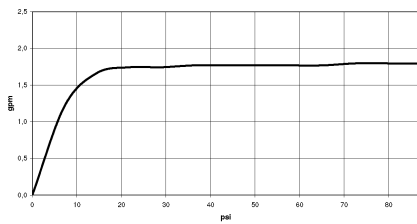

## Hand shower FlowReduce - Brushed Champagne (22kt Gold)

IMO

28 015 979

- COMPACT RAIN, max. flow rate 6.8 l/min (at 3 bar)
- with anti-scale system
- spray head Ø 100mm
- 1/2" connection
- This product can help a building meet the requirements of Green Building Rating Systems, e.g. LEED®, BREEAM®, DGNB

## Hand shower FlowReduce - Brushed Champagne (22kt Gold)

---

IMO

28 015 979

28 015 979

mm [inches]

Flow rate chart

Certificates