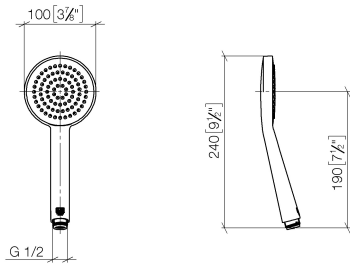

## Hand shower FlowReduce - Brushed Champagne (22kt Gold)

IMO

28 015 979

- COMPACT RAIN, max. flow rate 6.8 l/min (at 3 bar)
- with anti-scale system
- spray head Ø 100mm
- 1/2" connection
- This product can help a building meet the requirements of Green Building Rating Systems, e.g. LEED®, BREEAM®, DGNB

## Hand shower FlowReduce - Brushed Champagne (22kt Gold)

---

IMO

28 015 979

28 015 979

mm [inches]

Flow rate chart

Certificates

DVGW\_DW- LGA\_29981.  
6517DN0129.

28 015 979

Parts for other finishes can be found here: [Chrome](#)

Spare parts list

| No. | Item Number     | Name  | Quantity used | Delivery time |
|-----|-----------------|-------|---------------|---------------|
| 1   | 09 23 01 039 90 | sieve | 1             | 2             |